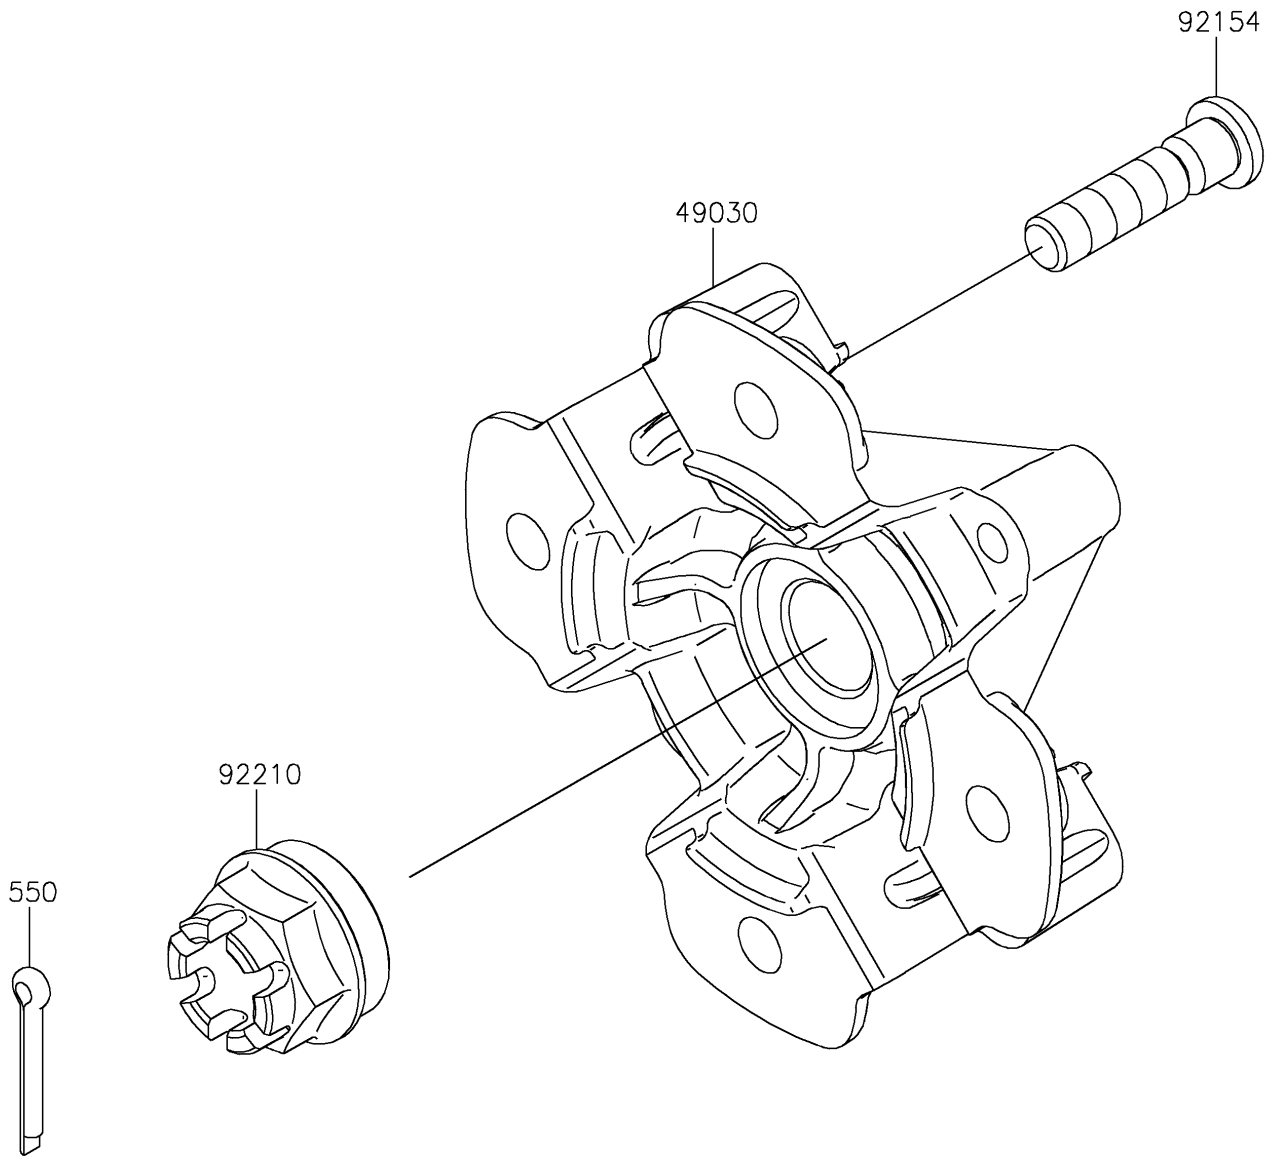

2024 BRUTE FORCE® 750 PARTS DIAGRAM

Front Hub

F2230

2024 BRUTE FORCE® 750 PARTS LIST

Front Hub

| ITEM NAME | PART NUMBER | QUANTITY |
|-------------------------------|-------------|----------|
| HUB,FR (Ref # 49030) | 49030-0032 | 2 |
| BOLT,10X41.5 (Ref # 92154) | 92154-7403 | 8 |
| NUT,CASTLE,18MM (Ref # 92210) | 92210-1349 | 2 |
| PIN-COTTER,4.0X25 (Ref # 550) | 550AA4025 | 2 |