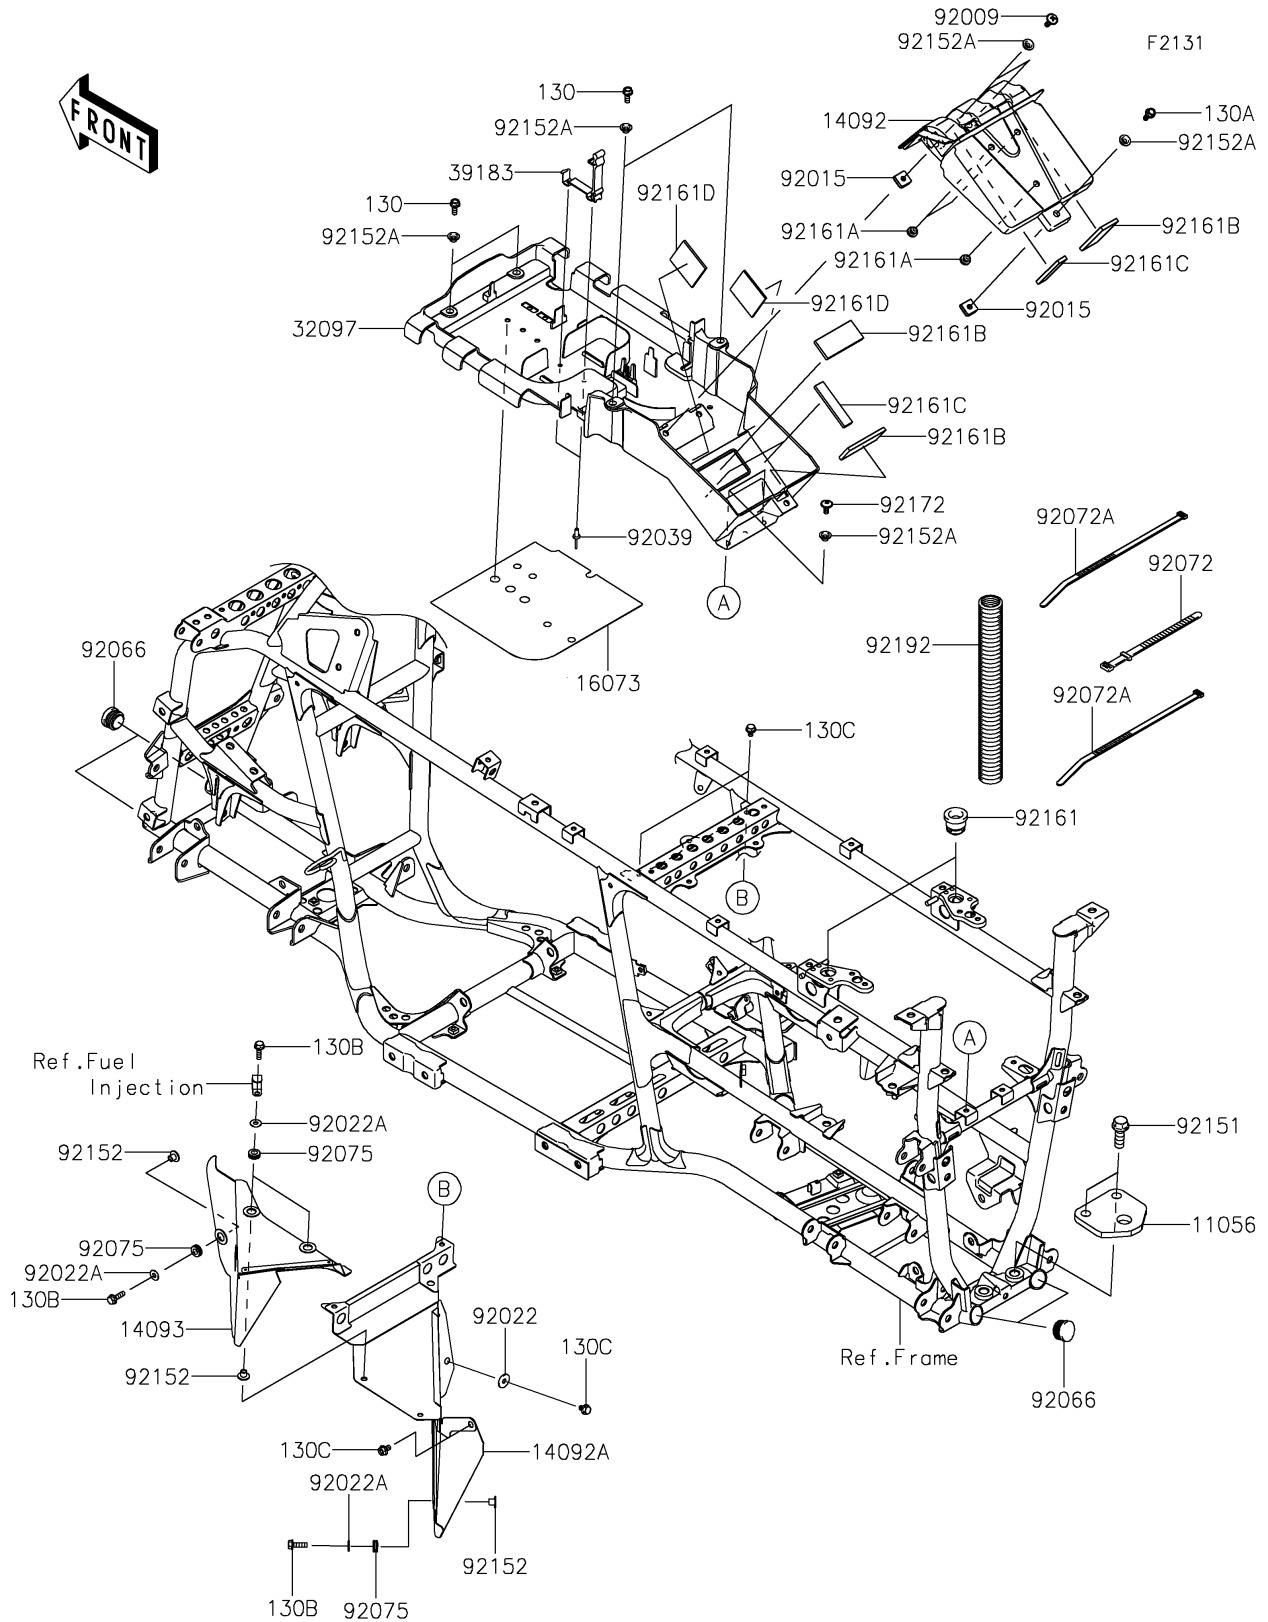

2024 BRUTE FORCE® 750 PARTS DIAGRAM

Frame Fittings

2024 BRUTE FORCE® 750 PARTS LIST

Frame Fittings

ITEM NAME	PART NUMBER	QUANTITY
BRACKET,TRAILER HITCH (Ref # 11056)	11056-0299	1
COVER,BATTERY (Ref # 14092)	14092-0189	1
COVER,HEAT GUARD,FR (Ref # 14092A)	14092-0897	1
COVER,HEAT GUARD (Ref # 14093)	14093-0021	1
INSULATOR,BATTERY CASE (Ref # 16073)	16073-0809	1
CASE-BATTERY (Ref # 32097)	32097-0577	1
BAND-ASSY,TOOL BAG (Ref # 39183)	39183-1065	1
SCREW,6X20 (Ref # 92009)	92009-1289	2
NUT,6MM (Ref # 92015)	92015-1094	3
WASHER,6.5X20X1.6 (Ref # 92022)	92022-1804	1
WASHER,6.2X15X1.2 (Ref # 92022A)	92022-2373	4
RIVET,4.8MM (Ref # 92039)	92039-3719	2
PLUG (Ref # 92066)	92066-0036	4
BAND,L=186 (Ref # 92072)	92072-056	1
BAND,L=292.1 (Ref # 92072A)	92072-3509	2
DAMPER (Ref # 92075)	92075-2097	4
BOLT,FLANGED,12X35 (Ref # 92151)	92151-1903	2
COLLAR,6.3X8.3X9.2 (Ref # 92152)	92152-0237	4
COLLAR,6.3X8.3X7.2 (Ref # 92152A)	92152-1865	9
DAMPER (Ref # 92161)	92161-0048	2
DAMPER (Ref # 92161A)	92161-1084	3
DAMPER,30X70X5 (Ref # 92161B)	92161-1127	3
DAMPER,15X70X5 (Ref # 92161C)	92161-1380	3
DAMPER,50X50X3 (Ref # 92161D)	92161-1386	2
SCREW,6X14 (Ref # 92172)	92172-0401	2
TUBE,CORRUGATED,25.5X32.25X300 (Ref # 92192)	92192-1042	1
BOLT-FLANGED,6X16 (Ref # 130)	130BA0616	4
BOLT-FLANGED,6X18 (Ref # 130A)	130BA0618	1
BOLT-FLANGED,6X20 (Ref # 130B)	130BA0620	4

2024 BRUTE FORCE® 750 PARTS LIST

Frame Fittings

ITEM NAME	PART NUMBER	QUANTITY
BOLT-FLANGED,6X10 (Ref # 130C)	130BD0610	4