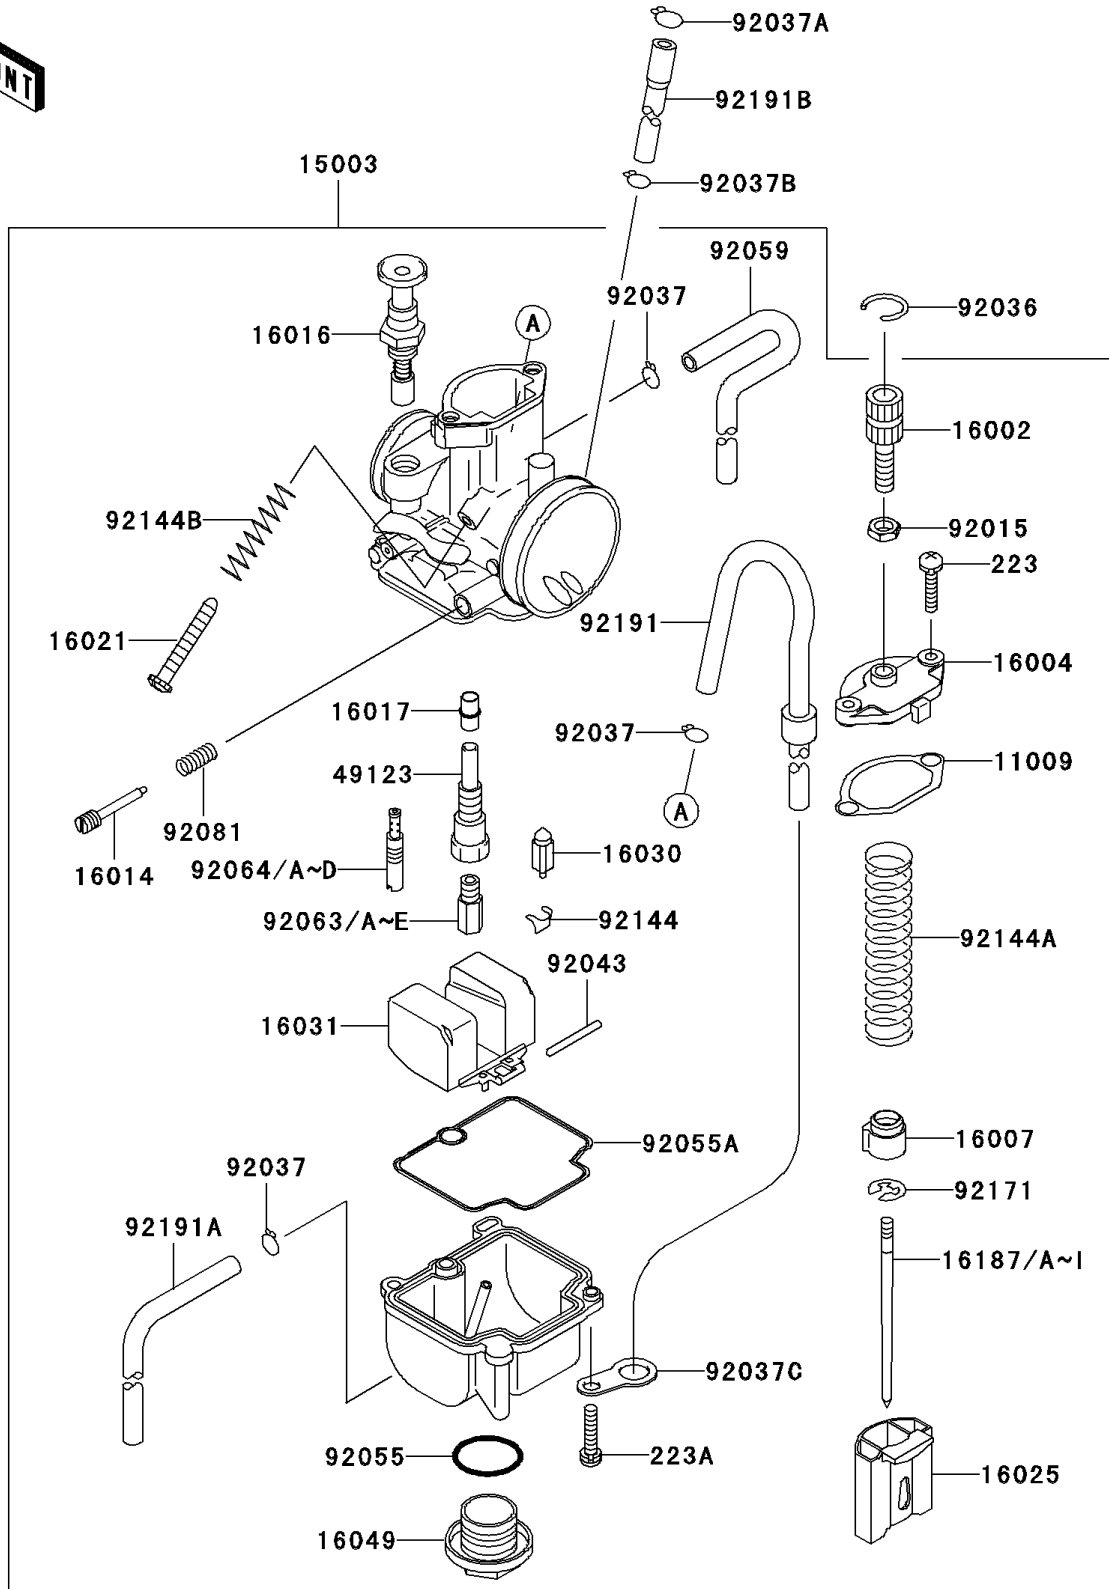

2009 KX85 PARTS DIAGRAM

Carburetor

E1611