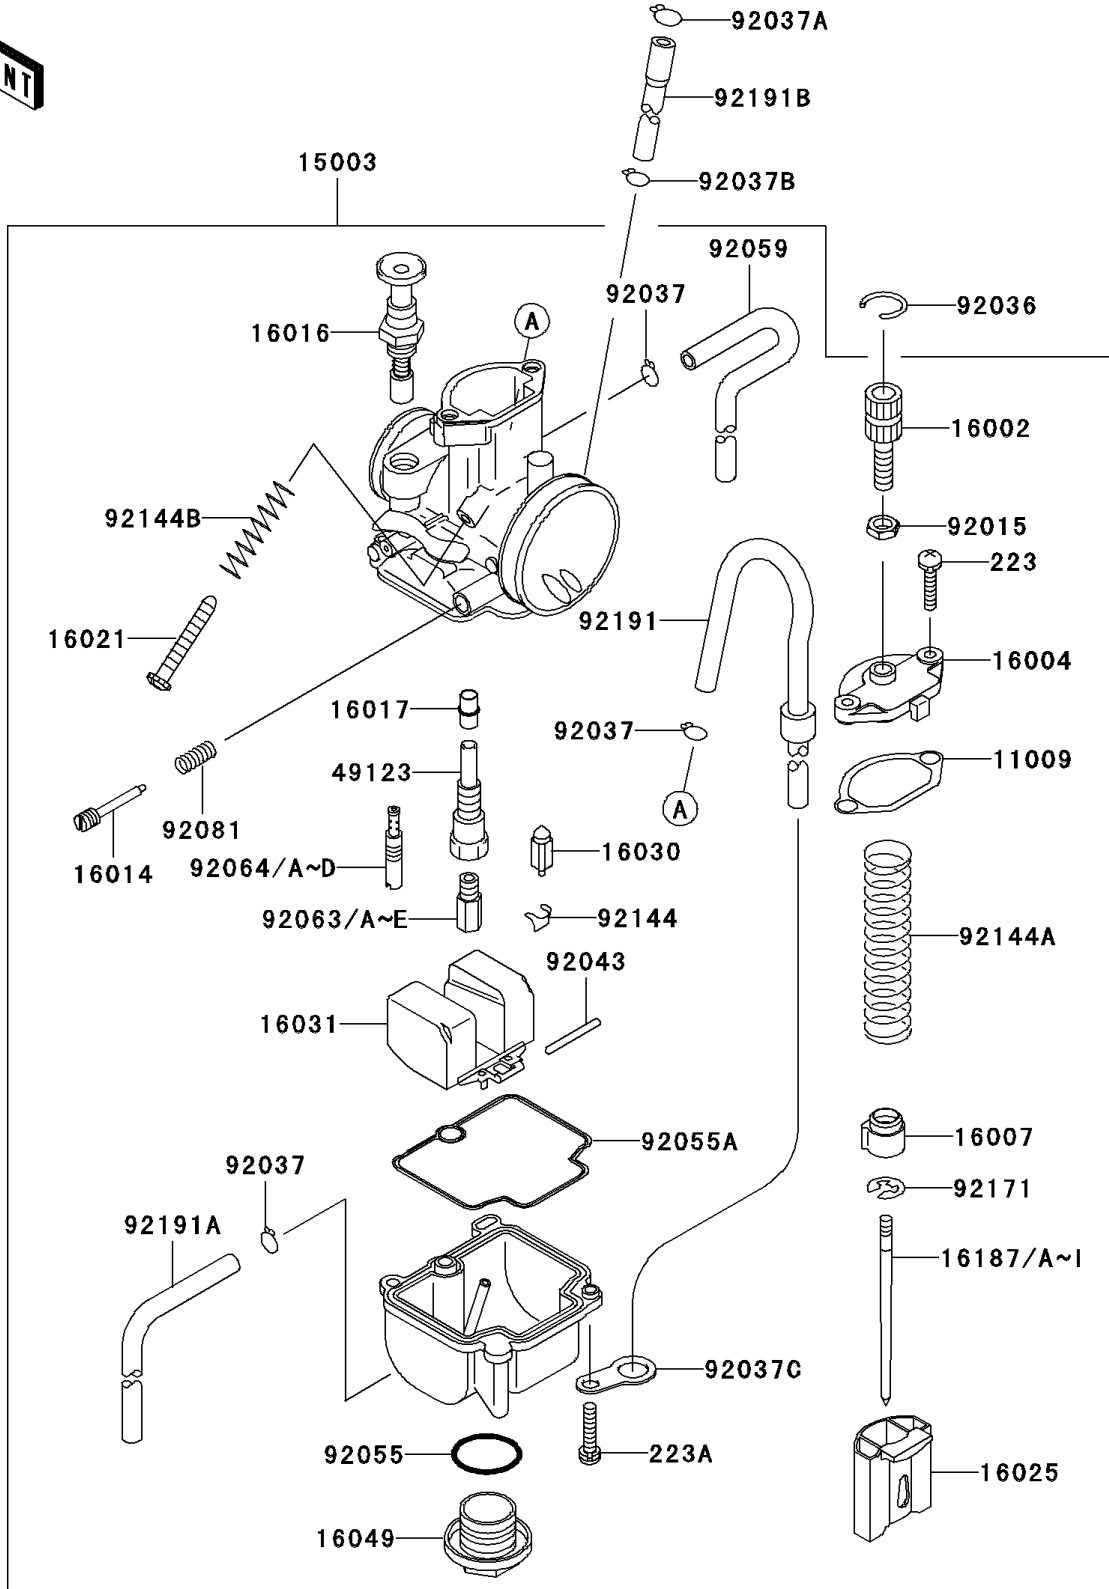

2007 KX85 PARTS DIAGRAM

Carburetor

E1611