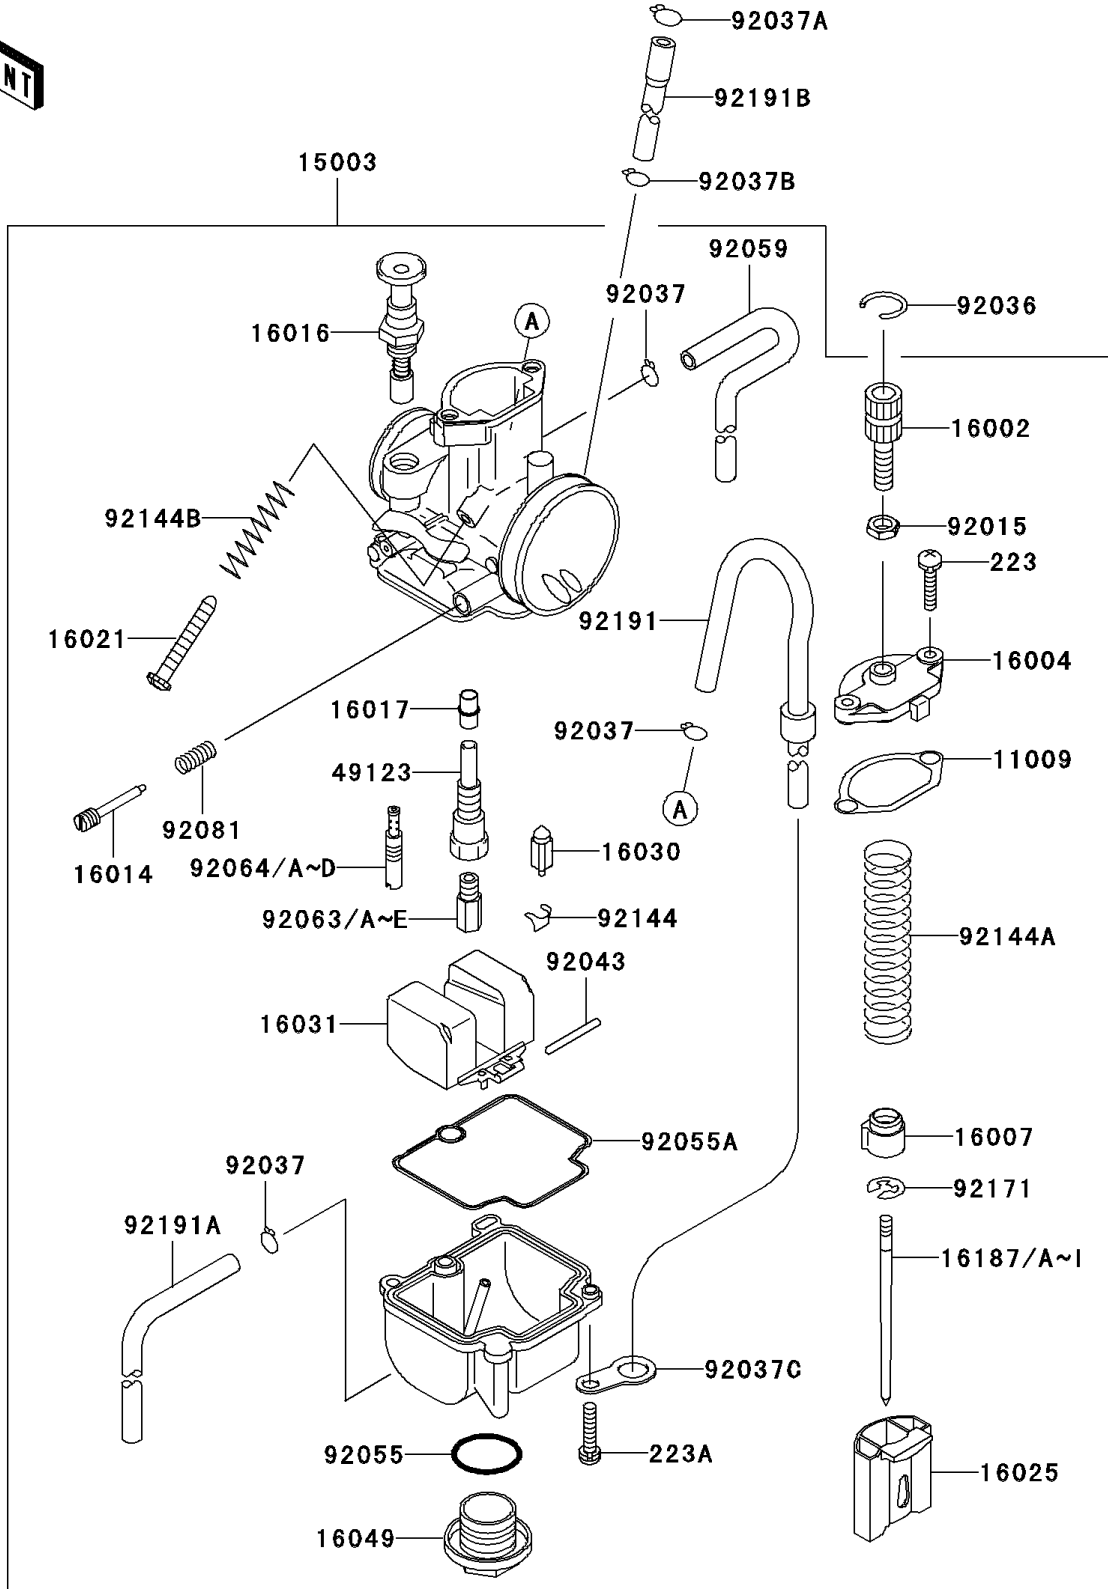

2006 KX85 PARTS DIAGRAM

Carburetor

E1611