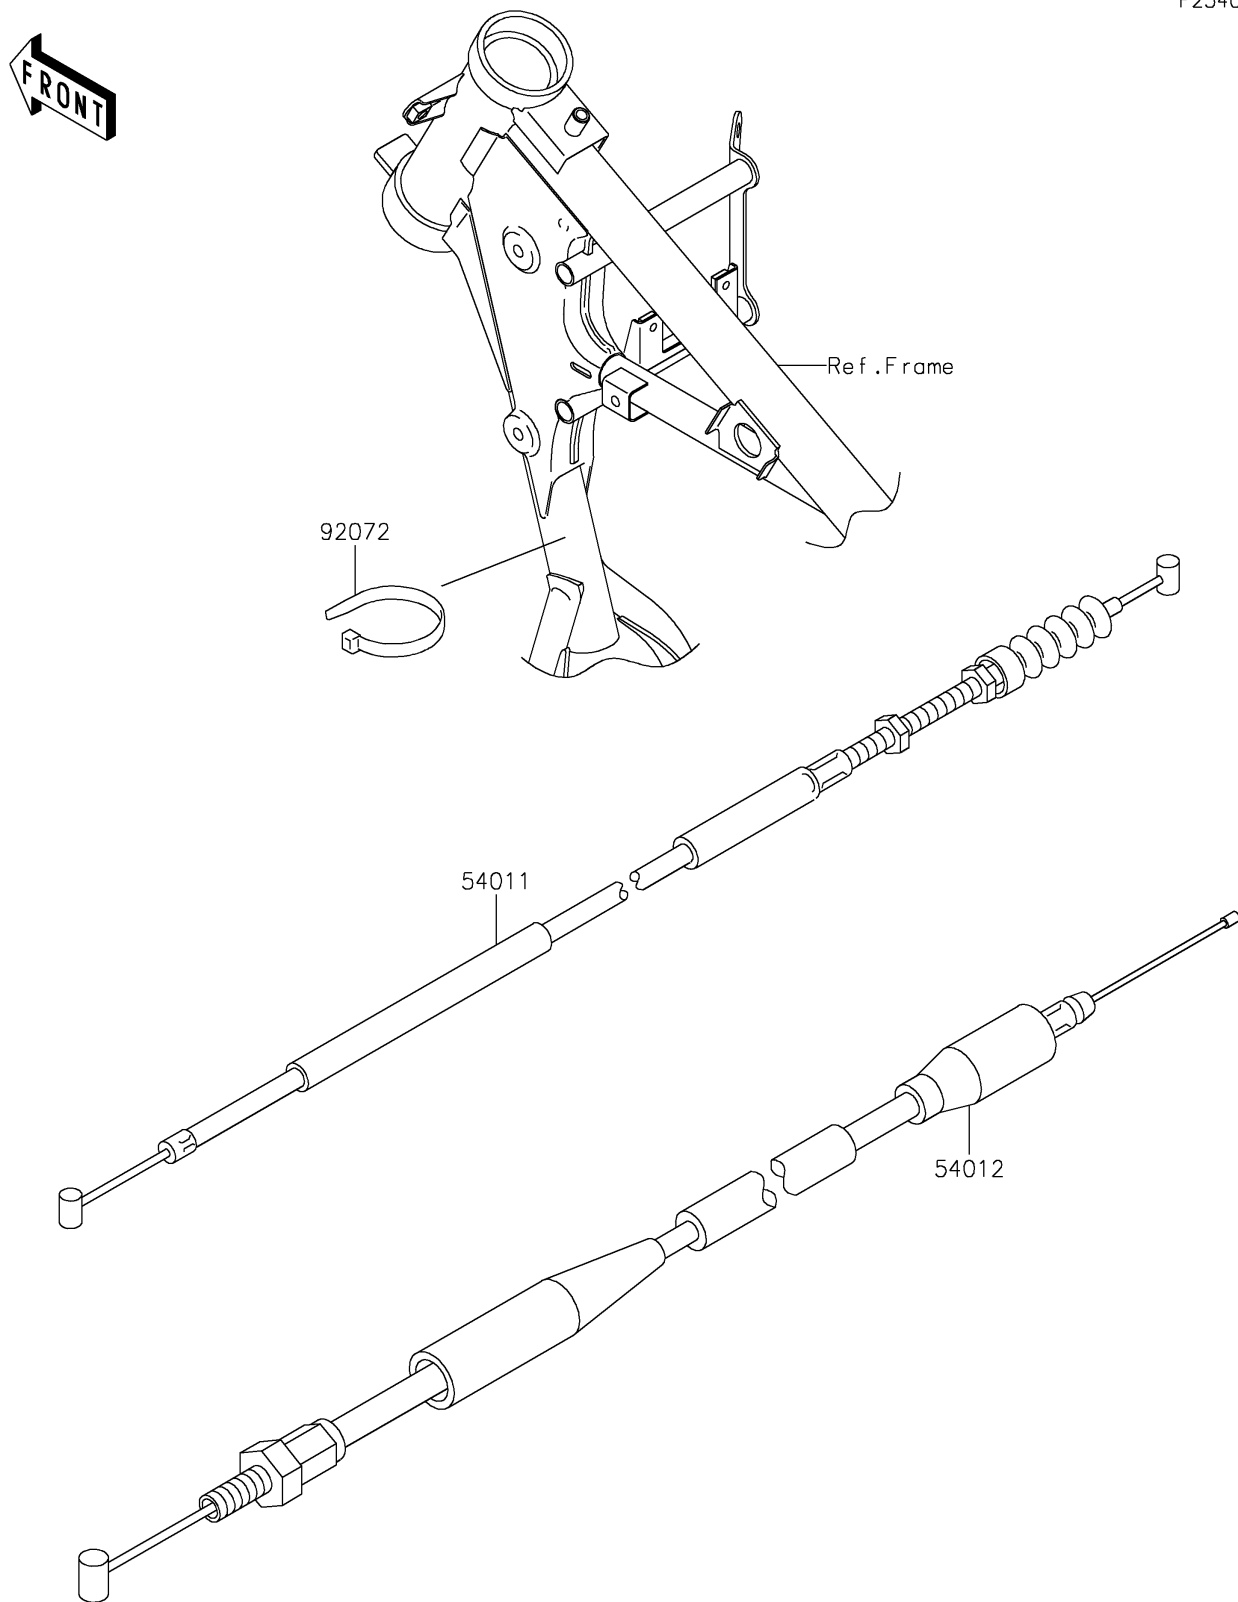

2026 KX™ 65

PARTS DIAGRAM

Cables

Kawasaki

Let the Good Times Roll®

F2540