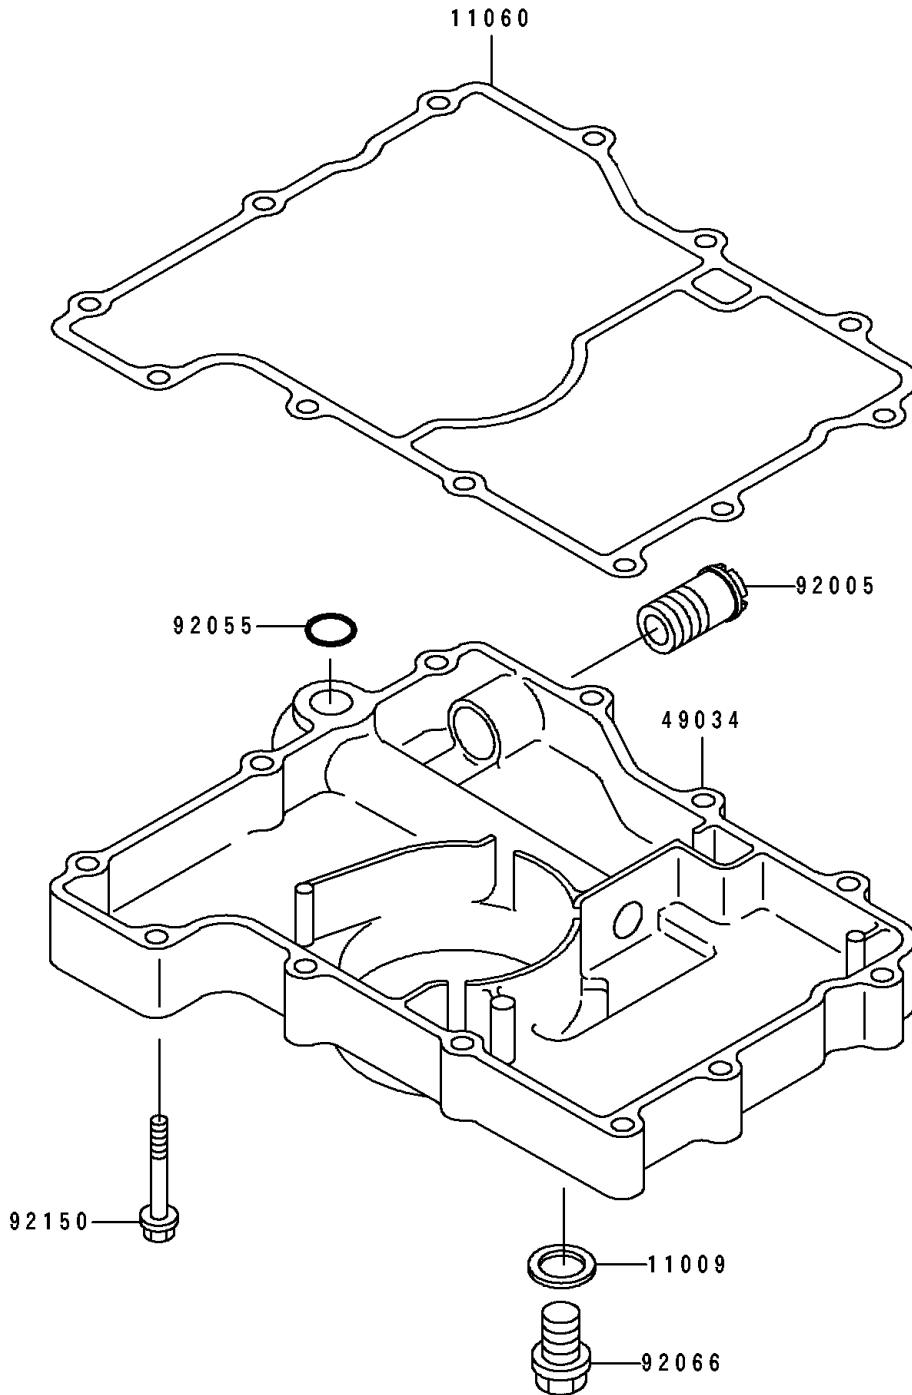

1992 Ninja® ZX™ -7R PARTS DIAGRAM

Breather Body/Oil Pan

E1432

1992 Ninja® ZX™ -7R PARTS LIST

Breather Body/Oil Pan

ITEM NAME	PART NUMBER	QUANTITY
GASKET,12X22X2,DRAIN PLUG (Ref # 11009)	92065-097	1
GASKET,OIL PAN (Ref # 11060)	11060-1081	1
PAN-OIL (Ref # 49034)	49034-1094	1
FITTING,OIL PAN (Ref # 92005)	92005-1222	1
RING-O,19.5MM (Ref # 92055)	92055-077	1
PLUG,OIL DRAIN,12X15 (Ref # 92066)	92066-1174	1
BOLT,6X38 (Ref # 92150)	92150-1495	12