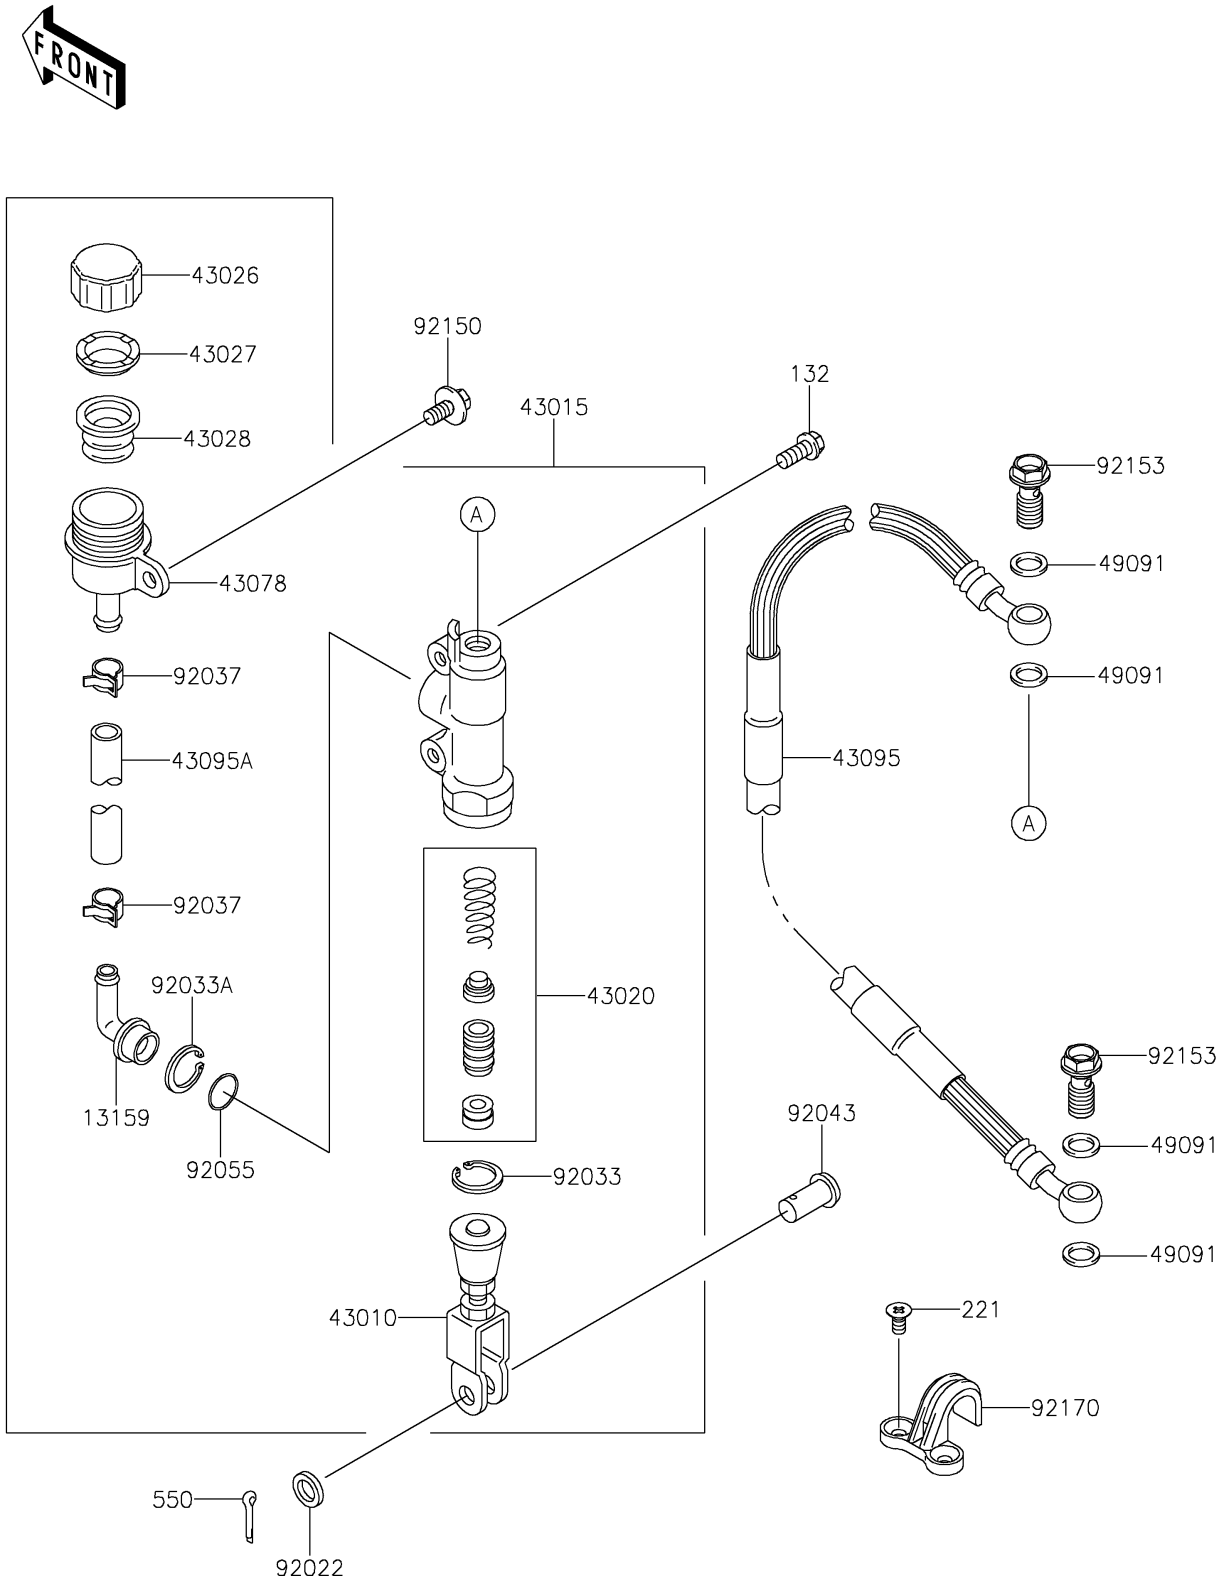

2026 KX™ 65

PARTS DIAGRAM

Rear Master Cylinder

F2293

2026 KX™ 65

PARTS LIST

Rear Master Cylinder

Kawasaki

Let the Good Times Roll®

ITEM NAME	PART NUMBER	QUANTITY
CONNECTOR (Ref # 13159)	13159-1056	1
ROD-ASSY-BRAKE (Ref # 43010)	43010-1076	1
CYLINDER-ASSY-MASTER,RR (Ref # 43015)	43015-1694	1
PISTON-COMP-BRAKE (Ref # 43020)	43020-1094	1
CAP-BRAKE (Ref # 43026)	43026-1058	1
PLATE-DIAPHRAGM (Ref # 43027)	43027-1052	1
DIAPHRAGM (Ref # 43028)	43028-1060	1
RESERVOIR (Ref # 43078)	43078-1068	1
HOSE-BRAKE,RR (Ref # 43095)	43095-0673	1
HOSE-BRAKE,RR MASTER CYLINDER (Ref # 43095A)	43095-1254	1
WASHER-SEAL,10.1X14.5X1.5 (Ref # 49091)	49091-0001	4
WASHER,8.5X13X1 (Ref # 92022)	92022-1028	1
RING-SNAP,20.9X24.6X1.2 (Ref # 92033)	92033-0079	1
RING-SNAP,20.5MM (Ref # 92033A)	92033-1186	1
CLAMP (Ref # 92037)	92037-1710	2
PIN (Ref # 92043)	92043-0004	1
RING-O,14.8X2.4 (Ref # 92055)	92055-0741	1
BOLT,6X14 (Ref # 92150)	92150-1340	1
BOLT,OIL,L=23 (Ref # 92153)	92153-1419	2
CLAMP,HOSE (Ref # 92170)	92170-1684	1
BOLT-FLANGED-SMALL,6X14 (Ref # 132)	132BA0614	2
SCREW-CSK-CROS,5X10 (Ref # 221)	221AA0510	2
PIN-COTTER,2.0X15 (Ref # 550)	550AA2015	1