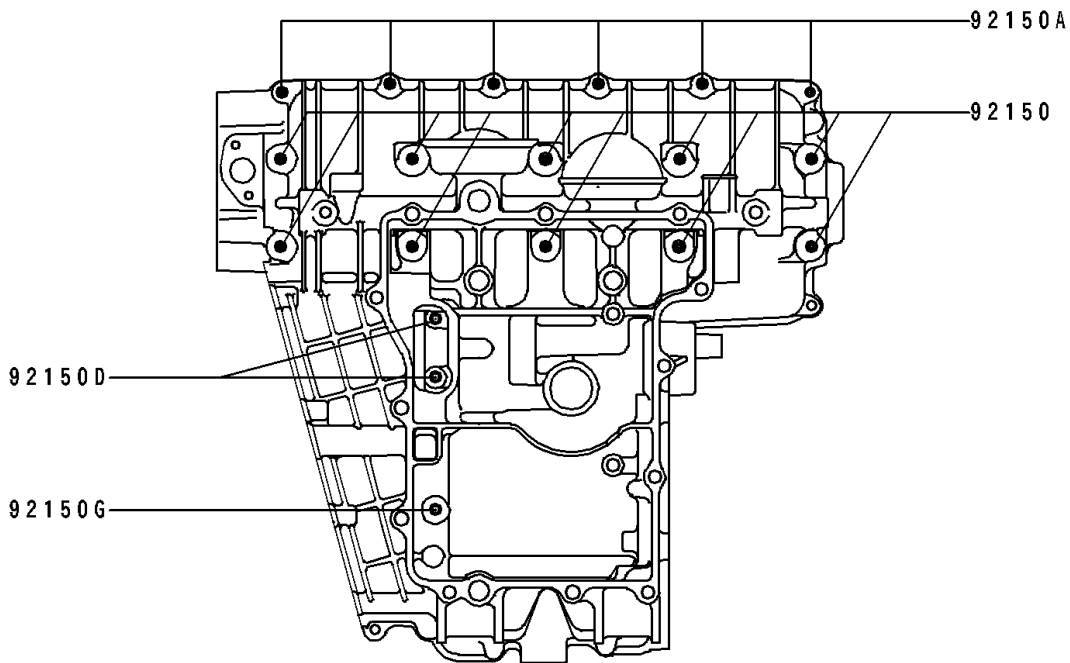

1992 Ninja® ZX™ -7R PARTS DIAGRAM

Crankcase Bolt Pattern

E1412

Upper Case

Lower Case

1992 Ninja® ZX™-7R PARTS LIST

Crankcase Bolt Pattern

ITEM NAME	PART NUMBER	QUANTITY
BOLT,8X90 (Ref # 92150)	92150-1163	10
BOLT,6X38 (Ref # 92150A)	92150-1301	7
BOLT,6X105 (Ref # 92150B)	92150-1464	2
BOLT,8X70 (Ref # 92150C)	92150-1483	2
BOLT,6X35 (Ref # 92150D)	92150-1547	4
BOLT,6X60 (Ref # 92150E)	92150-1548	1
BOLT,6X70 (Ref # 92150F)	92150-1549	1
BOLT,8X115 (Ref # 92150G)	92150-1550	1