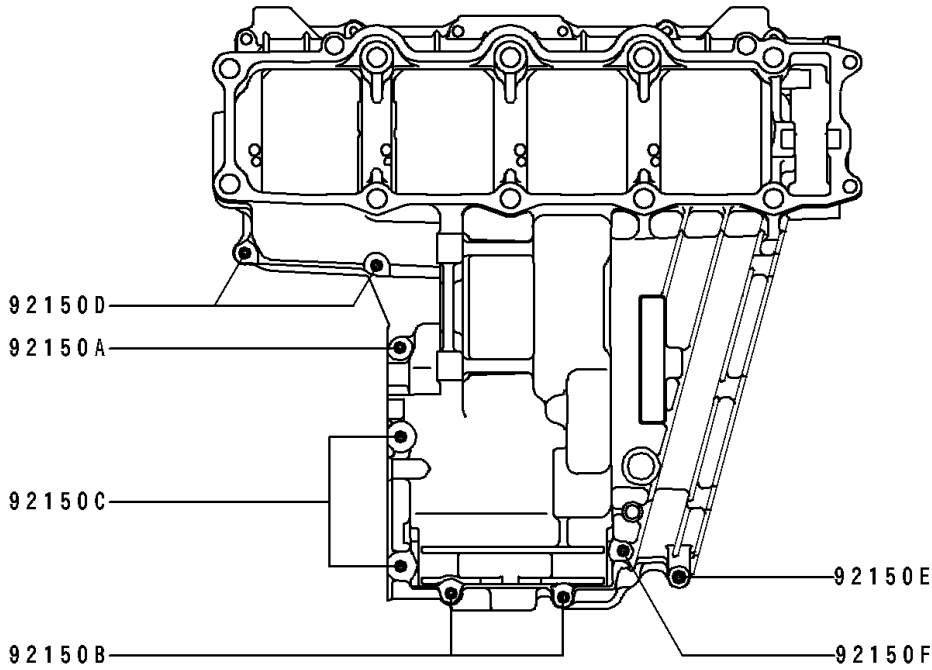

1992 Ninja® ZX™ -7R PARTS DIAGRAM

Crankcase Bolt Pattern

E1412

Upper Case

Lower Case

1992 Ninja® ZX™-7R PARTS LIST

Crankcase Bolt Pattern

ITEM NAME	PART NUMBER	QUANTITY
BOLT,8X90 (Ref # 92150)	92150-1163	10
BOLT,6X38 (Ref # 92150A)	92150-1301	7
BOLT,6X105 (Ref # 92150B)	92150-1464	2
BOLT,8X70 (Ref # 92150C)	92150-1483	2
BOLT,6X35 (Ref # 92150D)	92150-1547	4
BOLT,6X60 (Ref # 92150E)	92150-1548	1
BOLT,6X70 (Ref # 92150F)	92150-1549	1
BOLT,8X115 (Ref # 92150G)	92150-1550	1