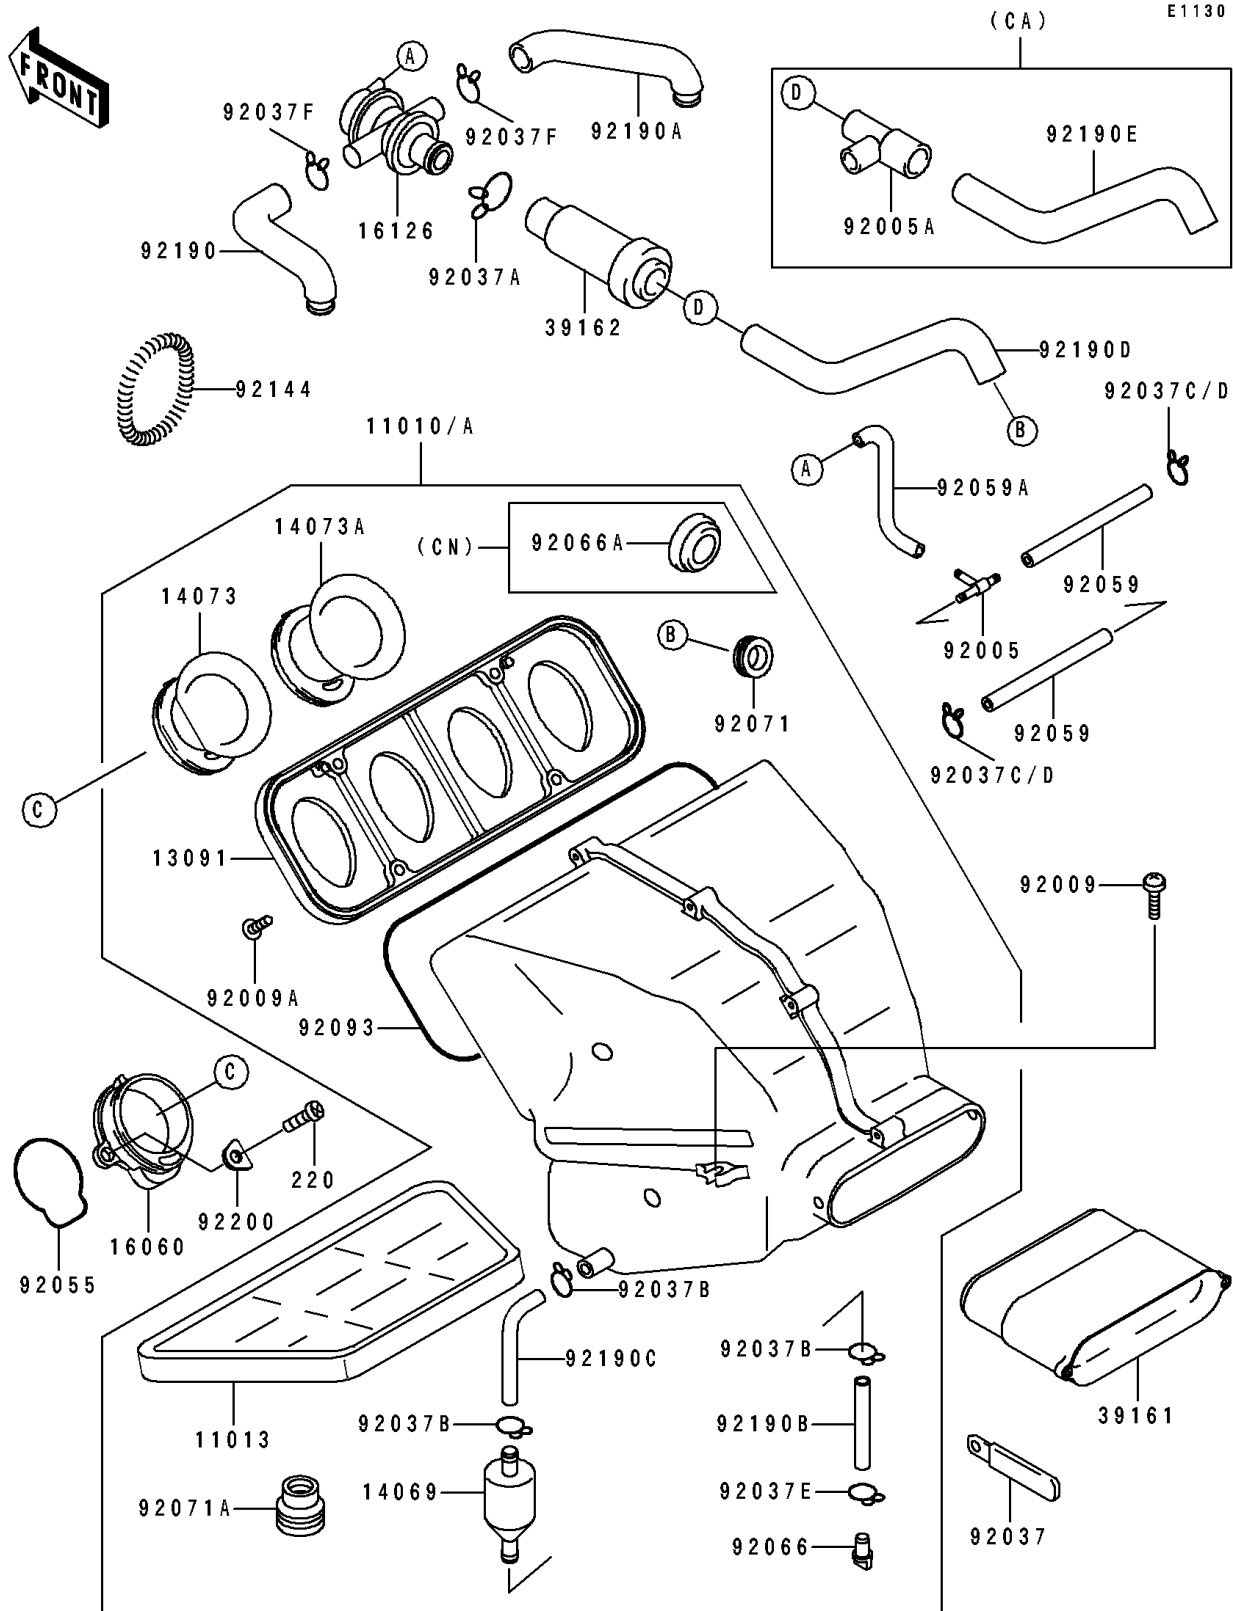

# 1992 Ninja® ZX™ -7R PARTS DIAGRAM

Air Filter

# 1992 Ninja® ZX™-7R PARTS LIST

## Air Filter

ITEM NAME	PART NUMBER	QUANTITY
FILTER-ASSY-AIR (Ref # 11010)	11010-1449	1
FILTER-ASSY-AIR (Ref # 11010A)	11010-1451	1
ELEMENT-AIR FILTER (Ref # 11013)	11013-1210	1
HOLDER,AIR FILTER (Ref # 13091)	13091-1735	1
BREATHER (Ref # 14069)	14069-1051	1
DUCT,#1&#4 (Ref # 14073)	14073-1500	2
DUCT,#2&#3 (Ref # 14073A)	14073-1501	2
PIPE-INTAKE (Ref # 16060)	16060-1069	4
VALVE,AIR SWITCH (Ref # 16126)	16126-1104	1
SILENCER-ASSY-INTAKE (Ref # 39161)	39161-1068	1
SILENCER-INTAKE (Ref # 39162)	39162-1003	1
FITTING,TUBE,T-TYPE (Ref # 92005)	92005-1017	1
FITTING,SILENCER (Ref # 92005A)	92005-1207	1
SCREW,6X25 (Ref # 92009)	92009-1511	2
SCREW,TAPPING,6X25 (Ref # 92009A)	92009-1640	4
CLAMP,WIRING HARNESS (Ref # 92037)	92037-1069	1
CLAMP,TUBE (Ref # 92037A)	92037-1076	1
CLAMP,FUEL TUBE (Ref # 92037B)	92037-1271	3
CLAMP,TUBE (Ref # 92037C)	92037-1461	2
CLAMP (Ref # 92037D)	92037-1712	2
CLAMP,TUBE (Ref # 92037E)	92037-1972	1
CLAMP,TUBE (Ref # 92037F)	92037-213	2
RING-O (Ref # 92055)	92055-1492	4
TUBE,FUEL,4X9X140 (Ref # 92059)	92059-1230	2
TUBE,4X9X705,WHITE (Ref # 92059A)	92059-1690	1
PLUG,DRAIN (Ref # 92066)	92066-1211	1
PLUG,25MM (Ref # 92066A)	92066-1321	1
GROMMET,AIR FILTER (Ref # 92071)	92071-1028	1
GROMMET,AIR FILTER (Ref # 92071A)	92071-1204	1

## Air Filter

ITEM NAME	PART NUMBER	QUANTITY
SEAL,AIR FILTER (Ref # 92093)	92093-1320	1
SPRING (Ref # 92144)	92144-1564	4
TUBE,HEAD-AIR SWITCH,LH (Ref # 92190)	92190-1197	1
TUBE,HEAD-AIR SWITCH,RH (Ref # 92190A)	92190-1198	1
TUBE,7X12X45 (Ref # 92190B)	92190-1200	1
TUBE,BREATHER (Ref # 92190C)	92190-1243	1
TUBE,AIR SWITCH-AIR FILTER (Ref # 92190D)	92190-1254	1
TUBE,AIR SWITCH-AIR FILTER (Ref # 92190E)	92190-1255	1
WASHER,DUCT (Ref # 92200)	92200-1058	8
SCREW-PAN-CROS,5X8 (Ref # 220)	220B0508	8