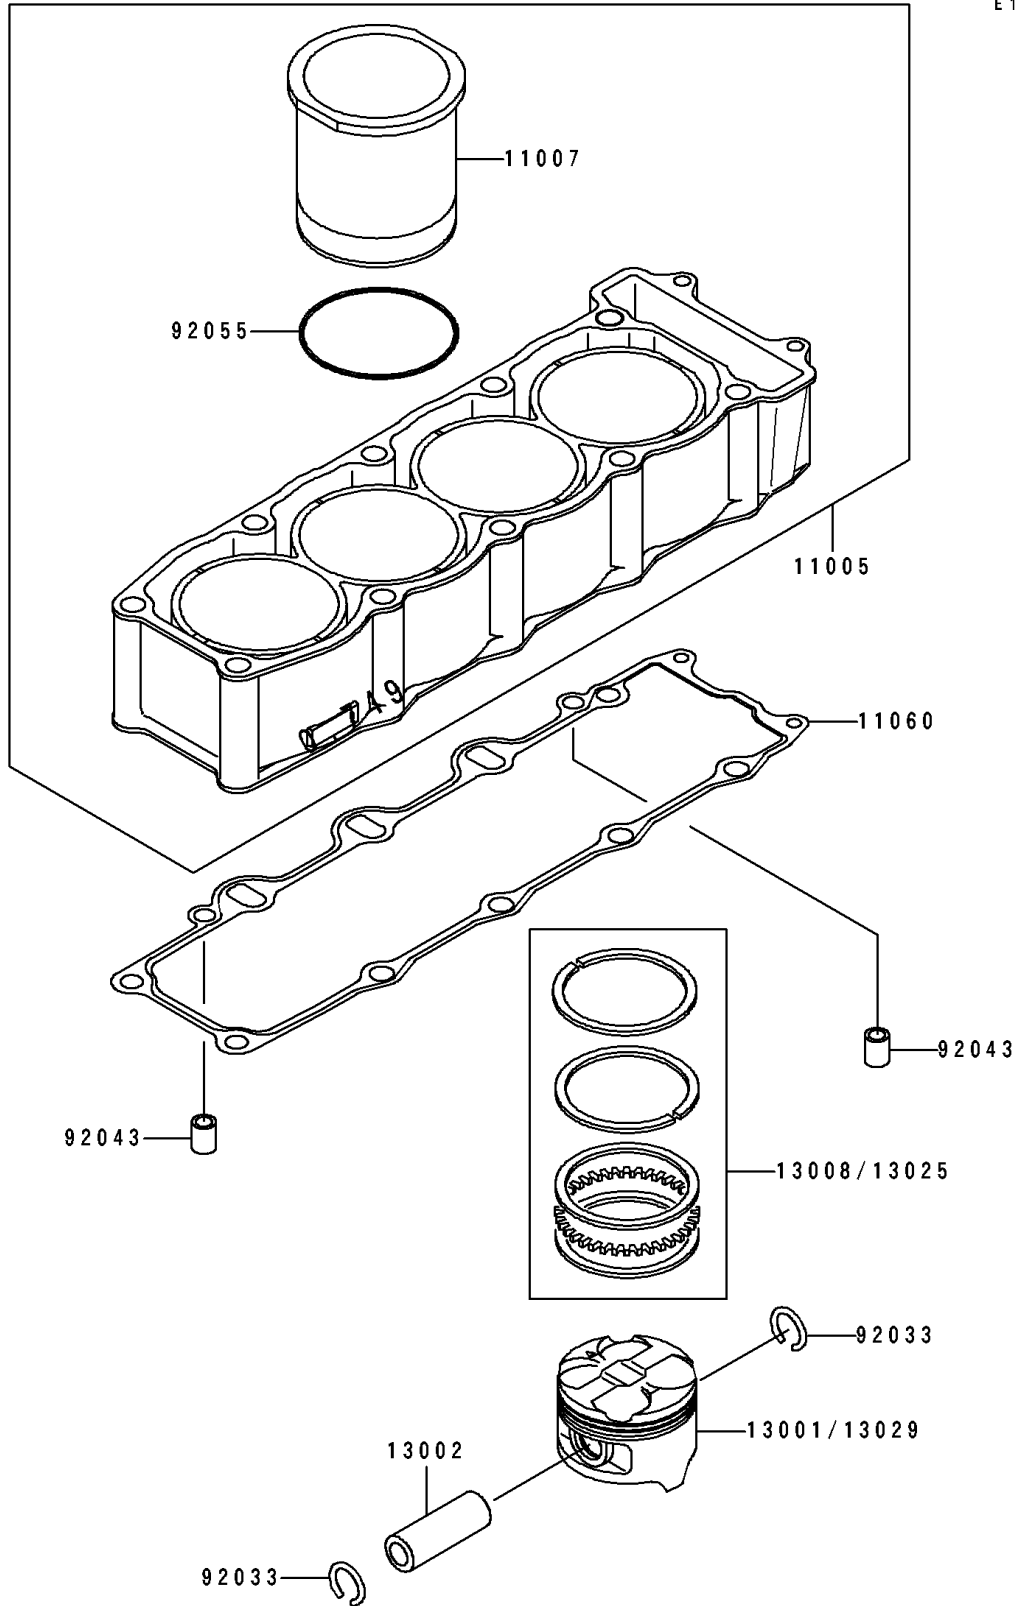

1992 Ninja® ZX™ -7R PARTS DIAGRAM

Cylinder/Piston

E1120

1992 Ninja® ZX™-7R PARTS LIST

Cylinder/Piston

ITEM NAME	PART NUMBER	QUANTITY
CYLINDER-ENGINE (Ref # 11005)	11005-1656	1
LINER-CYLINDER (Ref # 11007)	11007-1115	4
GASKET,CYLINDER BASE (Ref # 11060)	11060-1093	1
PISTON-ENGINE,STD (Ref # 13001)	13001-1347	4
PIN-PISTON (Ref # 13002)	13002-1086	4
RING-SET-PISTON,STD (Ref # 13008)	13008-1136	4
RING-SET-PISTON L,O/S 0.50 (Ref # 13025)	13025-1113	AR
PISTON-ENGINE L,O/S 0.50 (Ref # 13029)	13029-1208	AR
RING-SNAP,20.5X1.2 (Ref # 92033)	92033-1099	8
PIN,DOWEL,10X14 (Ref # 92043)	92043-1037	2
RING-O,76MM (Ref # 92055)	92055-1213	4