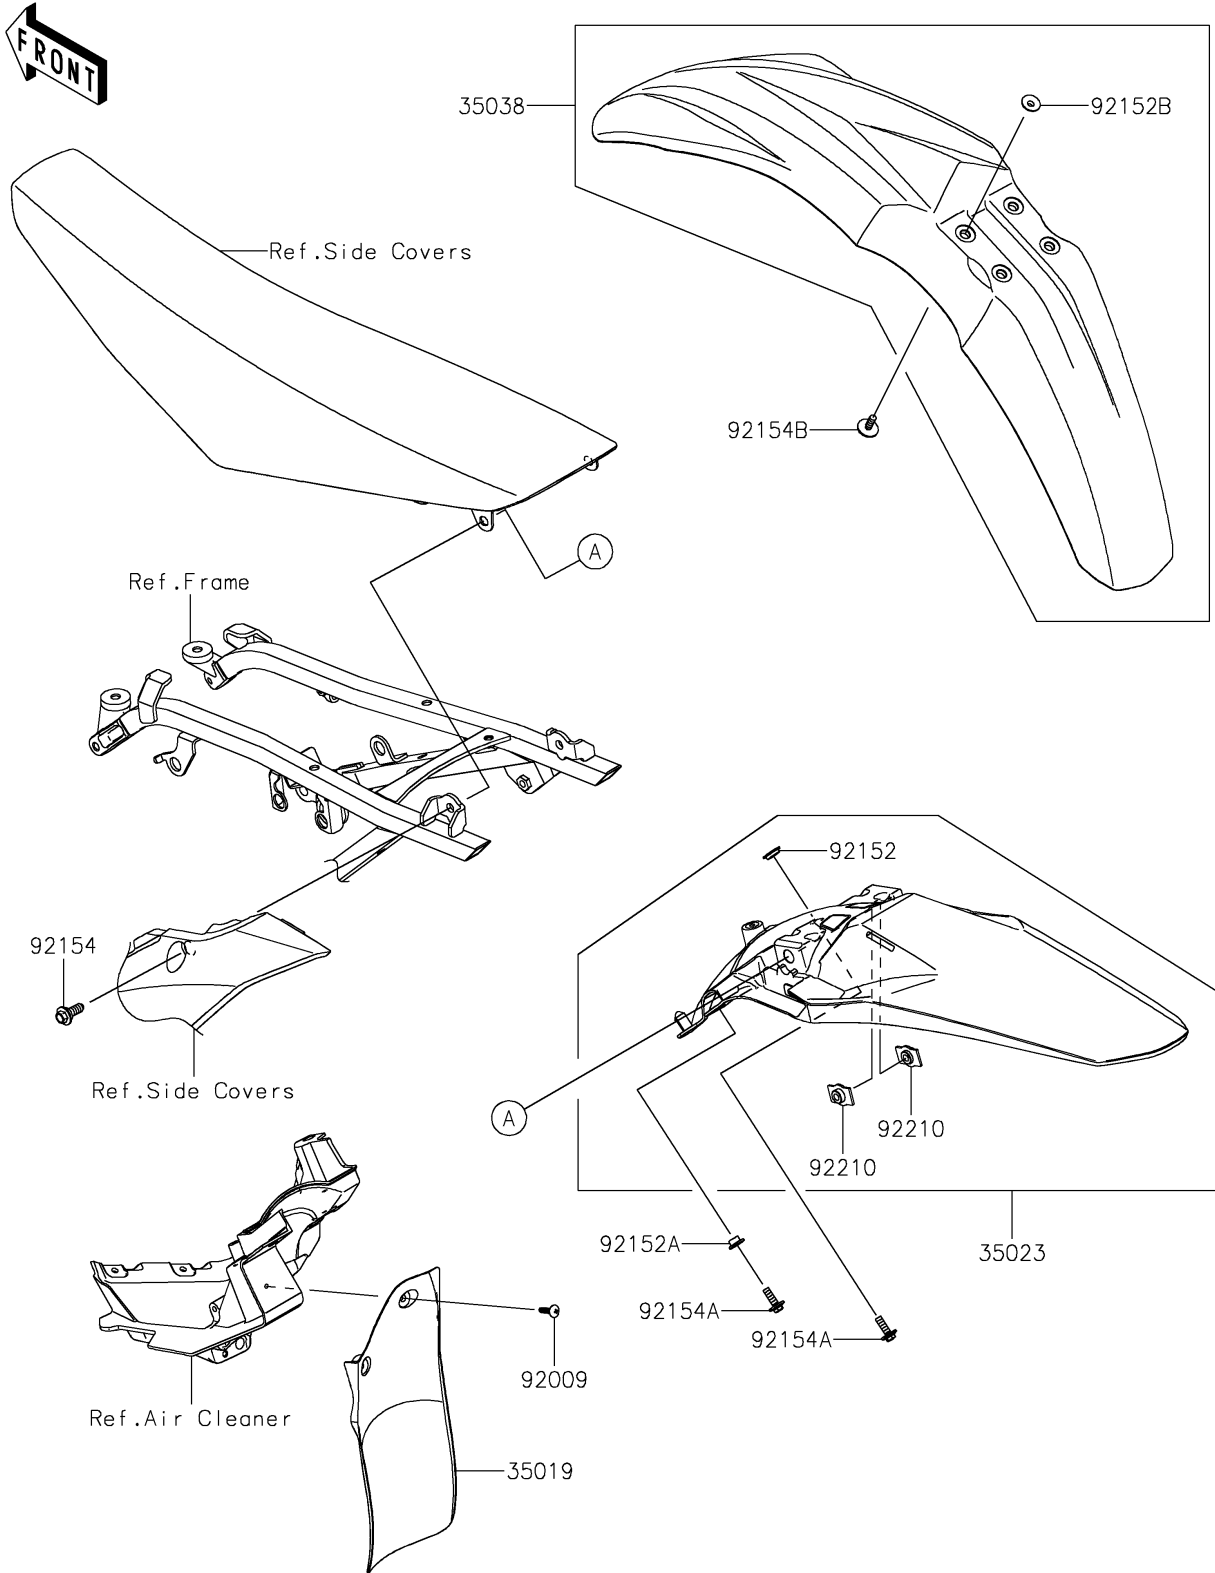

2026 KX™ 250 PARTS DIAGRAM

Fenders

F2170

2026 KX™ 250 PARTS LIST

Fenders

ITEM NAME	PART NUMBER	QUANTITY
FLAP (Ref # 35019)	35019-0700	1
FENDER-REAR,L.GREEN (Ref # 35023)	35023-0495-290	1
FENDER-FRONT,L.GREEN (Ref # 35038)	35038-0008-290	1
SCREW,TAPPING,5X20 (Ref # 92009)	92009-1993	2
COLLAR (Ref # 92152)	92152-0052	1
COLLAR (Ref # 92152A)	92152-0422	1
COLLAR (Ref # 92152B)	92152-1422	4
BOLT,STEPPED,8X23 (Ref # 92154)	92154-2961	2
BOLT,FLANGED,6X20 (Ref # 92154A)	92154-2972	2
BOLT,6X18 (Ref # 92154B)	92154-2973	4
NUT,8MM (Ref # 92210)	92210-1635	2