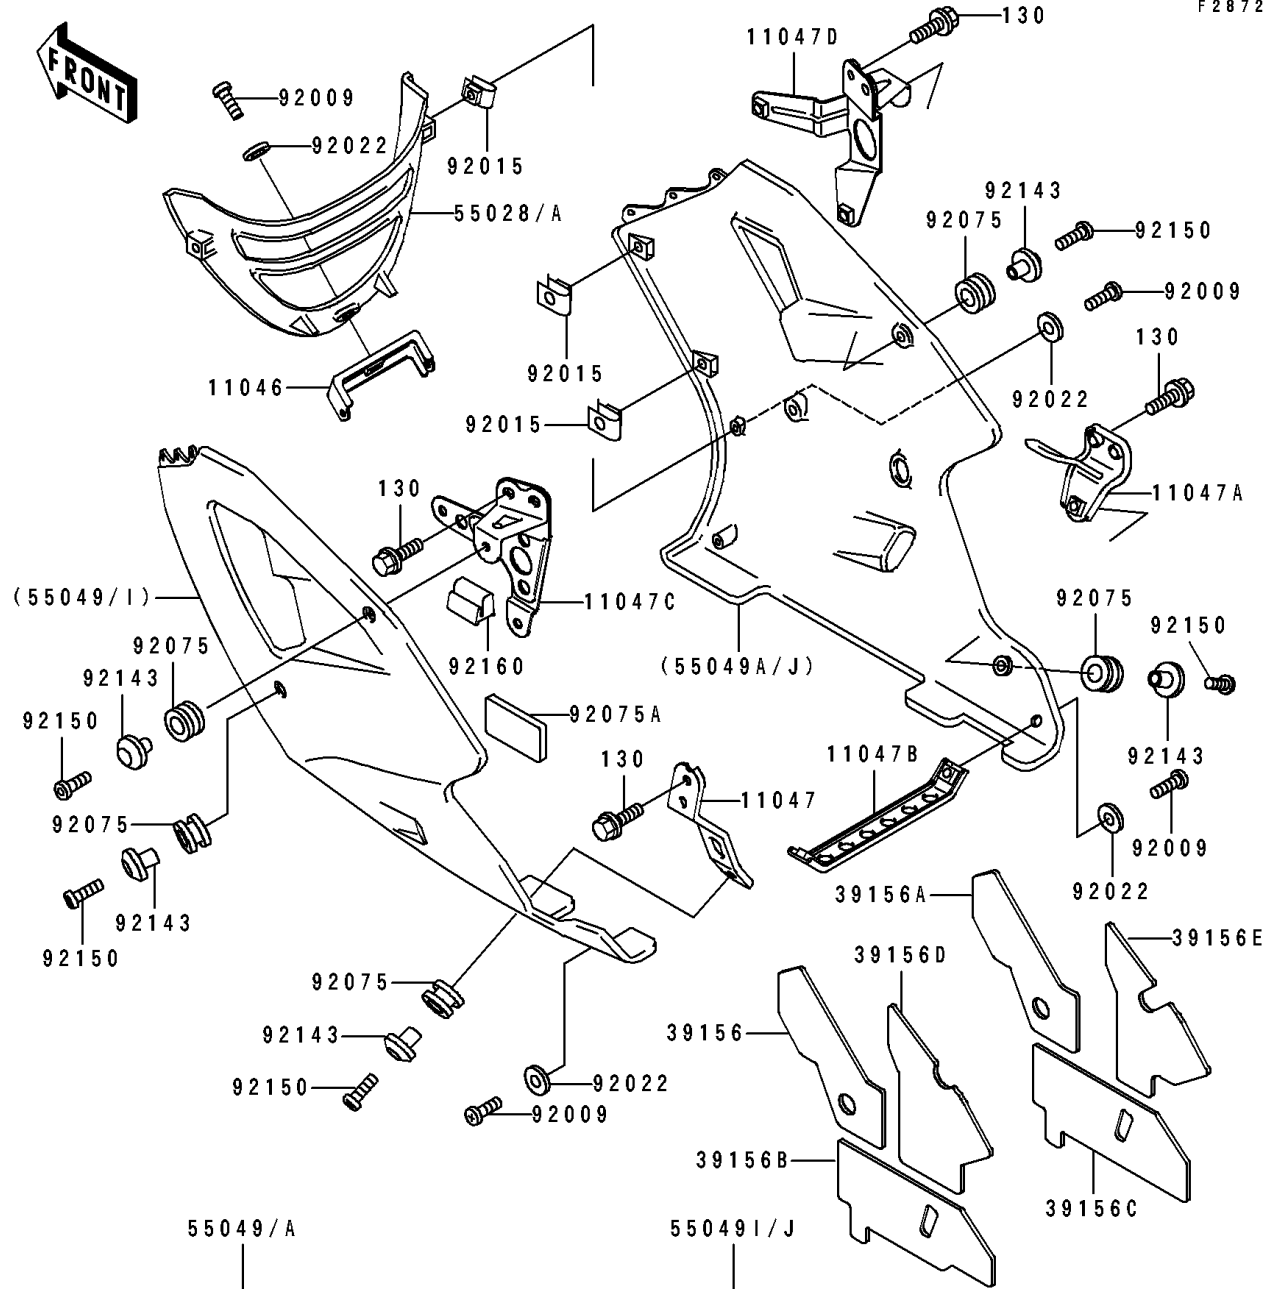

# 1991 Ninja® ZX™-7 PARTS DIAGRAM

## Cowling Lower

F2872

# 1991 Ninja® ZX™ -7 PARTS LIST

## Cowling Lowers

ITEM NAME	PART NUMBER	QUANTITY
BRACKET,LOWER COWLING,FR (Ref # 11046)	11046-1683	1
BRACKET,LWR COWLING,LH,LWR (Ref # 11047)	11047-1254	1
BRACKET,LWR COWLING,RH,LWR (Ref # 11047A)	11047-1255	1
BRACKET,LWR COWLING,RR (Ref # 11047B)	11047-1258	1
BRACKET,LWR COWLING,LH (Ref # 11047C)	11047-1519	1
BRACKET,LWR COWLING,RH (Ref # 11047D)	11047-1520	1
PAD,LWR COWLING,FR,LH (Ref # 39156)	39156-1256	1
PAD,LWR COWLING,FR,RH (Ref # 39156A)	39156-1257	1
PAD,LWR COWLING,LWR,LH (Ref # 39156B)	39156-1258	1
PAD,LWR COWLING,LWR,RH (Ref # 39156C)	39156-1259	1
PAD,LWR COWLING,RR,LH (Ref # 39156D)	39156-1260	1
PAD,LWR COWLING,RR,RH (Ref # 39156E)	39156-1261	1
COWLING,FR,P.A.WHITE (Ref # 55028A)	55028-1266-R1	1
COWLING.,LWR,LH,GREEN/WHITE (Ref # 55049)	55049-5019-CK	1
COWLING.,LWR,RH,GREEN/WHITE (Ref # 55049A)	55049-5020-CK	1
SCREW,5X16 (Ref # 92009)	92009-1654	7
NUT,5MM (Ref # 92015)	92015-1798	6
WASHER,NYLON,5.3X11.5X1.5 (Ref # 92022)	92022-1521	7
DAMPER (Ref # 92075)	92075-1634	6
DAMPER (Ref # 92075A)	92075-1830	1
COLLAR,BLACK (Ref # 92143)	92143-1226	6
BOLT,SOCKET,6X18 (Ref # 92150)	92150-1553	6
DAMPER,FUEL TANK (Ref # 92160)	92160-1197	1
BOLT-FLANGED,6X16,BLACK (Ref # 130)	130J0616	8