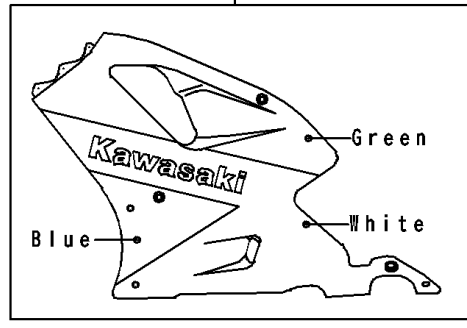

# 1991 Ninja® ZX™-7 PARTS DIAGRAM

## Cowling Lower

F2872