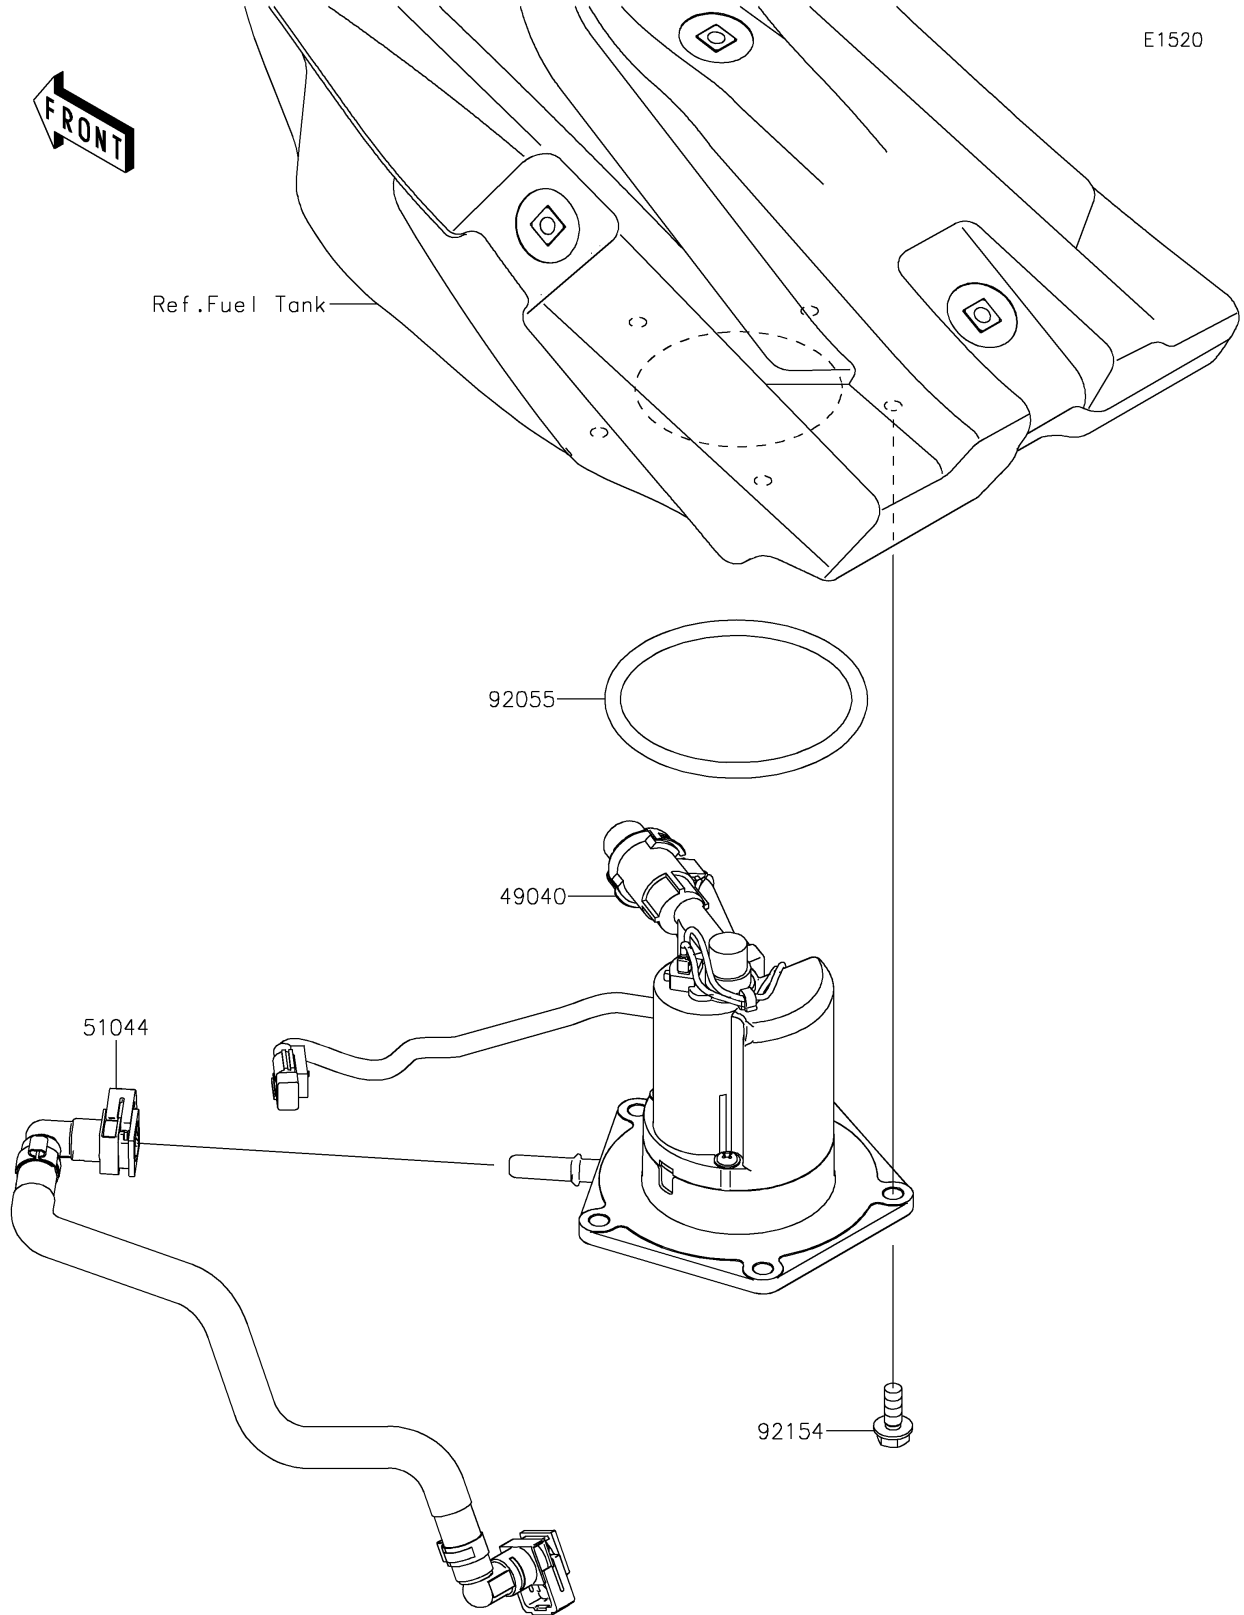

2025 KX450X PARTS DIAGRAM

Fuel Pump

2025 KX450X PARTS LIST

Fuel Pump

ITEM NAME	PART NUMBER	QUANTITY
PUMP-FUEL (Ref # 49040)	49040-0839	1
TUBE-ASSY (Ref # 51044)	51044-1253	1
RING-O (Ref # 92055)	92055-0899	1
BOLT,FLANGED,6X16 (Ref # 92154)	92154-0899	5