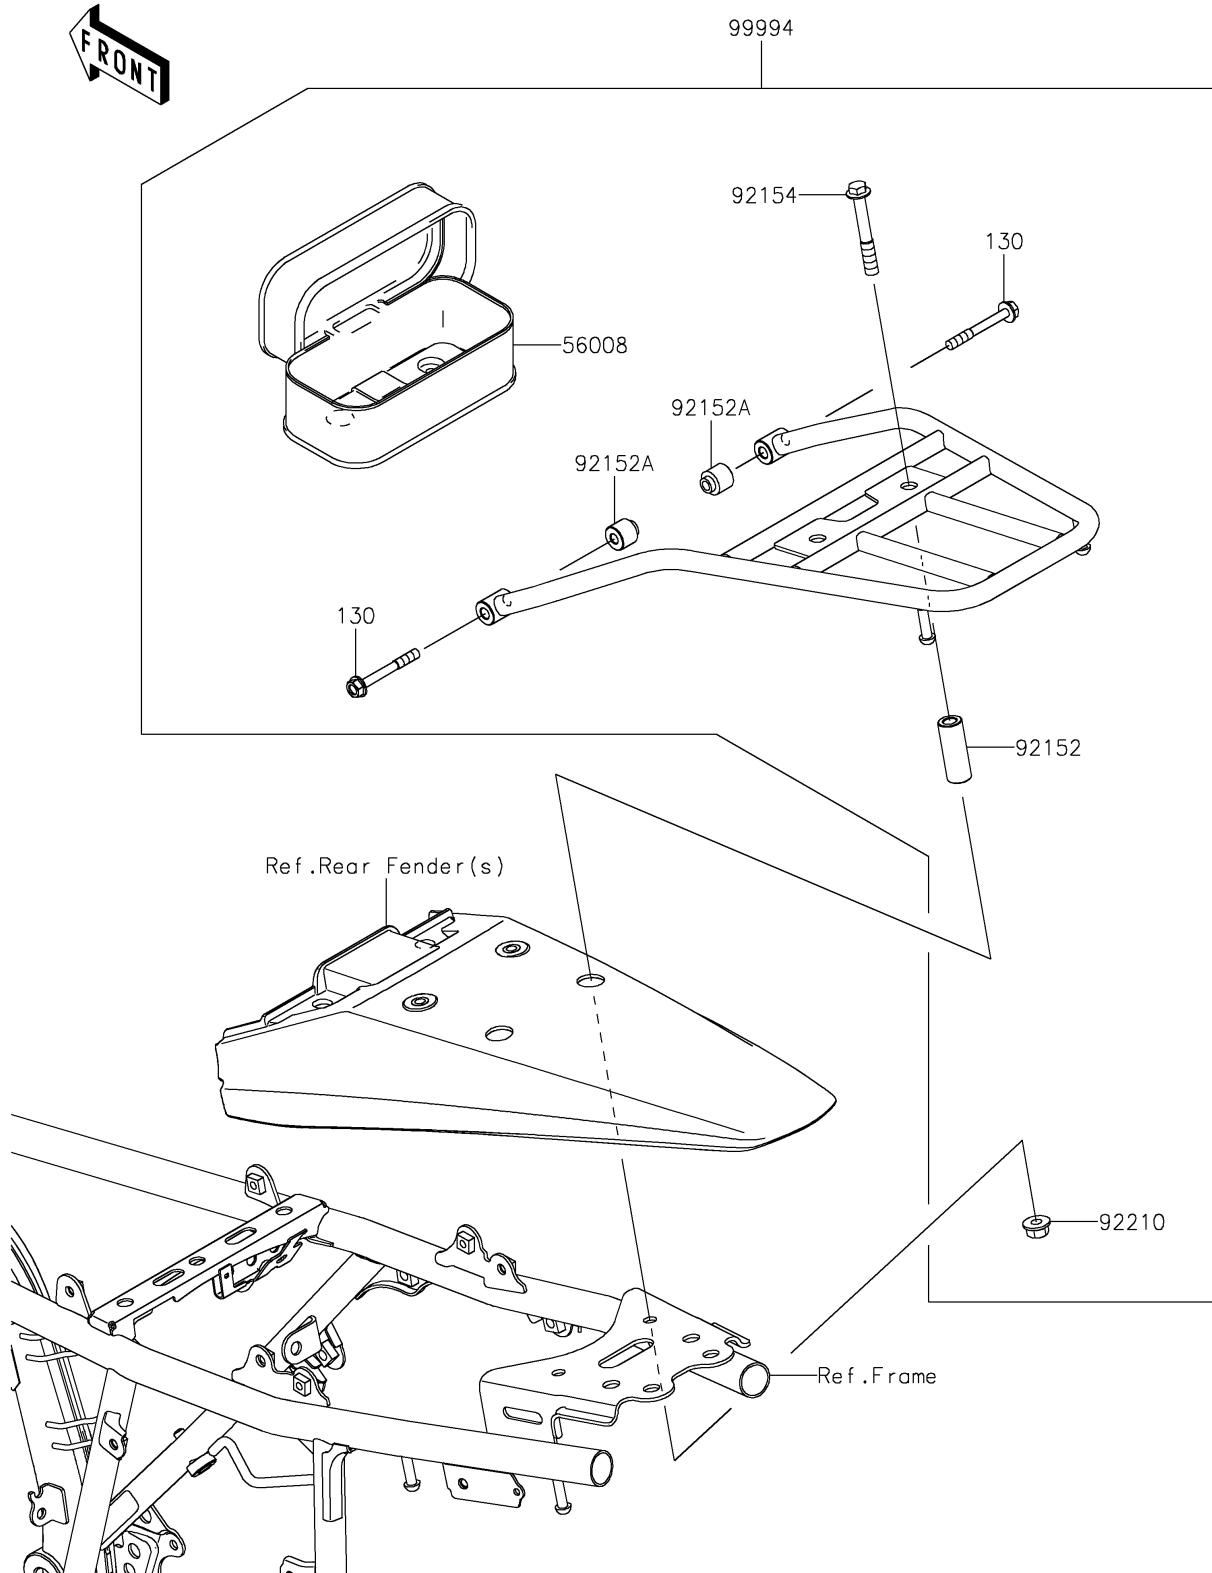

# 2026 KLX300 PARTS DIAGRAM

Accessory(Carrier)

F2910A

## 2026 KLX300 PARTS LIST

### Accessory(Carrier)

ITEM NAME	PART NUMBER	QUANTITY
BAG,TOOL (Ref # 56008)	56008-0580	1
COLLAR (Ref # 92152)	92152-2989	2
COLLAR (Ref # 92152A)	92152-2990	2
BOLT (Ref # 92154)	92154-7231	2
NUT,8MM (Ref # 92210)	92210-0076	2
CARRIER (Ref # 99994)	99994-1969	1
BOLT-FLANGED,6X50 (Ref # 130)	130BB0650	2