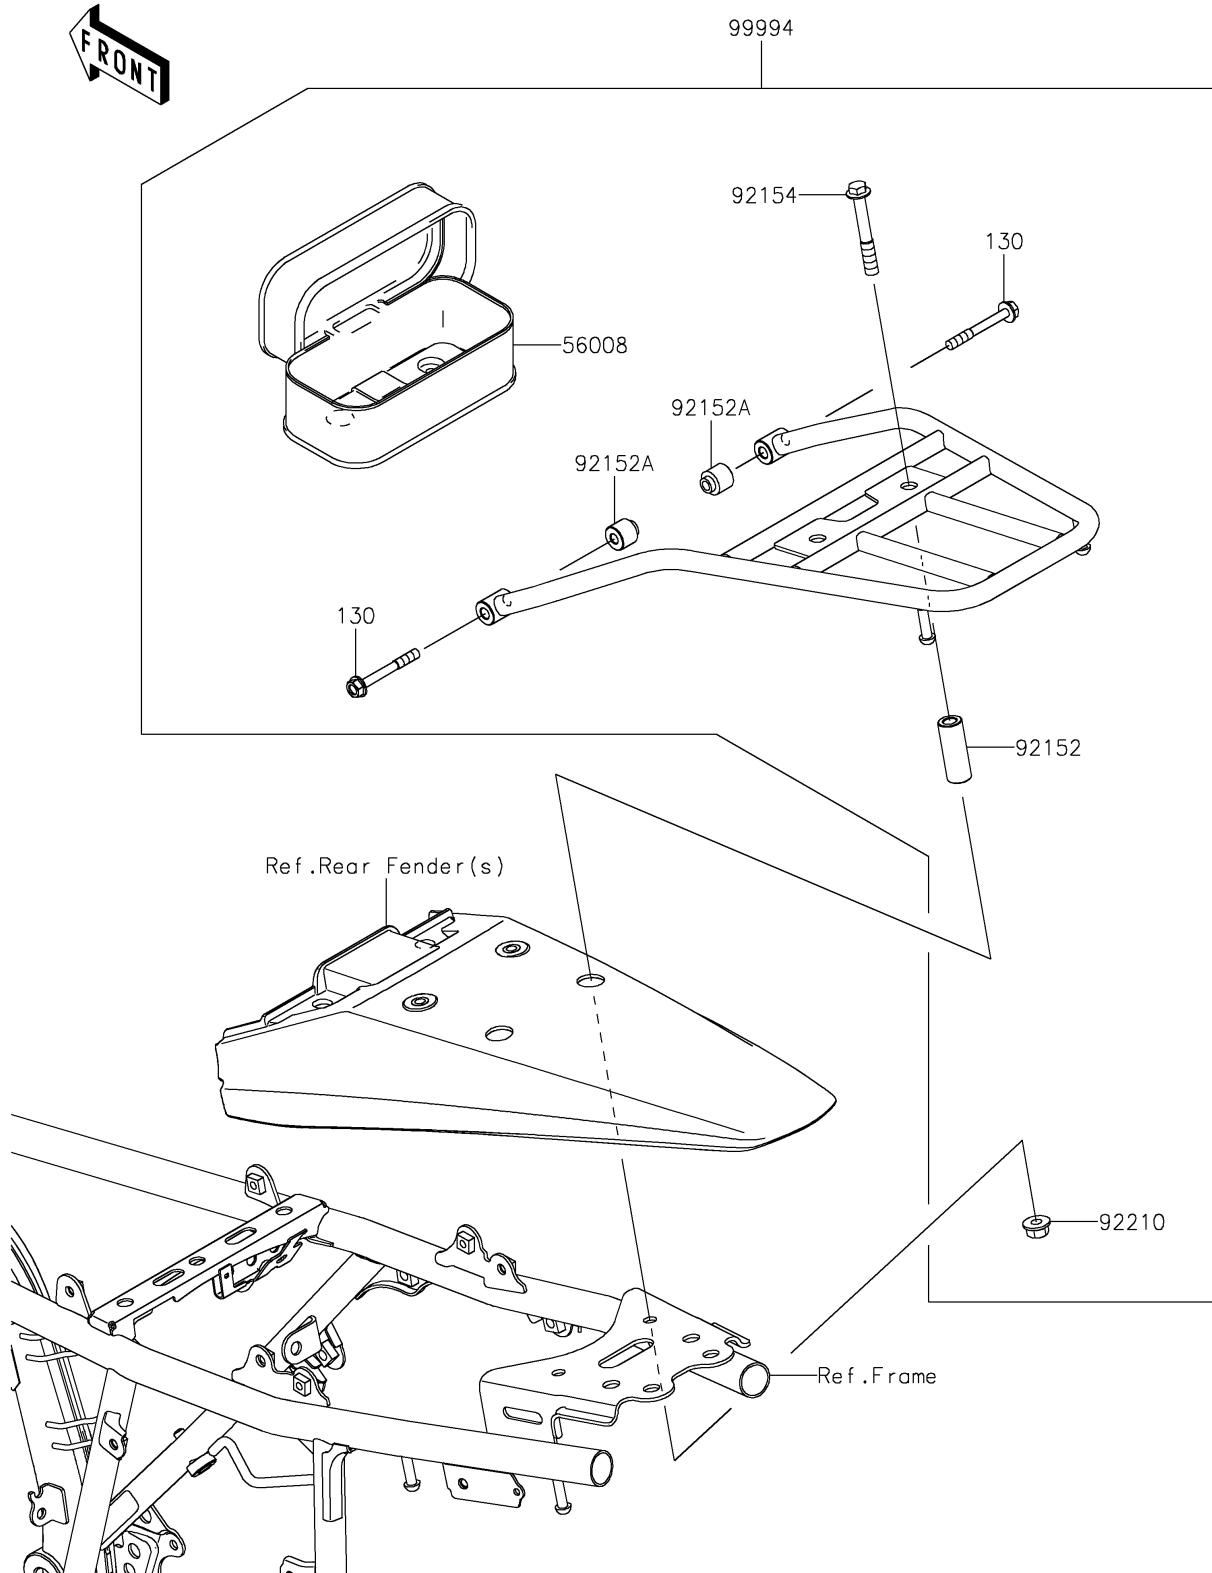

# 2025 KLX300 PARTS DIAGRAM

Accessory(Carrier)

F2910A

## 2025 KLX300 PARTS LIST

### Accessory(Carrier)

ITEM NAME	PART NUMBER	QUANTITY
BAG,TOOL (Ref # 56008)	56008-0580	1
COLLAR (Ref # 92152)	92152-2989	2
COLLAR (Ref # 92152A)	92152-2990	2
BOLT (Ref # 92154)	92154-7231	2
NUT,8MM (Ref # 92210)	92210-0076	2
CARRIER (Ref # 99994)	99994-1969	1
BOLT-FLANGED,6X50 (Ref # 130)	130BB0650	2