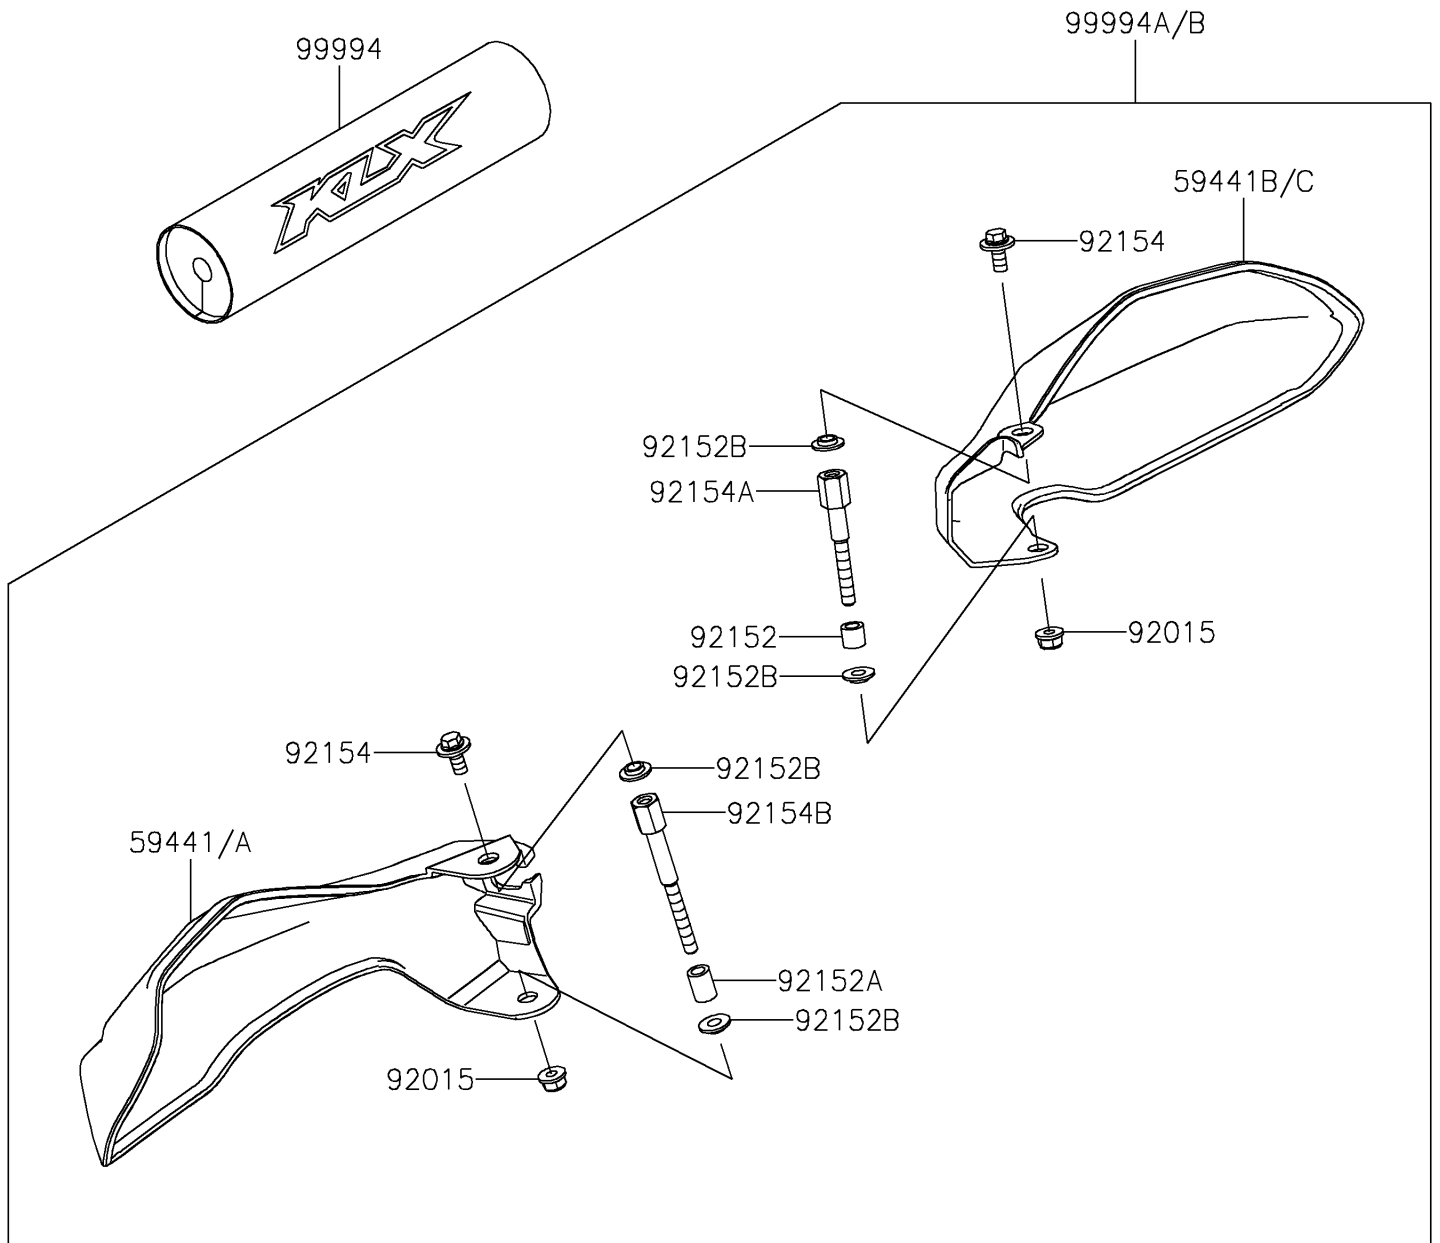

2026 KLX300 PARTS DIAGRAM

Accessory(Handle)

F2910

2026 KLX300 PARTS LIST

Accessory(Handle)

ITEM NAME	PART NUMBER	QUANTITY
COVER-HANDLE,LH,EBONY (Ref # 59441A)	59441-0045-6C	1
COVER-HANDLE,RH,EBONY (Ref # 59441C)	59441-0050-6C	1
NUT,LOCK,FLANGED,6MM (Ref # 92015)	92015-1603	2
COLLAR,6.5X10.5X9.3 (Ref # 92152)	92152-1992	1
COLLAR,6.5X10.5X14 (Ref # 92152A)	92152-2302	1
COLLAR,6.5X15X3.4 (Ref # 92152B)	92152-2314	4
BOLT,FLANGED-WP,6X14 (Ref # 92154)	92154-1576	2
BOLT (Ref # 92154A)	92154-1670	1
BOLT (Ref # 92154B)	92154-2359	1
HANDLE-BAR PAD (Ref # 99994)	99994-1274	1
HAND COVER,EBONY (Ref # 99994B)	99994-1996-6C	1