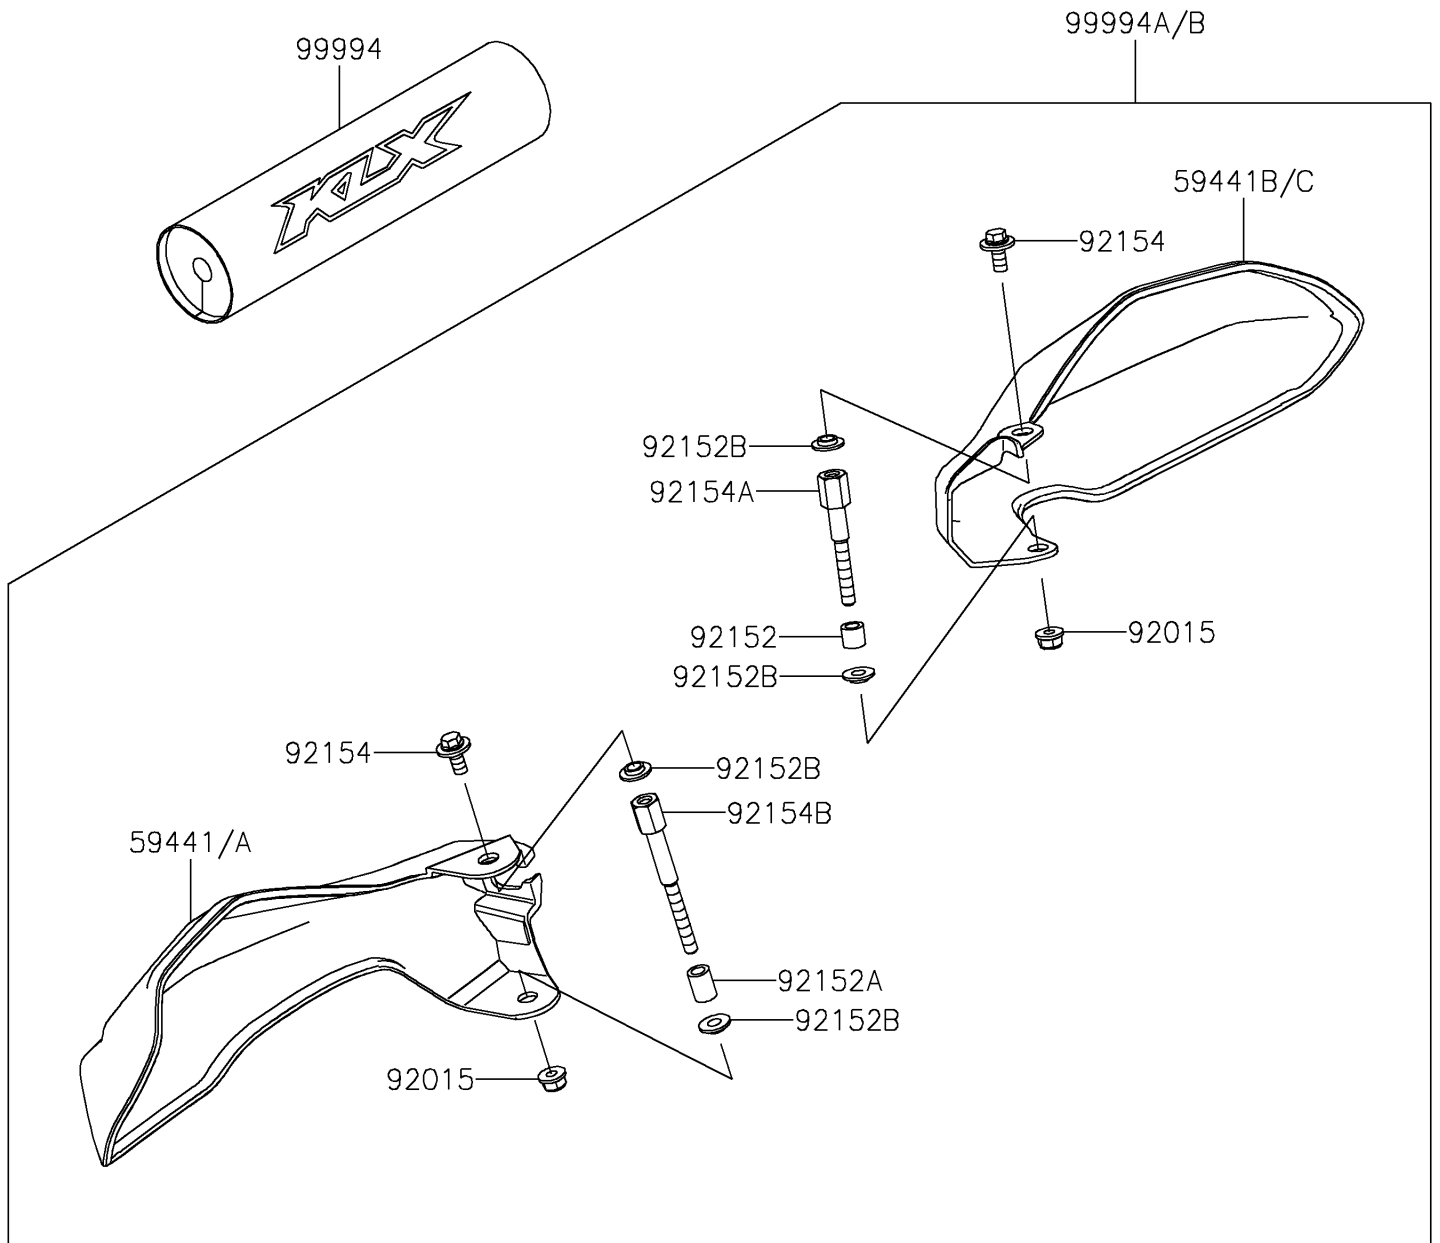

2025 KLX300 PARTS DIAGRAM

Accessory(Handle)

F2910

2025 KLX300 PARTS LIST

Accessory(Handle)

ITEM NAME	PART NUMBER	QUANTITY
COVER-HANDLE,LH,EBONY (Ref # 59441A)	59441-0045-6C	1
COVER-HANDLE,RH,EBONY (Ref # 59441C)	59441-0050-6C	1
NUT,LOCK,FLANGED,6MM (Ref # 92015)	92015-1603	2
COLLAR,6.5X10.5X9.3 (Ref # 92152)	92152-1992	1
COLLAR,6.5X10.5X14 (Ref # 92152A)	92152-2302	1
COLLAR,6.5X15X3.4 (Ref # 92152B)	92152-2314	4
BOLT,FLANGED-WP,6X14 (Ref # 92154)	92154-1576	2
BOLT (Ref # 92154A)	92154-1670	1
BOLT (Ref # 92154B)	92154-2359	1
HANDLE-BAR PAD (Ref # 99994)	99994-1274	1
HAND COVER,EBONY (Ref # 99994B)	99994-1996-6C	1