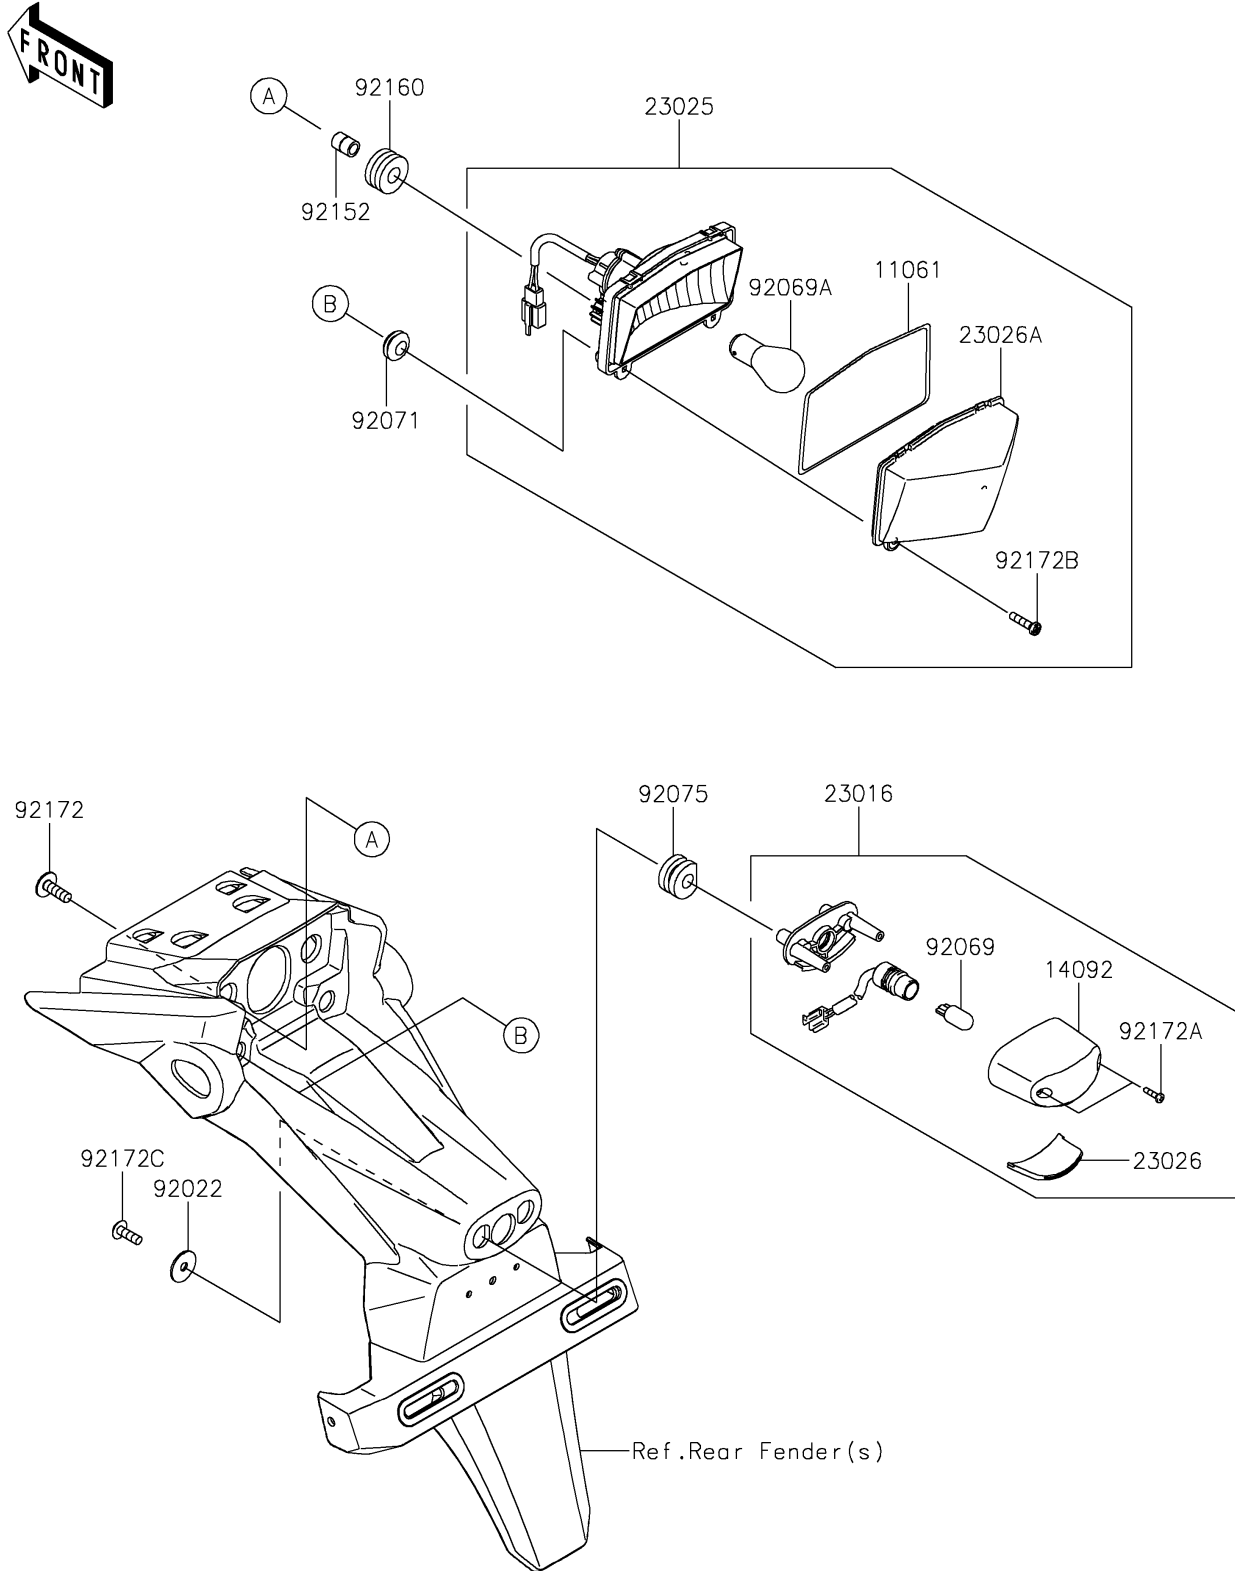

# 2026 KLX300 PARTS DIAGRAM

Taillight(s)

F2720

## 2026 KLX300 PARTS LIST

### Taillight(s)

ITEM NAME	PART NUMBER	QUANTITY
GASKET, TAIL LAMP LENS (Ref # 11061)	11061-0393	1
COVER, LICENSE LAMP (Ref # 14092)	14092-0001	1
LAMP-ASSY, LICENCE (Ref # 23016)	23016-0657	1
LAMP-TAIL (Ref # 23025)	23025-0392	1
LENS, LICENCE LAMP (Ref # 23026)	23026-0035	1
LENS, TAIL LAMP (Ref # 23026A)	23026-0036	1
WASHER, 5.5X20X1.2 (Ref # 92022)	92022-104	2
BULB, 12V 5W (Ref # 92069)	92069-1016	1
BULB, 12V 21/5W (Ref # 92069A)	92069-1084	1
GROMMET (Ref # 92071)	92071-024	2
DAMPER (Ref # 92075)	92075-1870	2
COLLAR, 6.8X10X13.5 (Ref # 92152)	92152-3818	2
DAMPER (Ref # 92160)	92160-1162	2
SCREW, 6X18 (Ref # 92172)	92172-0192	2
SCREW, TAPPING, 2.9X13 (Ref # 92172A)	92172-0343	2
SCREW, 4.2X19 (Ref # 92172B)	92172-0411	2
SCREW, TAPPING, 5X16 (Ref # 92172C)	92172-0427	2