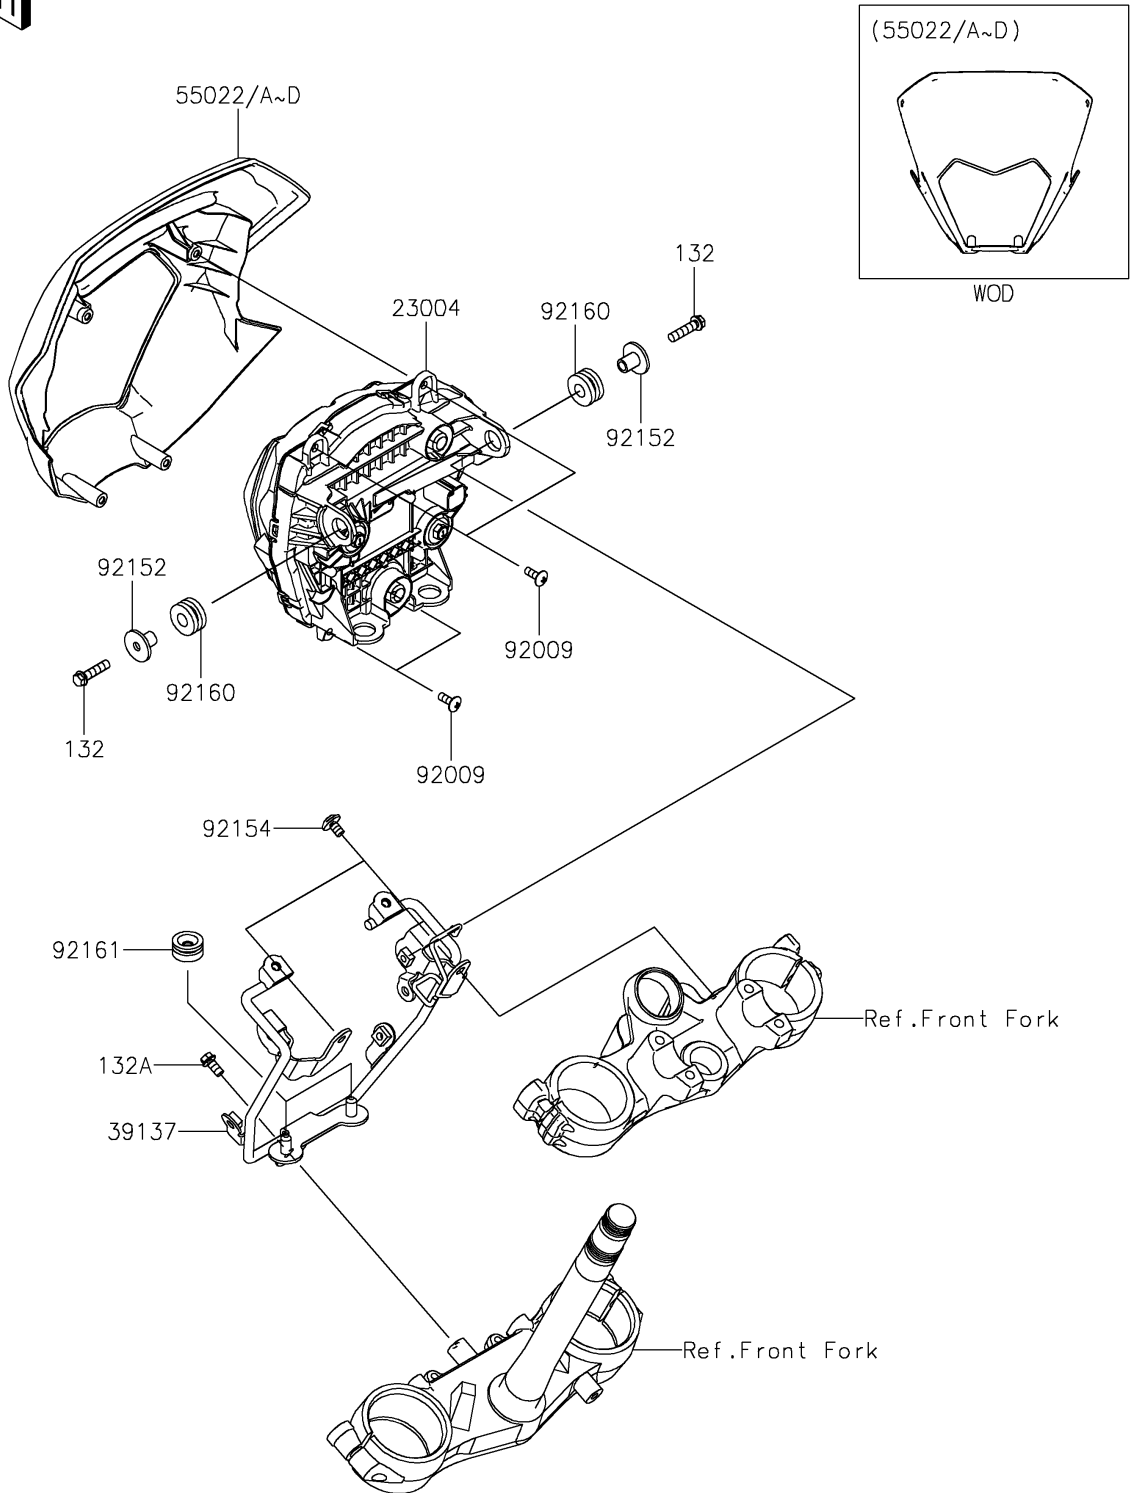

# 2026 KLX300 PARTS DIAGRAM

Headlight(s)

F2710

## 2026 KLX300 PARTS LIST

### Headlight(s)

ITEM NAME	PART NUMBER	QUANTITY
LAMP-HEAD,LED (Ref # 23004)	23004-0431	1
STAY-COMP,HEAD LAMP (Ref # 39137)	39137-0740	1
COVER-HEAD LAMP,EBONY (Ref # 55022D)	55022-0331-6C	1
SCREW,TAPPING,5X14 (Ref # 92009)	92009-1197	4
COLLAR,6.8X10X15.3 (Ref # 92152)	92152-1574	2
BOLT,SOCKET,6X10 (Ref # 92154)	92154-4298	2
DAMPER (Ref # 92160)	92160-1162	2
DAMPER (Ref # 92161)	92161-0537	2
BOLT-FLANGED-SMALL,6X25 (Ref # 132)	132BA0625	2
BOLT-FLANGED-SMALL,6X12 (Ref # 132A)	132BB0612	1