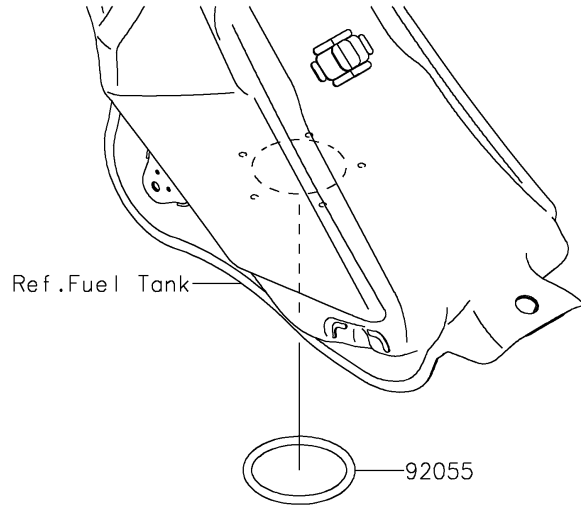

2026 KLX300 PARTS DIAGRAM

Fuel Pump

E1520

2026 KLX300 PARTS LIST

Fuel Pump

ITEM NAME	PART NUMBER	QUANTITY
PUMP-FUEL (Ref # 49040)	49040-0805	1
TUBE-ASSY,FUEL (Ref # 51044)	51044-0945	1
RING-O,64.6X5.7 (Ref # 92055)	92055-0185	1
BOLT,FLANGED,6X12 (Ref # 92154)	92154-2335	5
KIT.,FUEL FILTER (Ref # 99999)	99999-0535	1