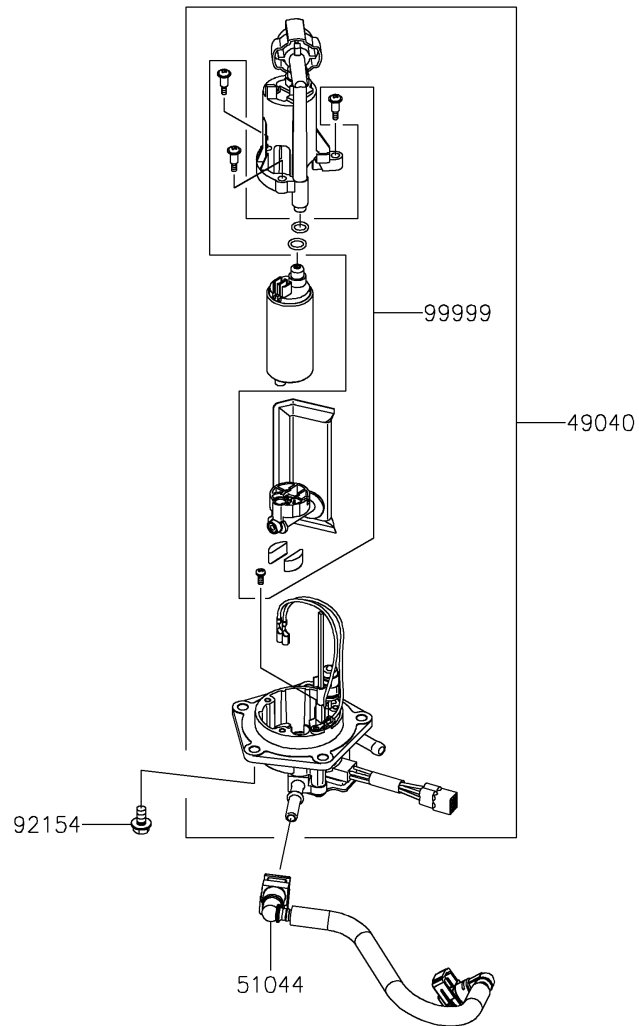

2026 KLX300 PARTS DIAGRAM

Fuel Pump

E1520

2026 KLX300 PARTS LIST

Fuel Pump

ITEM NAME	PART NUMBER	QUANTITY
PUMP-FUEL (Ref # 49040)	49040-0805	1
TUBE-ASSY,FUEL (Ref # 51044)	51044-0945	1
RING-O,64.6X5.7 (Ref # 92055)	92055-0185	1
BOLT,FLANGED,6X12 (Ref # 92154)	92154-2335	5
KIT.,FUEL FILTER (Ref # 99999)	99999-0535	1