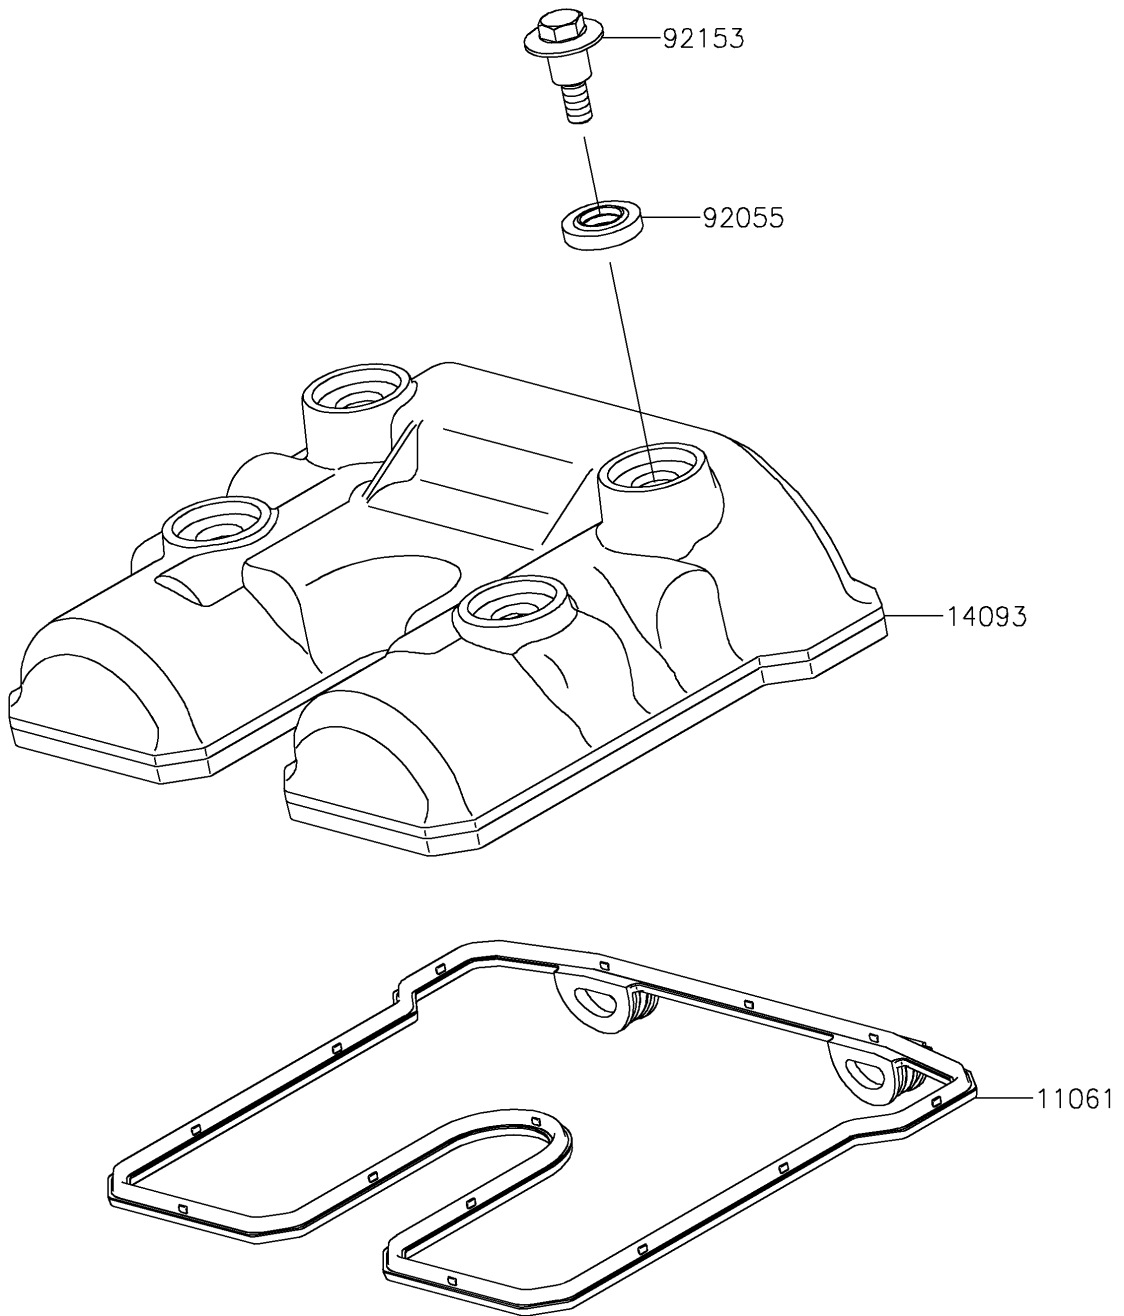

# 2026 KLX300 PARTS DIAGRAM

Cylinder Head Cover

E1112

## 2026 KLX300 PARTS LIST

### Cylinder Head Cover

ITEM NAME	PART NUMBER	QUANTITY
GASKET,HEAD COVER (Ref # 11061)	11061-0888	1
COVER,HEAD (Ref # 14093)	14093-0862	1
RING-O,HEAD COVER BOLT (Ref # 92055)	92055-0195	4
BOLT,FLANGED,6X22.5 (Ref # 92153)	92153-1343	4