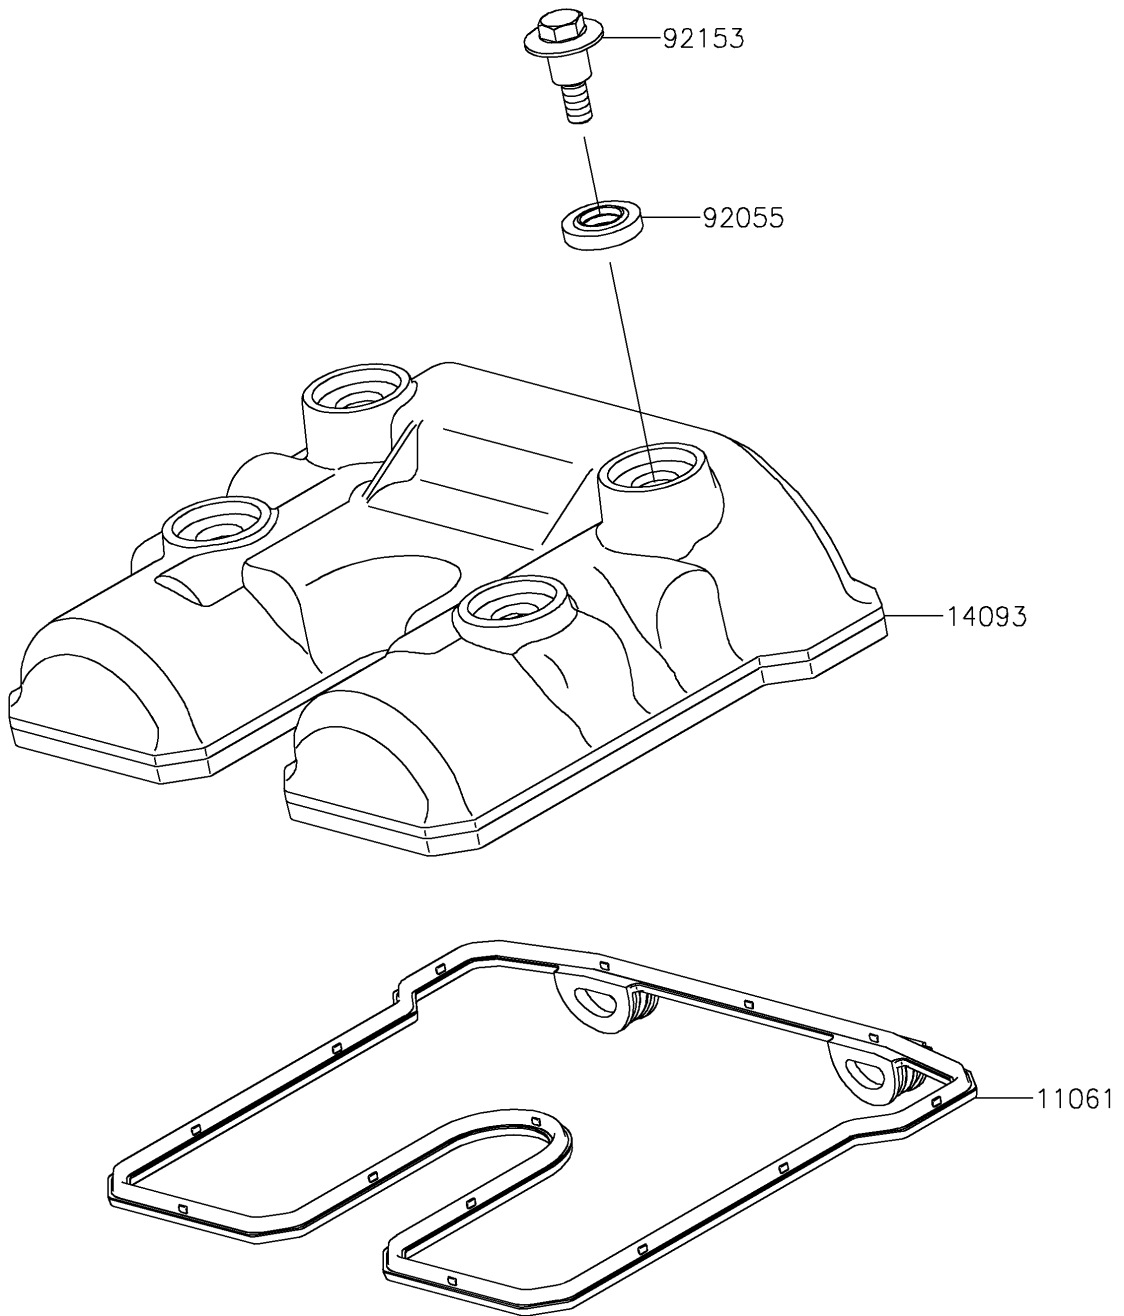

2024 KLX®300 PARTS DIAGRAM

Cylinder Head Cover

E1112

2024 KLX®300 PARTS LIST

Cylinder Head Cover

ITEM NAME	PART NUMBER	QUANTITY
GASKET,HEAD COVER (Ref # 11061)	11061-0888	1
COVER,HEAD (Ref # 14093)	14093-0862	1
RING-O,HEAD COVER BOLT (Ref # 92055)	92055-0195	4
BOLT,FLANGED,6X22.5 (Ref # 92153)	92153-1343	4