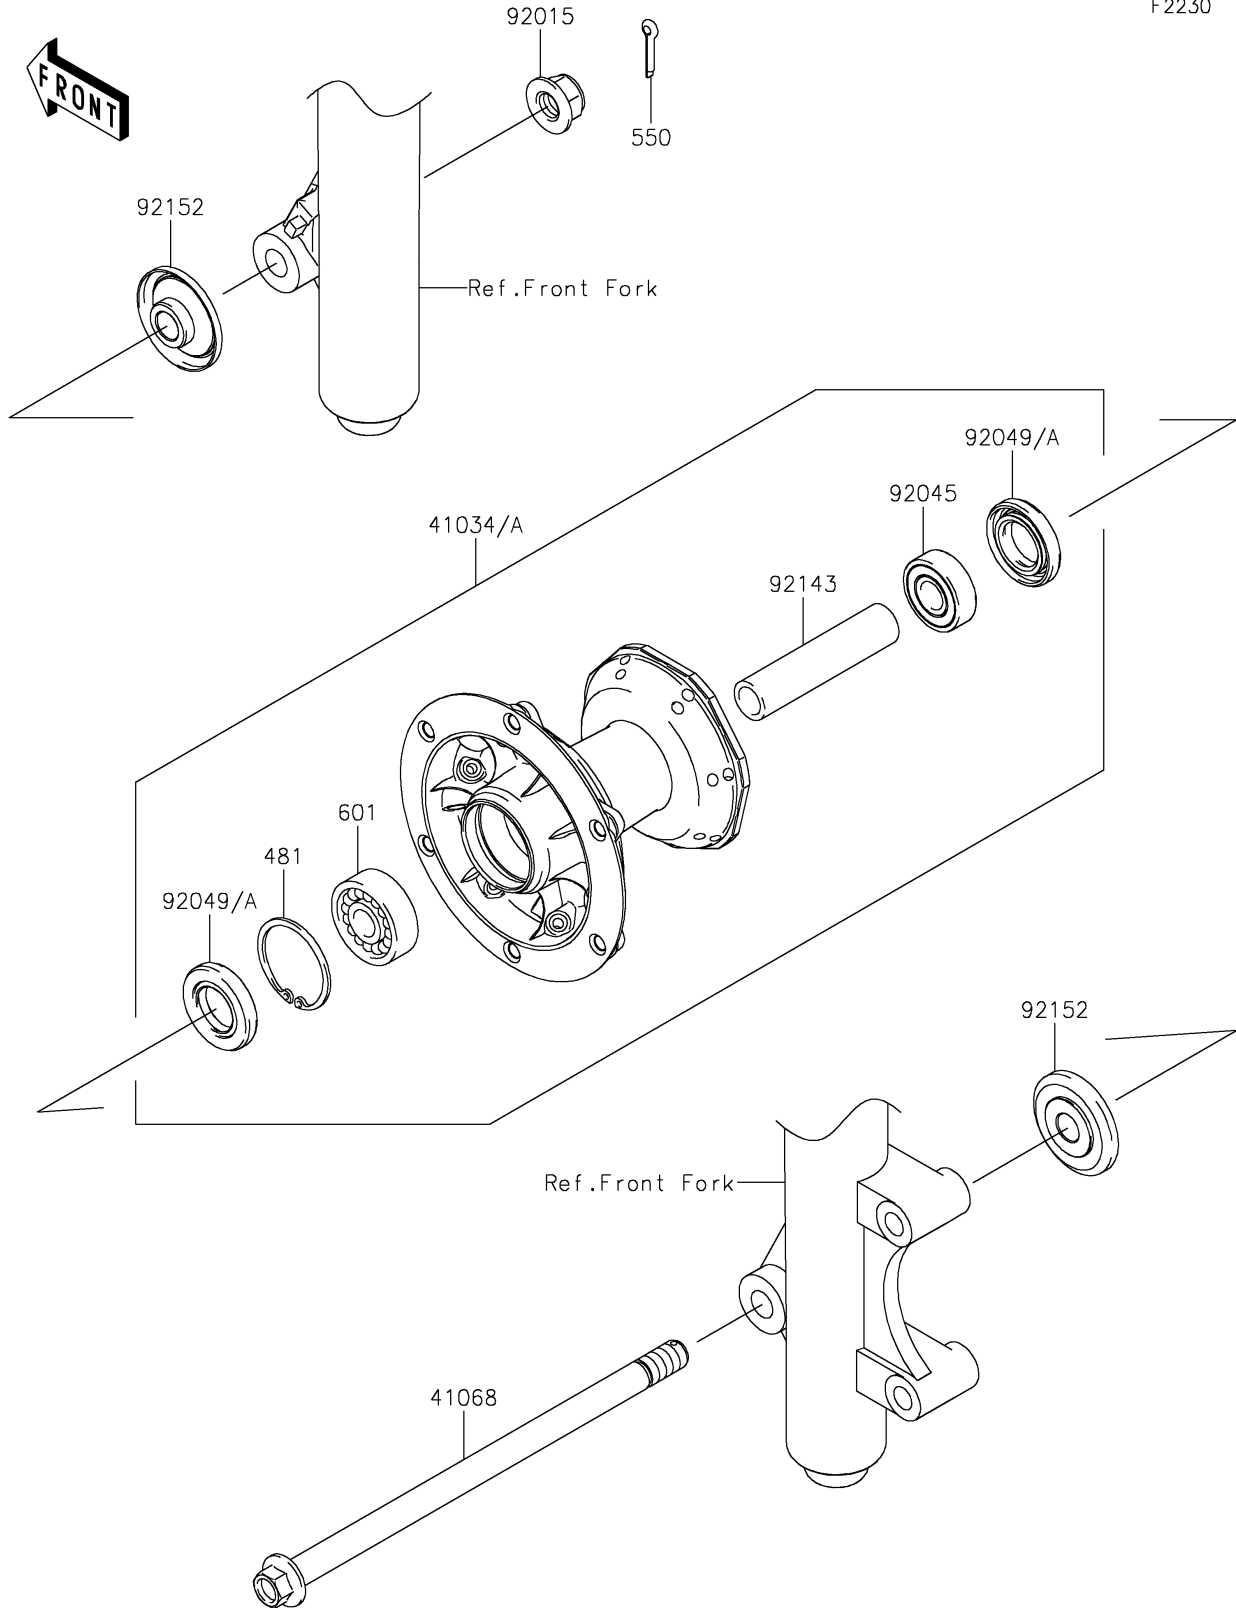

# 2025 KLX®140R L PARTS DIAGRAM

## Front Hub

F2230

## 2025 KLX®140R L PARTS LIST

### Front Hub

ITEM NAME	PART NUMBER	QUANTITY
DRUM-ASSY,FR (Ref # 41034A)	41034-0620	1
AXLE,FR (Ref # 41068)	41068-1333	1
NUT,LOCK,FLANGED,12MM (Ref # 92015)	92015-1433	1
BEARING-BALL,TMB201LLUC3/2A (Ref # 92045)	92045-1062	1
SEAL-OIL,20X37X6.5 (Ref # 92049A)	92049-0814	2
COLLAR,FR BRAKE DRUM,L=76 (Ref # 92143)	92143-1935	1
COLLAR,FR AXLE,L=12 (Ref # 92152)	92152-2883	2
CIRCLIP-TYPE-C,37MM (Ref # 481)	481J3700	1
PIN-COTTER,2.5X20 (Ref # 550)	550AA2520	1
BEARING-BALL,#6301UUC3 (Ref # 601)	601B6301UU	1