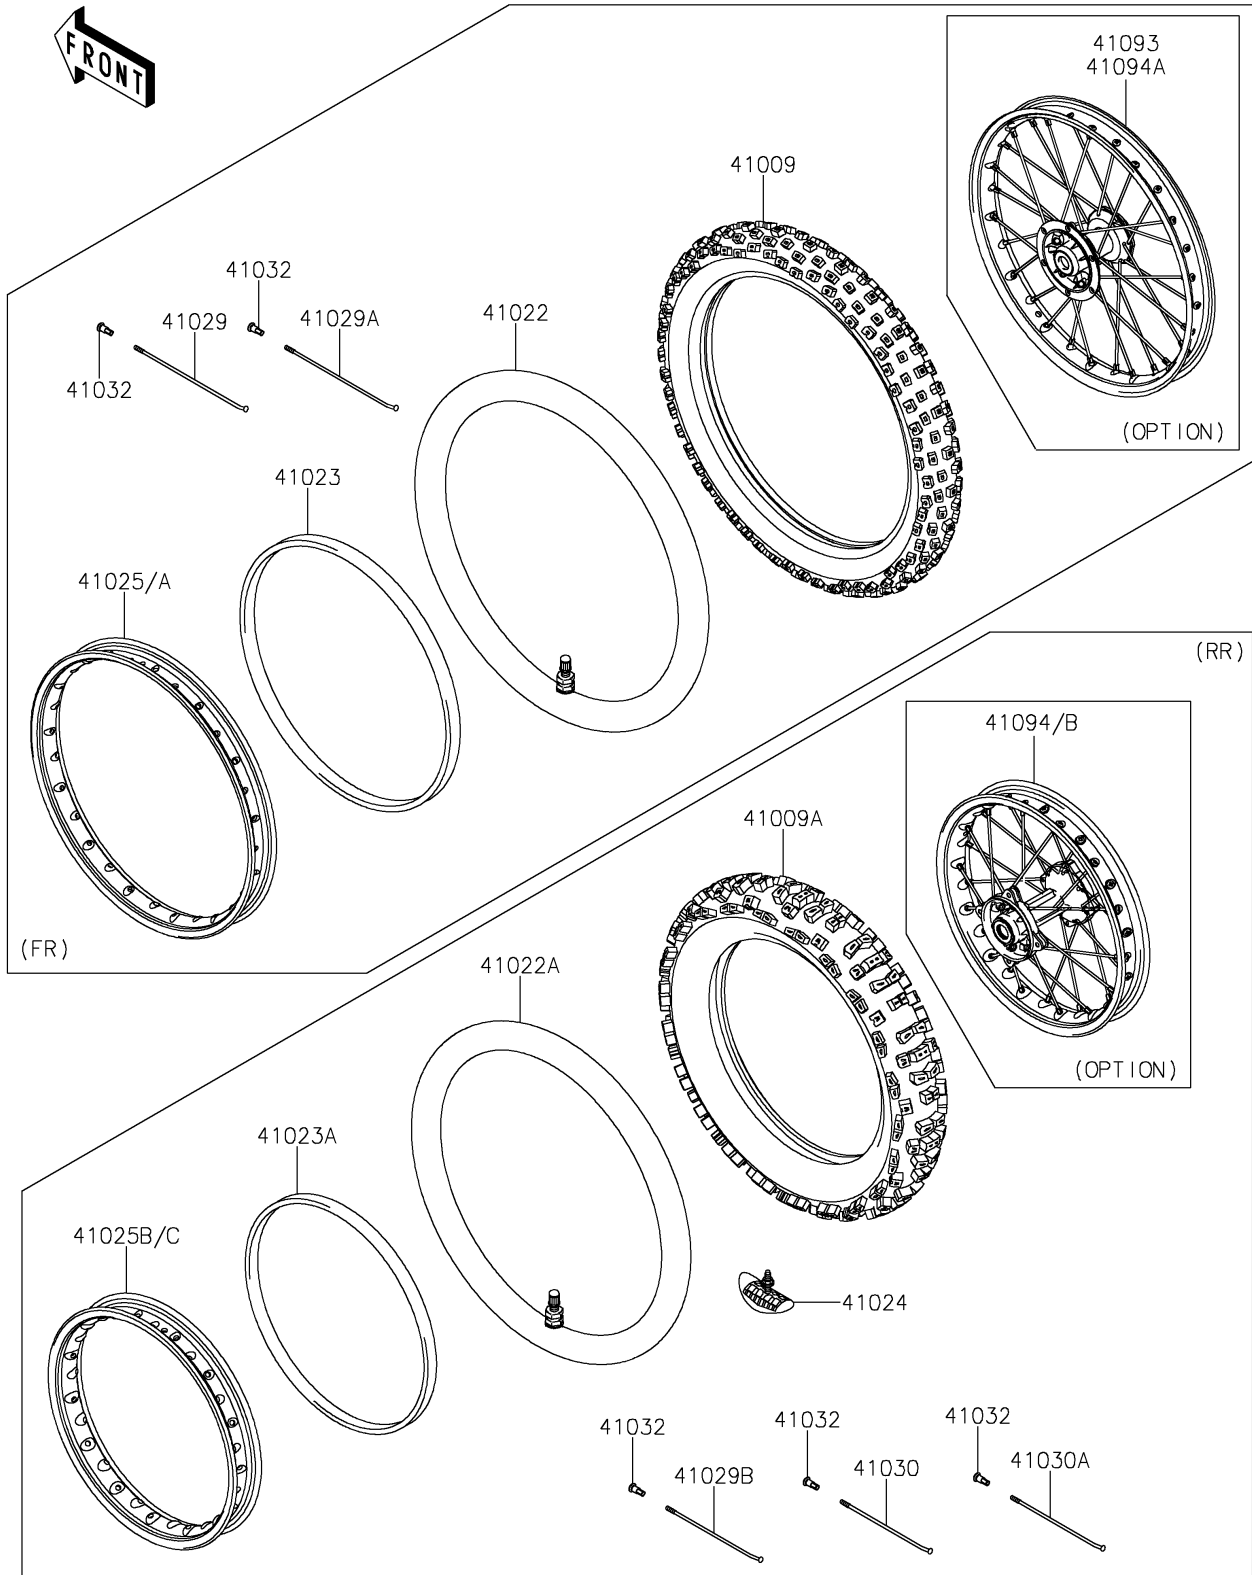

# 2026 KLX®140R L PARTS DIAGRAM

Wheels/Tires

F2210

## 2026 KLX®140R L PARTS LIST

### Wheels/Tires

ITEM NAME	PART NUMBER	QUANTITY
TIRE,70/100-19 42M,IX05H (Ref # 41009)	41009-0875	1
TIRE,90/100-16 52M,IX05H (Ref # 41009A)	41009-0876	1
TUBE-TIRE,70/100-19 (Ref # 41022)	41022-0129	1
TUBE-TIRE,90/100-16 (Ref # 41022A)	41022-0130	1
BAND-RIM,70/100-19 (Ref # 41023)	41023-0048	1
BAND-RIM,90/100-16 (Ref # 41023A)	41023-0049	1
STOPPER-RIM,1.85-M(DUNLOP) (Ref # 41024)	41024-011	1
RIM,1.40X19,BLACK (Ref # 41025A)	41025-0428-WC	1
RIM,1.85X16,BLACK (Ref # 41025C)	41025-0429-WC	1
SPOKE-INNER,FR,RH,211MMX165D (Ref # 41029)	41029-0044	14
SPOKE-INNER,FR,LH,207MMX165D (Ref # 41029A)	41029-0045	14
SPOKE-INNER,RR,179MMX170D (Ref # 41029B)	41029-0046	14
SPOKE-OUTER,RR,RH,171MMX170D (Ref # 41030)	41030-0015	7
SPOKE-OUTER,RR,LH,175MMX170D (Ref # 41030A)	41030-0016	7
NIPPLE-SPOKE (Ref # 41032)	41032-0010	56
WHEEL,FR,1.40X19,BLACK (Ref # 41094A)	41094-0016-WC	1
WHEEL,RR,1.85X16,BLACK (Ref # 41094B)	41094-0017-WC	1