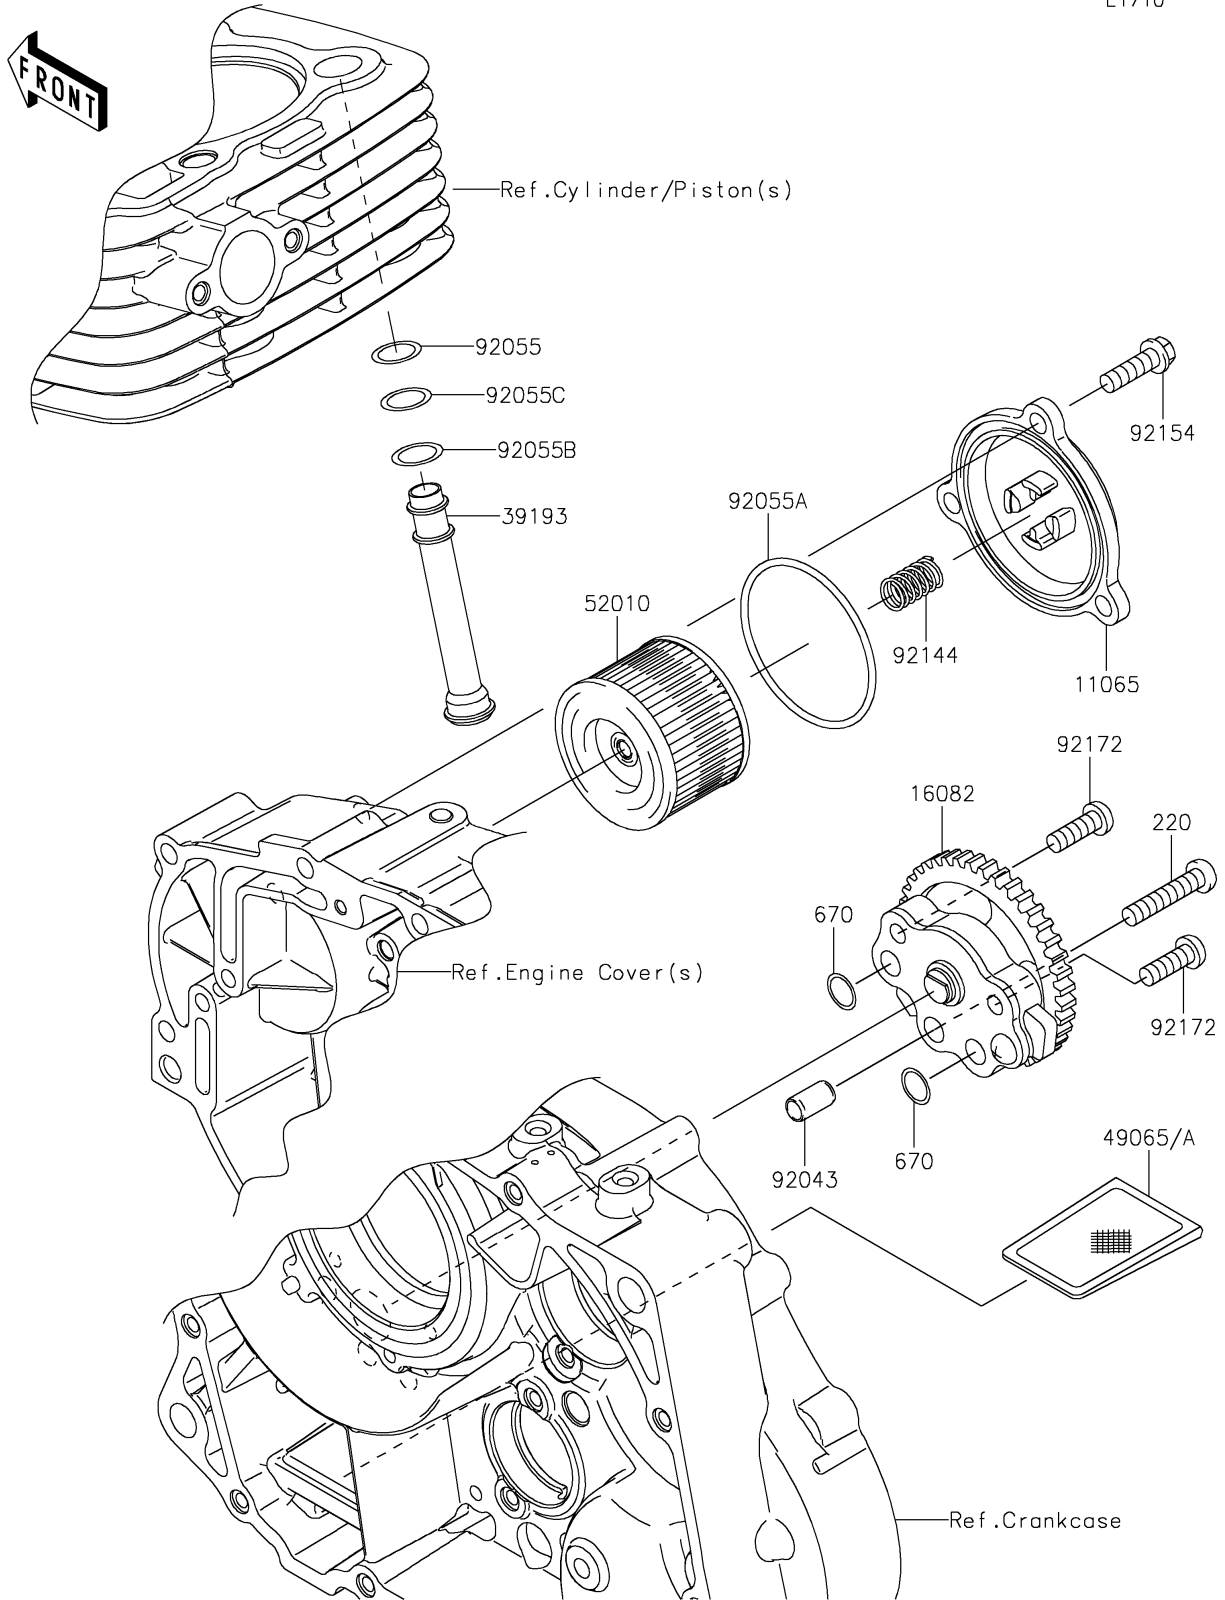

2026 KLX®140R L PARTS DIAGRAM

Oil Pump

E1710

2026 KLX®140R L PARTS LIST

Oil Pump

ITEM NAME	PART NUMBER	QUANTITY
CAP (Ref # 11065)	11065-0818	1
PUMP-ASSY-OIL (Ref # 16082)	16082-0040	1
PIPE-OIL (Ref # 39193)	39193-0578	1
FILTER-OIL (Ref # 49065)	49065-0714	1
FILTER-OIL (Ref # 49065A)	49065-0745	1
ELEMENT-OIL FILTER (Ref # 52010)	52010-0552	1
PIN,6.2X8X14 (Ref # 92043)	92043-1741	1
RING-O,9.8X1.9 (Ref # 92055)	92055-0061	1
RING-O,59.6X2.4 (Ref # 92055A)	92055-0190	1
RING-O,12.8X1.9 (Ref # 92055B)	92055-0773	1
RING-O,9.8X2.4 (Ref # 92055C)	92055-0906	1
SPRING (Ref # 92144)	92144-1892	1
BOLT,FLANGED,6X20 (Ref # 92154)	92154-1219	3
SCREW,6X18 (Ref # 92172)	92172-0831	2
SCREW-PAN-CROS,6X30 (Ref # 220)	220AA0630	1
O RING,9.8X1.9 (Ref # 670)	670B1510	2