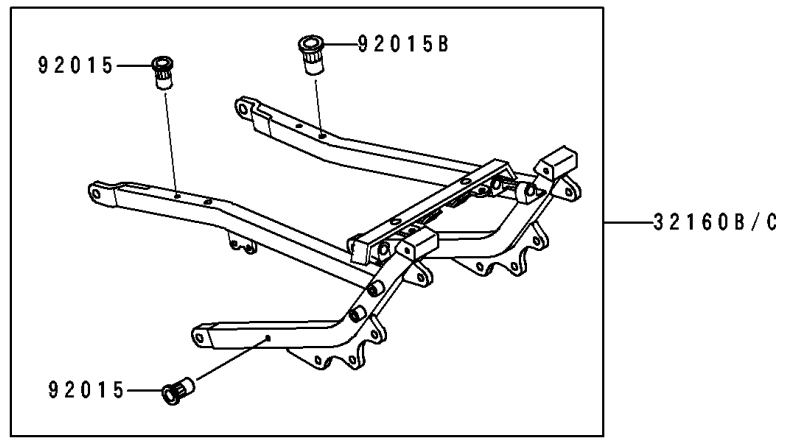

1991 Ninja® ZX™-7 PARTS DIAGRAM

Frame

F2120

1991 Ninja® ZX™ -7 PARTS LIST

Frame

ITEM NAME	PART NUMBER	QUANTITY
FRAME-COMP,FR,SILVER NO.30 (Ref # 32160)	32160-1179-KF	1
FRAME-COMP,RR,SILVER NO.30 (Ref # 32160B)	32160-1182-KF	1
NUT,POP,6MM,L=15 (Ref # 92015)	92015-1791	4
NUT,POP,6MM,L=16.5 (Ref # 92015A)	92015-1792	17
NUT,POP,8MM,L=16.5 (Ref # 92015B)	92015-1793	2
NUT,CAP,25MM (Ref # 92015C)	92015-1847	1
NUT,STEERING STEM,35MM (Ref # 92015D)	92015-1848	1
SEAL-OIL,XMH 43 75 6.4J (Ref # 92049)	92049-1382	1
SEAL-OIL,XMHE 43 55 4J (Ref # 92049A)	92049-1383	1
RING-O,34.5X2.0 (Ref # 92055)	92055-1452	1
BEARING-ROLLER,32907JR-2 (Ref # 92116)	92116-1072	1
BEARING-ROLLER,32907JR-3 (Ref # 92116A)	92116-1074	1
WASHER,CLAW,25.5X40X2.3 (Ref # 92200)	92200-1083	1
WASHER,25.5X42X2.3 (Ref # 92200A)	92200-1084	1