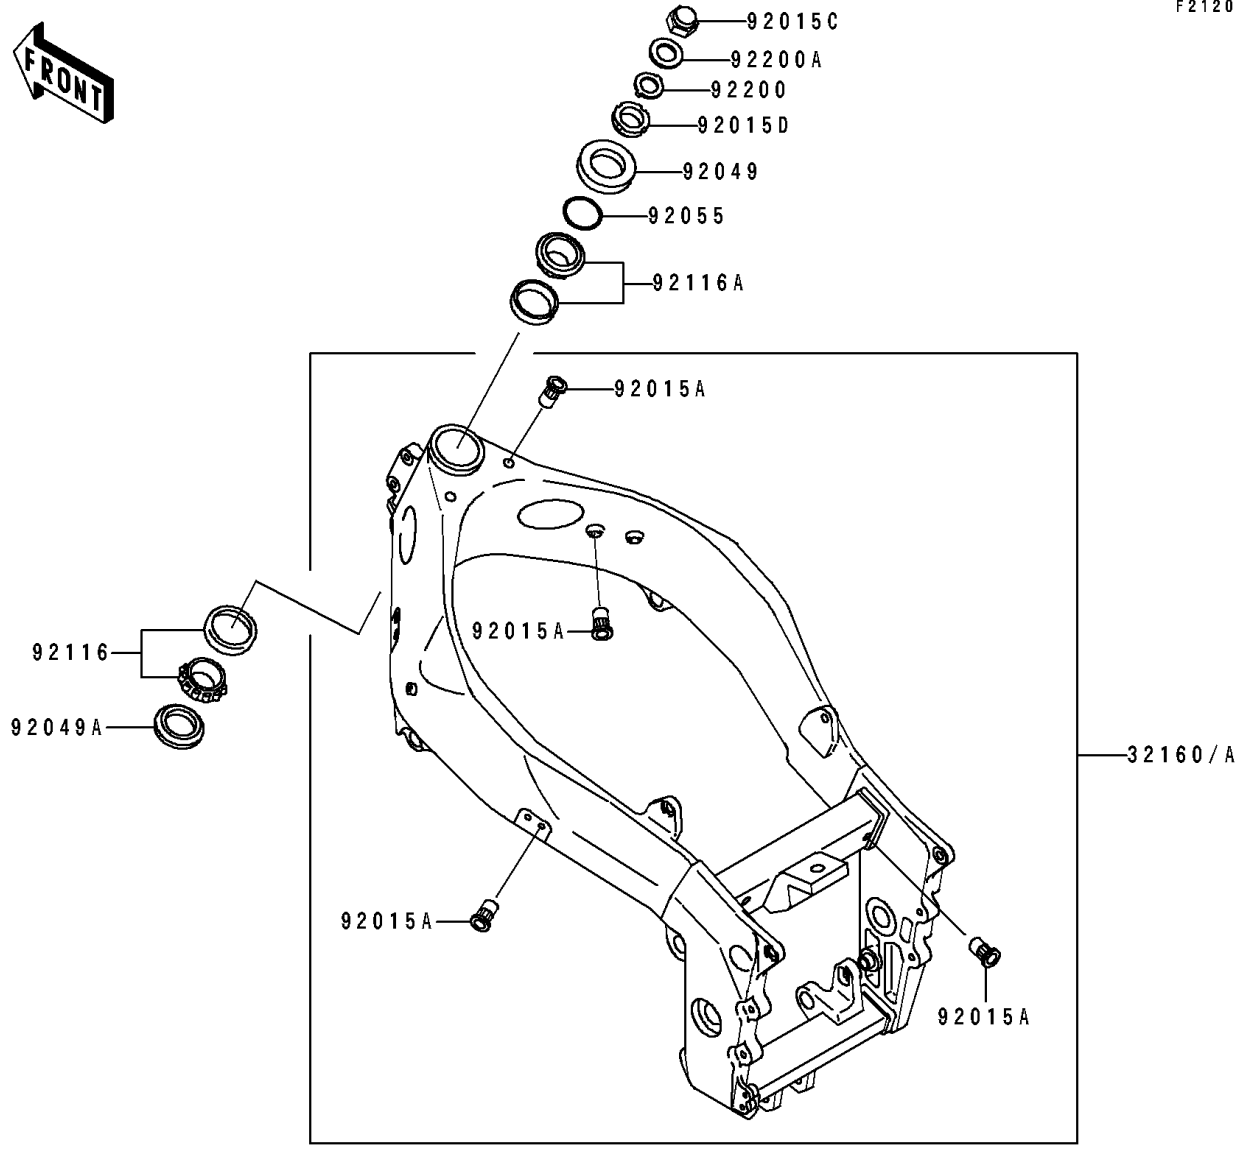

1991 Ninja® ZX™-7 PARTS DIAGRAM

Frame

F2120

1991 Ninja® ZX™ -7 PARTS LIST

Frame

ITEM NAME	PART NUMBER	QUANTITY
FRAME-COMP,FR,SILVER NO.30 (Ref # 32160)	32160-1179-KF	1
FRAME-COMP,RR,SILVER NO.30 (Ref # 32160B)	32160-1182-KF	1
NUT,POP,6MM,L=15 (Ref # 92015)	92015-1791	4
NUT,POP,6MM,L=16.5 (Ref # 92015A)	92015-1792	17
NUT,POP,8MM,L=16.5 (Ref # 92015B)	92015-1793	2
NUT,CAP,25MM (Ref # 92015C)	92015-1847	1
NUT,STEERING STEM,35MM (Ref # 92015D)	92015-1848	1
SEAL-OIL,XMH 43 75 6.4J (Ref # 92049)	92049-1382	1
SEAL-OIL,XMHE 43 55 4J (Ref # 92049A)	92049-1383	1
RING-O,34.5X2.0 (Ref # 92055)	92055-1452	1
BEARING-ROLLER,32907JR-2 (Ref # 92116)	92116-1072	1
BEARING-ROLLER,32907JR-3 (Ref # 92116A)	92116-1074	1
WASHER,CLAW,25.5X40X2.3 (Ref # 92200)	92200-1083	1
WASHER,25.5X42X2.3 (Ref # 92200A)	92200-1084	1