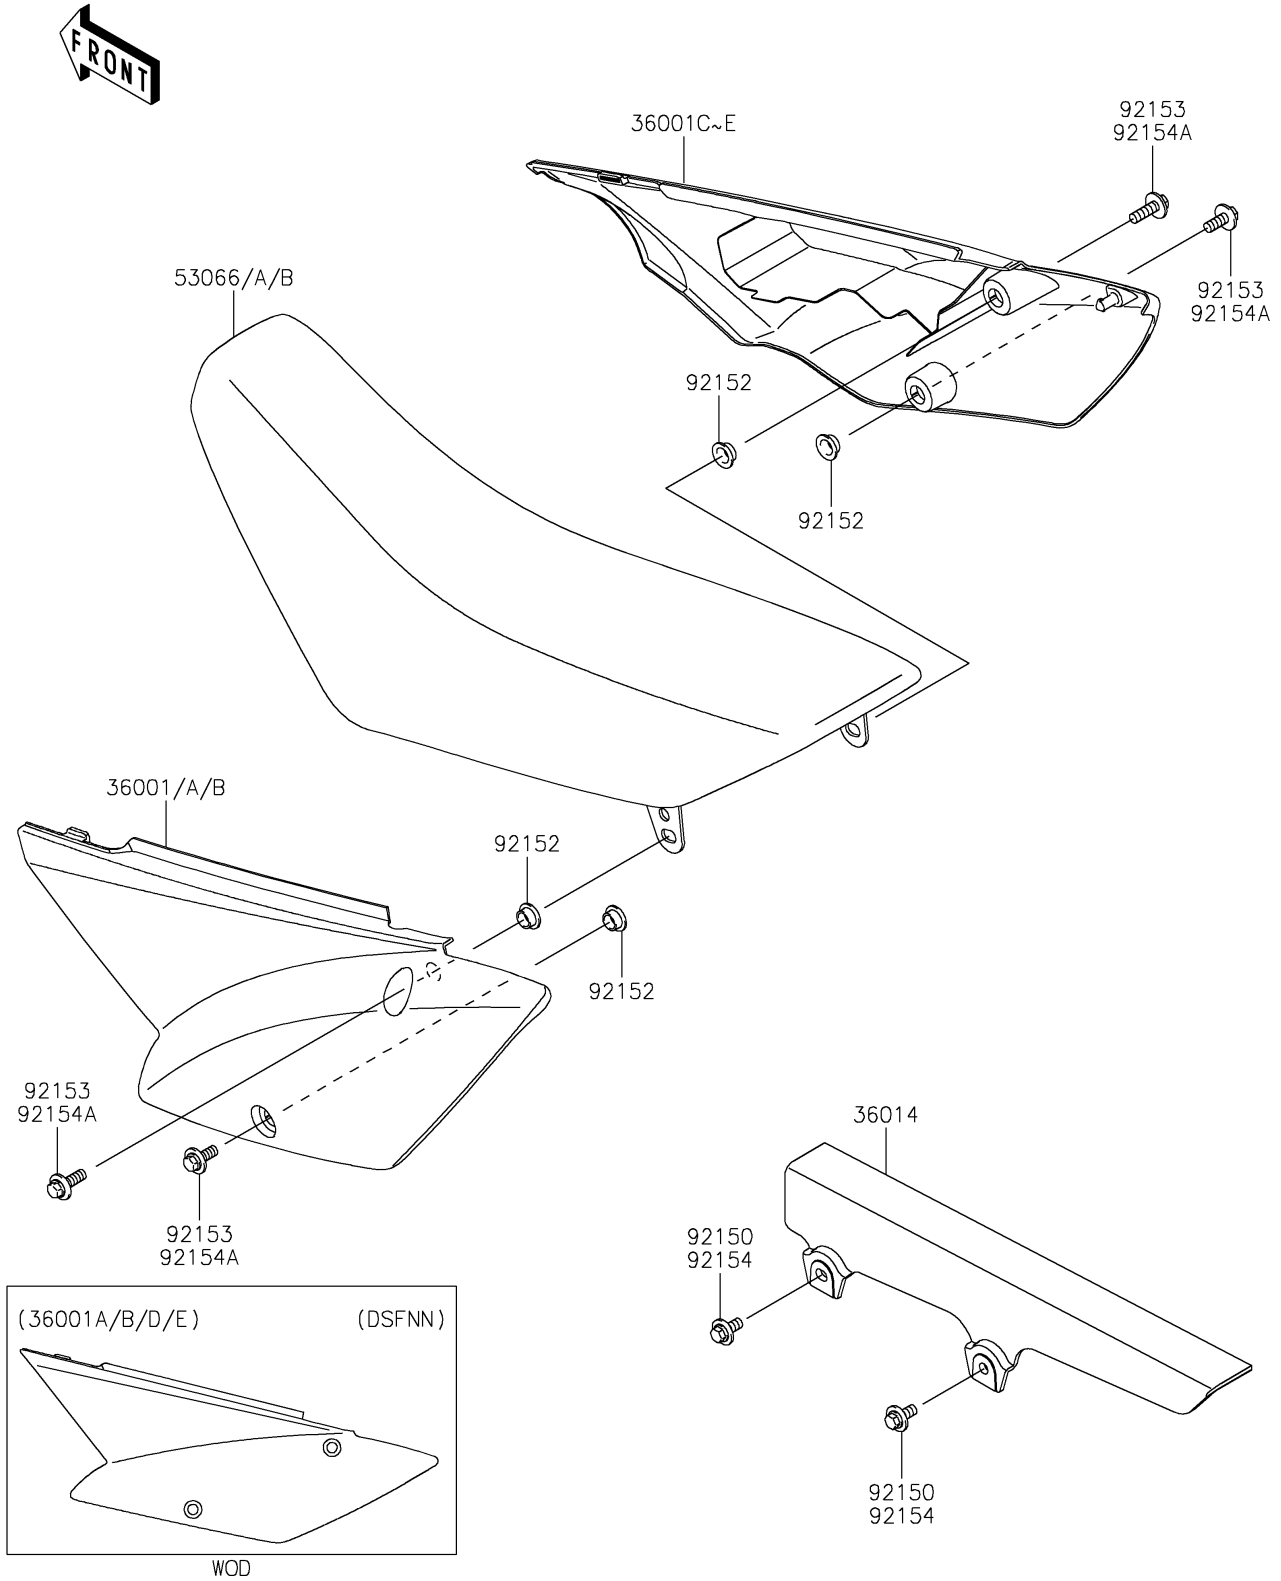

2025 KLX110L PARTS DIAGRAM

Side Covers/Chain Cover

F2610

2025 KLX110L PARTS LIST

Side Covers/Chain Cover

ITEM NAME	PART NUMBER	QUANTITY
COVER-SIDE,LH,L.GREEN (Ref # 36001A)	36001-0204-290	1
COVER-SIDE,LH,B.GRAY (Ref # 36001B)	36001-0204-67A	1
COVER-SIDE,RH,L.GREEN (Ref # 36001D)	36001-0205-290	1
COVER-SIDE,RH,B.GRAY (Ref # 36001E)	36001-0205-67A	1
CASE-CHAIN (Ref # 36014)	36014-1258	1
SEAT-ASSY,BLACK+GRN+BLK (Ref # 53066)	53066-0719-49D	1
SEAT-ASSY,BLACK+GRY (Ref # 53066B)	53066-0719-73E	1
BOLT,FLANGED,6X14 (Ref # 92150)	92150-1689	2
COLLAR (Ref # 92152)	92152-0789	4
BOLT,6X20 (Ref # 92153)	92153-0502	4
BOLT,FLANGED,6X14 (Ref # 92154)	92154-2867	2
BOLT,6X20 (Ref # 92154A)	92154-7217	4