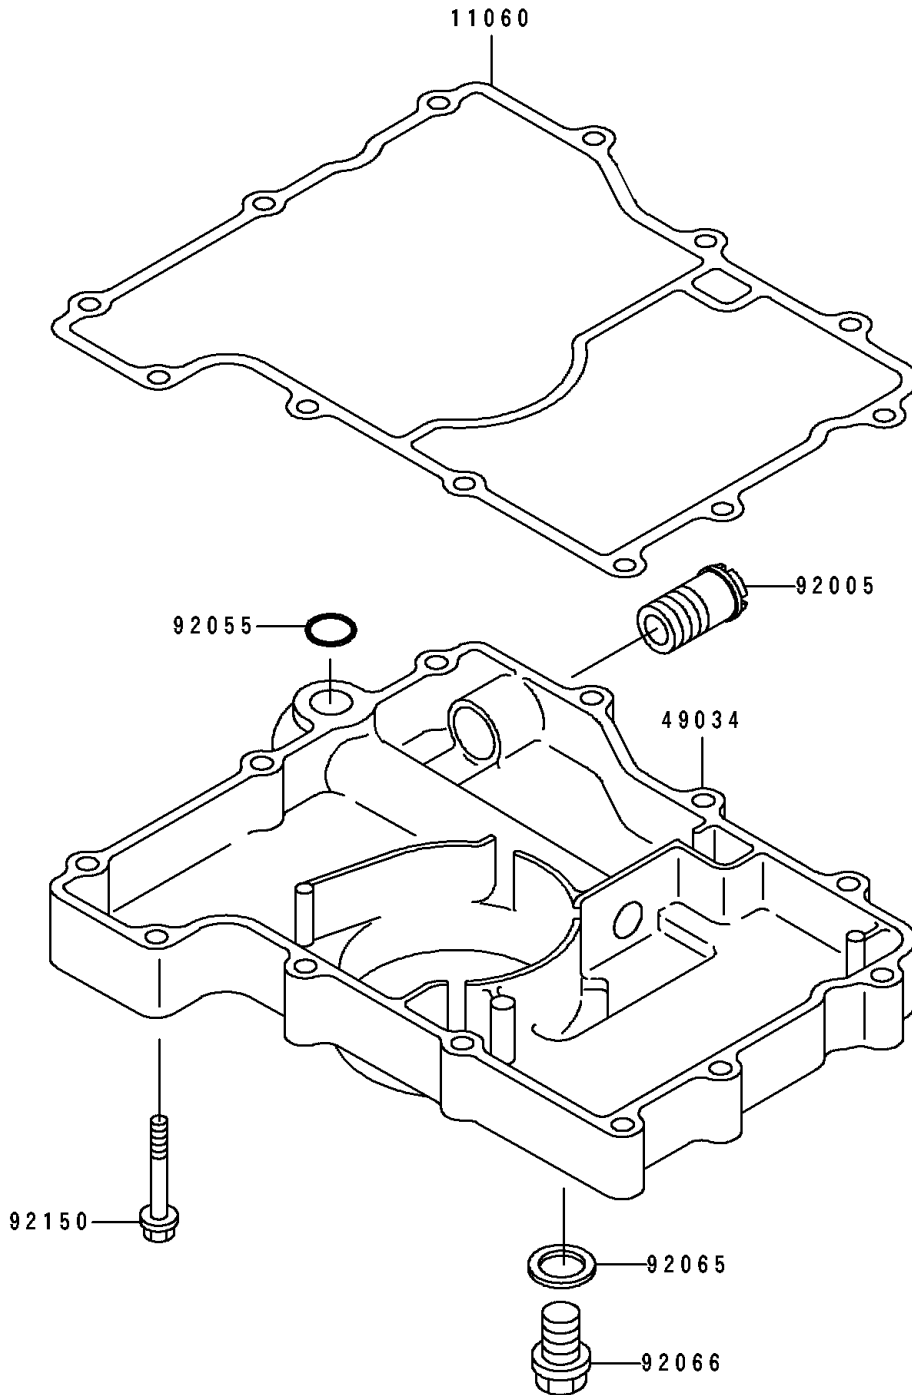

1991 Ninja® ZX™-7 PARTS DIAGRAM

Breather Body/Oil Pan

E1432

1991 Ninja® ZX™-7 PARTS LIST

Breather Body/Oil Pan

ITEM NAME	PART NUMBER	QUANTITY
GASKET,OIL PAN (Ref # 11060)	11060-1081	1
PAN-OIL (Ref # 49034)	49034-1094	1
FITTING,OIL PAN (Ref # 92005)	92005-1222	1
RING-O,19.5MM (Ref # 92055)	92055-077	1
GASKET,12X22X2,DRAIN PLUG (Ref # 92065)	92065-097	1
PLUG,OIL DRAIN,12X15 (Ref # 92066)	92066-1174	1
BOLT,6X38 (Ref # 92150)	92150-1495	12