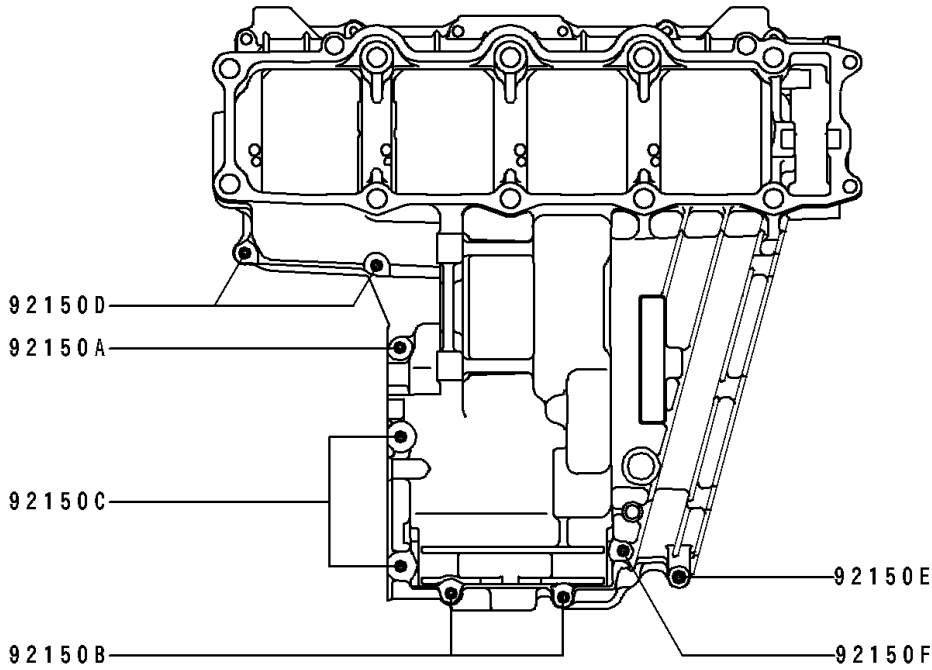

1991 Ninja[®] ZX[™]-7 PARTS DIAGRAM

Crankcase Bolt Pattern

E1412

Upper Case

Lower Case

1991 Ninja® ZX™-7 PARTS LIST

Crankcase Bolt Pattern

ITEM NAME	PART NUMBER	QUANTITY
BOLT,8X90 (Ref # 92150)	92150-1163	10
BOLT,6X38 (Ref # 92150A)	92150-1301	7
BOLT,6X105 (Ref # 92150B)	92150-1464	2
BOLT,8X70 (Ref # 92150C)	92150-1483	2
BOLT,6X35 (Ref # 92150D)	92150-1547	4
BOLT,6X60 (Ref # 92150E)	92150-1548	1
BOLT,6X70 (Ref # 92150F)	92150-1549	1
BOLT,8X115 (Ref # 92150G)	92150-1550	1