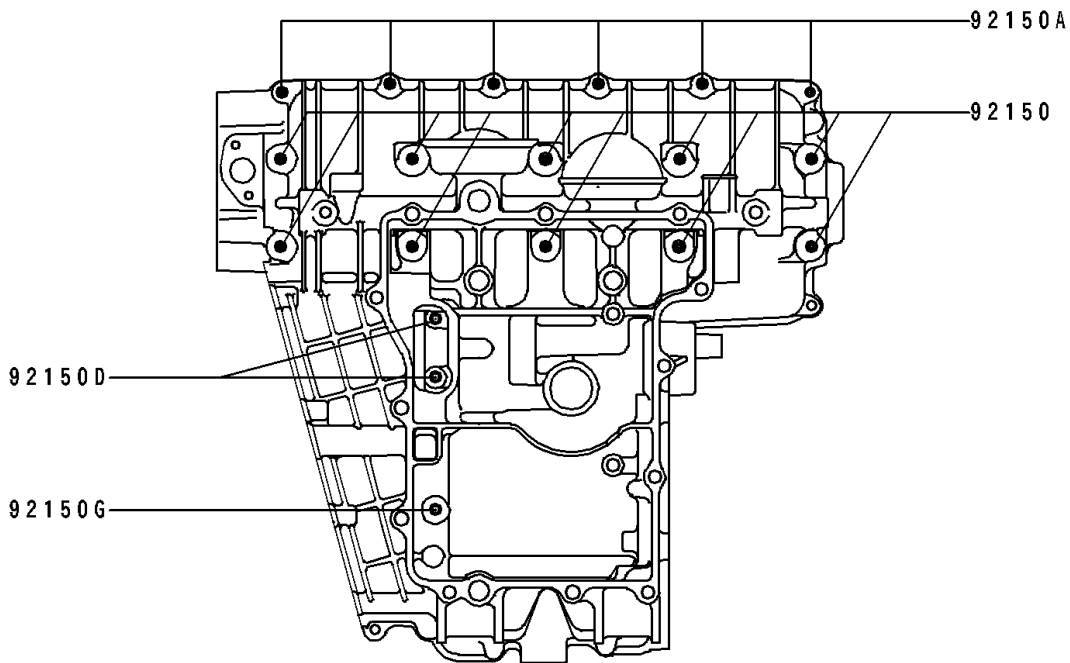

1991 Ninja[®] ZX[™]-7 PARTS DIAGRAM

Crankcase Bolt Pattern

E1412

Upper Case

Lower Case

1991 Ninja® ZX™-7 PARTS LIST

Crankcase Bolt Pattern

ITEM NAME	PART NUMBER	QUANTITY
BOLT,8X90 (Ref # 92150)	92150-1163	10
BOLT,6X38 (Ref # 92150A)	92150-1301	7
BOLT,6X105 (Ref # 92150B)	92150-1464	2
BOLT,8X70 (Ref # 92150C)	92150-1483	2
BOLT,6X35 (Ref # 92150D)	92150-1547	4
BOLT,6X60 (Ref # 92150E)	92150-1548	1
BOLT,6X70 (Ref # 92150F)	92150-1549	1
BOLT,8X115 (Ref # 92150G)	92150-1550	1