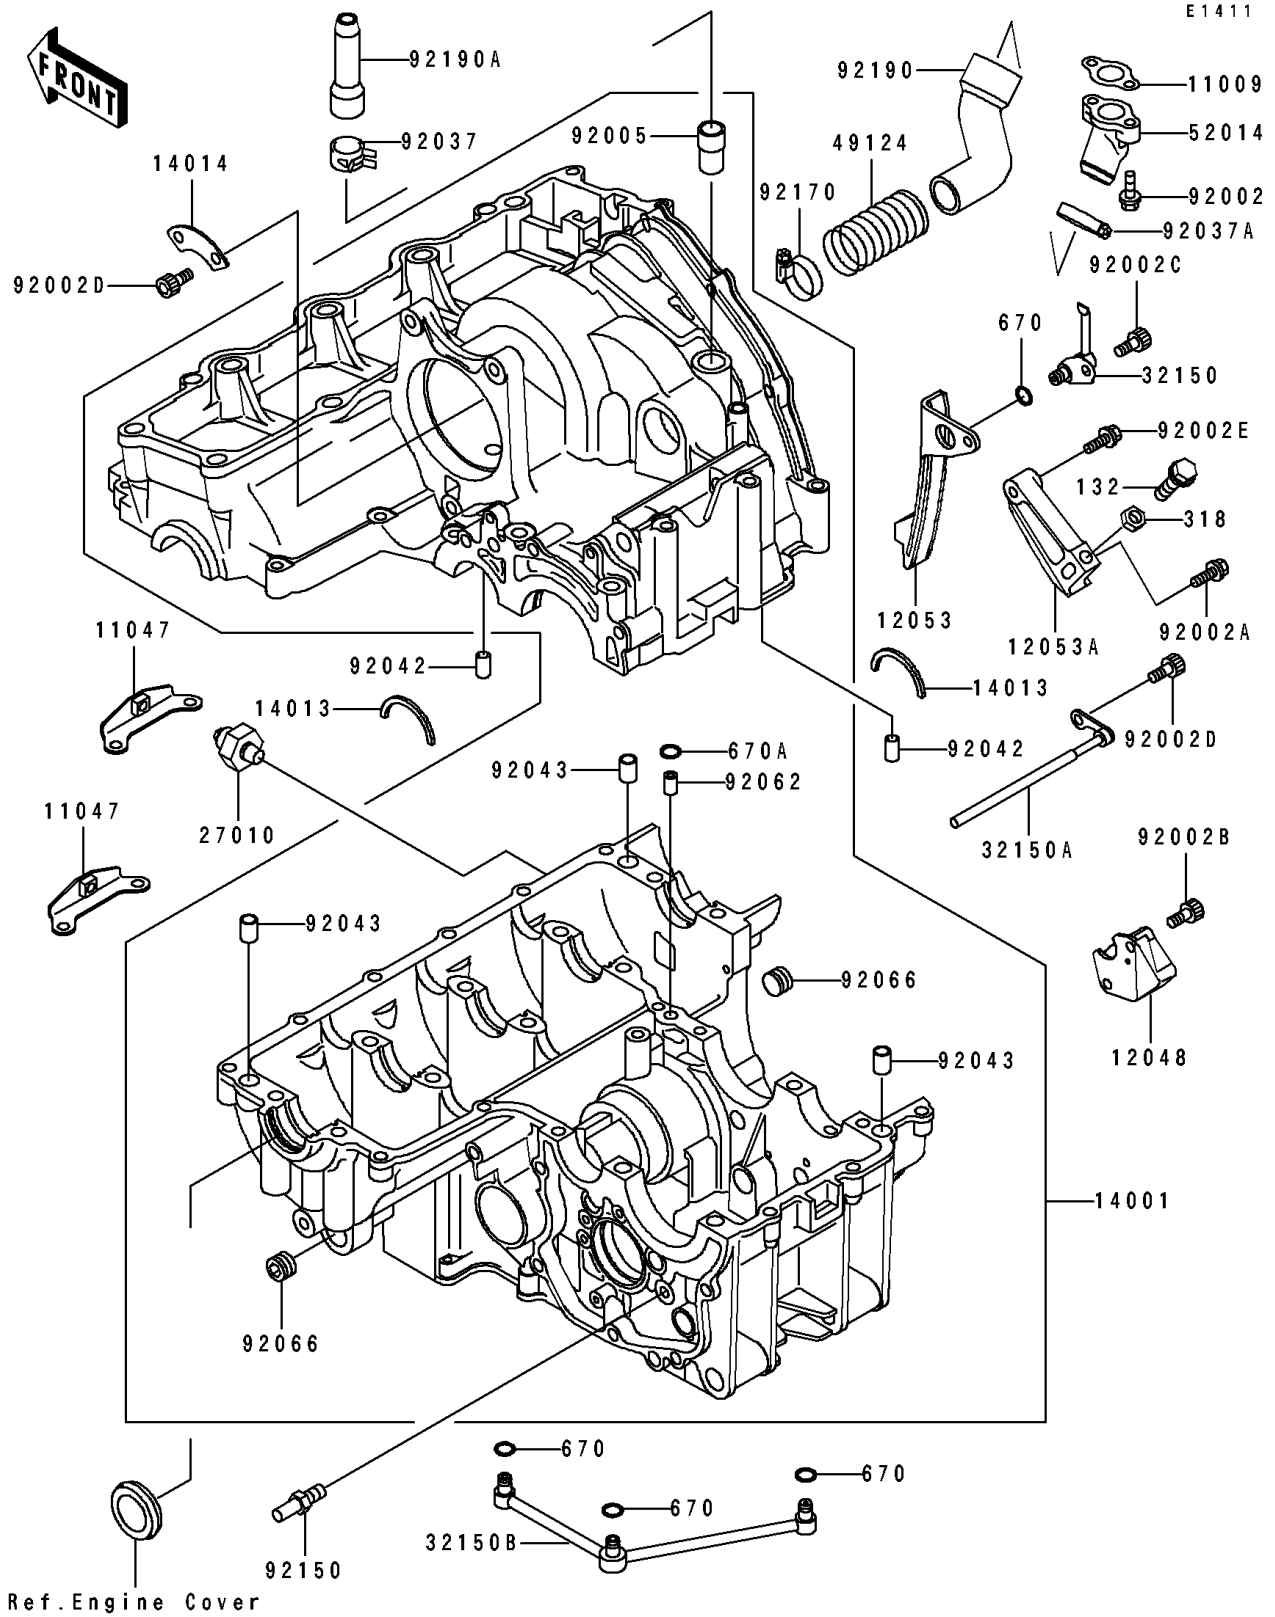

# 1991 Ninja® ZX™-7 PARTS DIAGRAM

## Crankcase

## Crankcase

ITEM NAME	PART NUMBER	QUANTITY
GASKET,ELBOW (Ref # 11009)	11009-1935	1
BRACKET,RADIATOR (Ref # 11047)	11047-1236	2
TENSIONER-ASSY (Ref # 12048)	12048-1109	1
GUIDE-CHAIN (Ref # 12053)	12053-1281	1
GUIDE-CHAIN (Ref # 12053A)	12053-1285	1
SET-CRANKCASE (Ref # 14001)	14001-1078	1
RING-POSITION,T=1.98 (Ref # 14013)	14013-1004	2
PLATE-POSITION (Ref # 14014)	14014-1056	1
SWITCH,OIL PRESSURE (Ref # 27010)	27010-1155	1
PIPE (Ref # 32150)	32150-1794	1
PIPE (Ref # 32150A)	32150-1795	1
PIPE (Ref # 32150B)	32150-1796	1
SPRING-TUBE GUARD (Ref # 49124)	49124-1056	1
ELBOW (Ref # 52014)	52014-1069	1
BOLT,6X20 (Ref # 92002)	92002-1343	2
BOLT,6X25 (Ref # 92002A)	92002-1582	1
BOLT,SOCKET,6X25 (Ref # 92002B)	92002-1696	2
BOLT,SOCKET,6X16 (Ref # 92002C)	92002-1778	1
BOLT,SOCKET,6X12 (Ref # 92002D)	92002-1796	3
BOLT,6X30 (Ref # 92002E)	92002-1797	1
FITTING,BREATHER (Ref # 92005)	92005-1129	1
CLAMP (Ref # 92037)	92037-1730	1
CLAMP,COOLING HOSE (Ref # 92037A)	92037-1989	1
PIN,DOWEL,6X16 (Ref # 92042)	92042-016	2
PIN,DOWEL,10X14 (Ref # 92043)	92043-1037	3
NOZZLE (Ref # 92062)	92062-1074	1
PLUG (Ref # 92066)	92066-1262	2
BOLT,RETURN SPRING (Ref # 92150)	92150-1467	1
CLAMP,COOLING HOSE (Ref # 92170)	92170-1033	1

## Crankcase

ITEM NAME	PART NUMBER	QUANTITY
TUBE (Ref # 92190)	92190-1244	1
TUBE,BREATHER (Ref # 92190A)	92190-1245	1
BOLT-FLANGED-SMALL (Ref # 132)	132G0820	1
NUT-HEX-SMALL,8MM (Ref # 318)	318B0800	1
O RING (Ref # 670)	670D1505	4
O RING,8MM (Ref # 670A)	670D1508	1