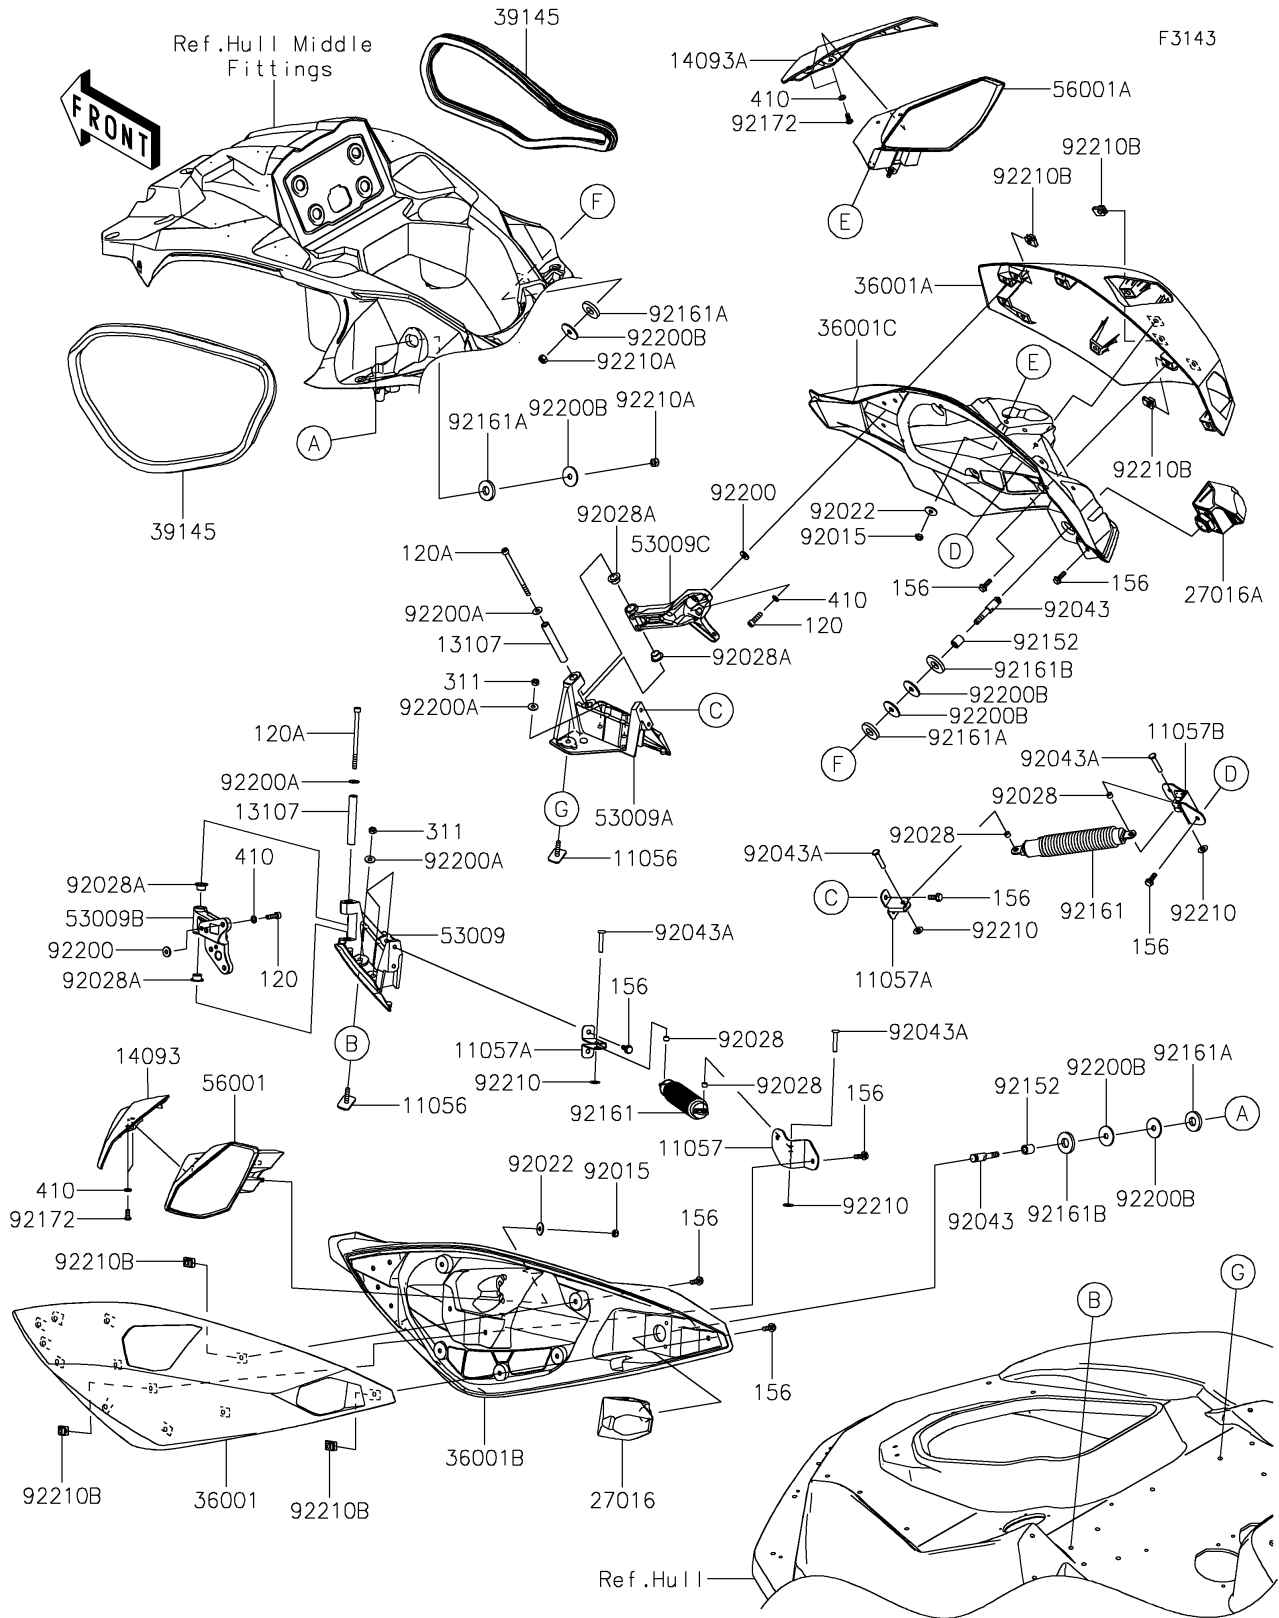

2025 JET SKI® ULTRA® 310LX-S PARTS DIAGRAM

Hull Fittings(Side Storage)