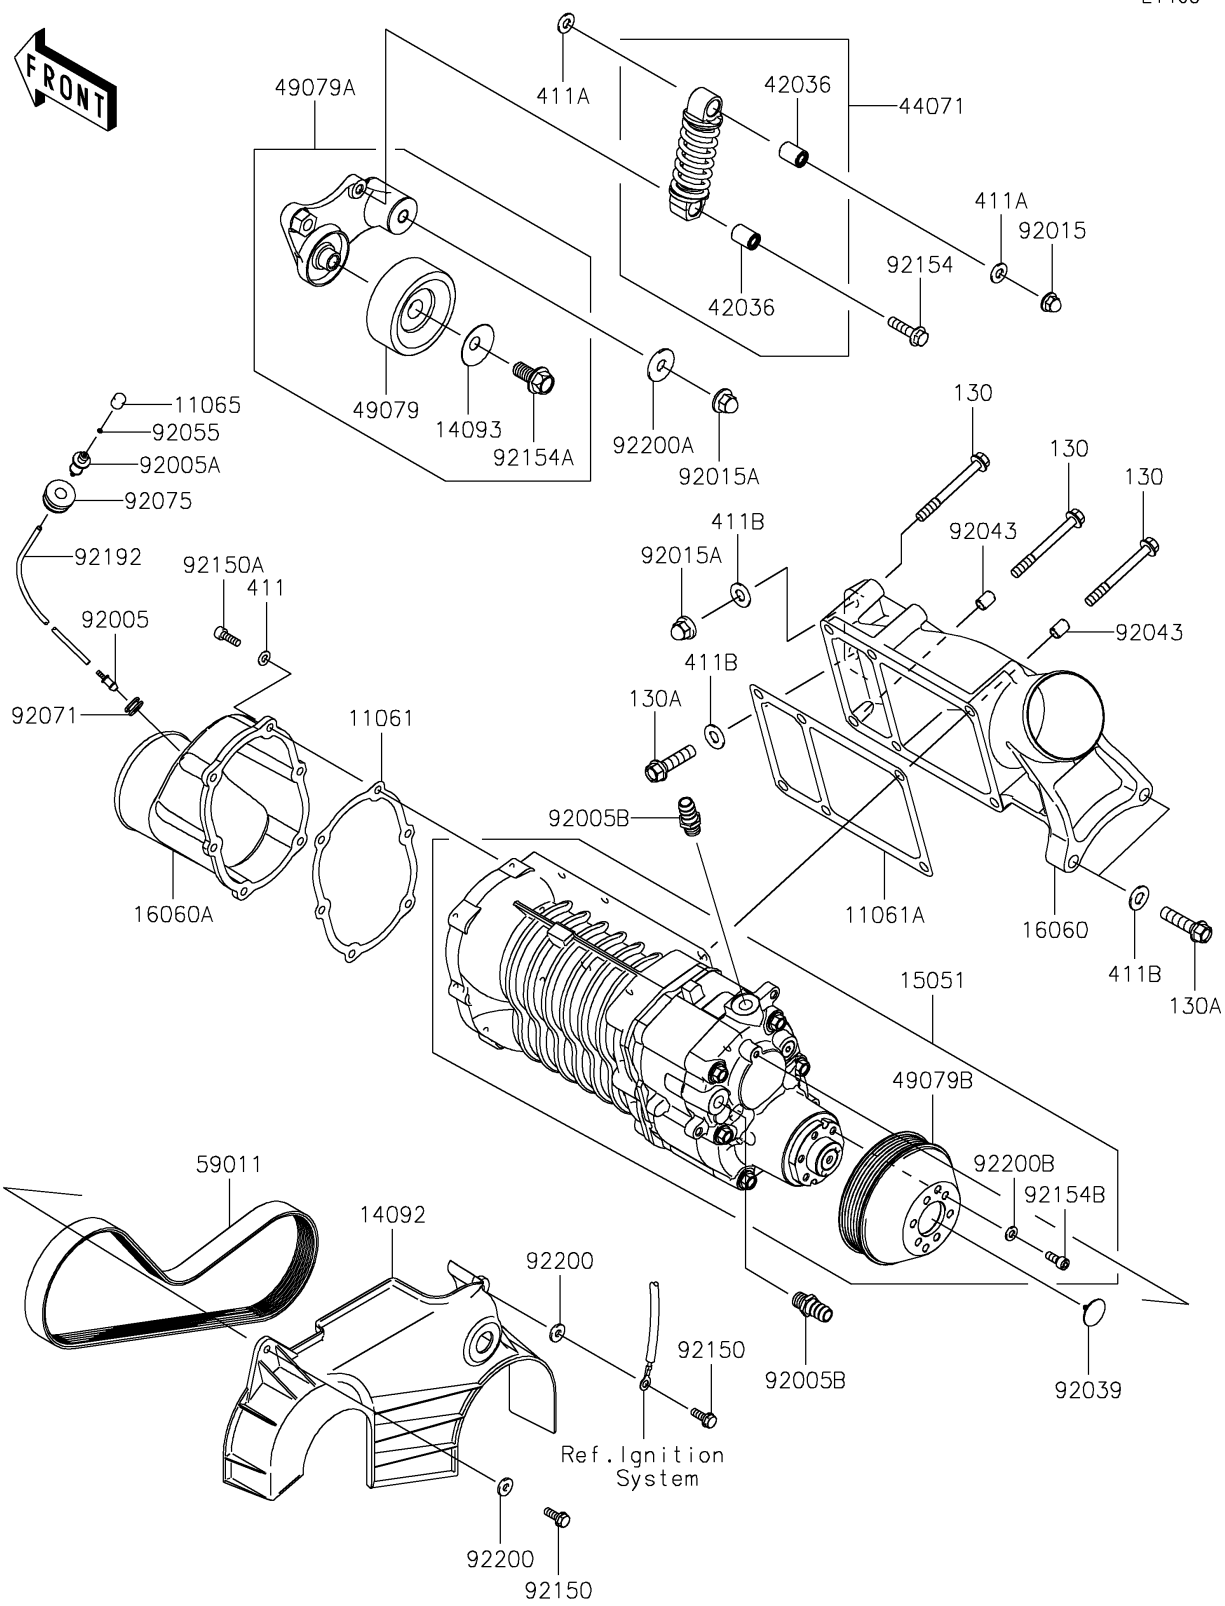

2025 JET SKI® ULTRA® 310LX-S PARTS DIAGRAM

Super Charger

E1460

2025 JET SKI® ULTRA® 310LX-S PARTS LIST

Super Charger

ITEM NAME	PART NUMBER	QUANTITY
GASKET,COMPRESSOR INLET (Ref # 11061)	11061-0760	1
GASKET,COMPRESSOR OUT (Ref # 11061A)	11061-3763	1
CAP (Ref # 11065)	11065-0156	1
COVER,BELT (Ref # 14092)	14092-0838	1
COVER (Ref # 14093)	14093-0222	1
COMPRESSOR-AIR,SUPER CHARGER (Ref # 15051)	15051-3704	1
PIPE-INTAKE,COMPRESSOR OUT (Ref # 16060)	16060-0028	1
PIPE-INTAKE,COMPRESSOR INLET (Ref # 16060A)	16060-0738	1
SLEEVE (Ref # 42036)	42036-0713	2
DAMPER-ASSY (Ref # 44071)	44071-0776	1
PULLEY-BELT (Ref # 49079)	49079-0025	1
PULLEY-BELT (Ref # 49079A)	49079-0028	1
PULLEY-BELT (Ref # 49079B)	49079-3704	1
BELT,6PK845 (Ref # 59011)	59011-0032	1
FITTING (Ref # 92005)	92005-0722	1
FITTING (Ref # 92005A)	92005-0723	1
FITTING (Ref # 92005B)	92005-3714	2
NUT,CAP,8MM (Ref # 92015)	92015-1371	1
NUT,10MM (Ref # 92015A)	92015-1649	2
RIVET (Ref # 92039)	92039-3795	1
PIN,8.2X10.5X14 (Ref # 92043)	92043-3764	2
RING-O,2X1 (Ref # 92055)	92055-0718	1
GROMMET (Ref # 92071)	92071-3733	1
DAMPER,FUEL TANK (Ref # 92075)	92075-1424	1
BOLT,6X18 (Ref # 92150)	92150-3729	2
BOLT,SOCKET,6X18 (Ref # 92150A)	92150-3775	6
BOLT (Ref # 92154)	92154-0865	1
BOLT (Ref # 92154A)	92154-1626	1
BOLT,SOCKET,6X16 (Ref # 92154B)	92154-3714	6

2025 JET SKI® ULTRA® 310LX-S PARTS LIST

Super Charger

ITEM NAME	PART NUMBER	QUANTITY
TUBE,3X4X600 (Ref # 92192)	92192-1004	1
WASHER,6.5X16X2.0 (Ref # 92200)	92200-1543	2
WASHER (Ref # 92200A)	92200-3762	1
WASHER,6.5X13X1.5 (Ref # 92200B)	92200-3814	6
BOLT-FLANGED,8X75 (Ref # 130)	130CD0875	6
BOLT-FLANGED,10X40 (Ref # 130A)	130CD1040	3
WASHER-PLAIN,6MM (Ref # 411)	411S0600	6
WASHER-PLAIN,8MM (Ref # 411A)	411S0800	2
WASHER-PLAIN,10MM (Ref # 411B)	411S1000	4