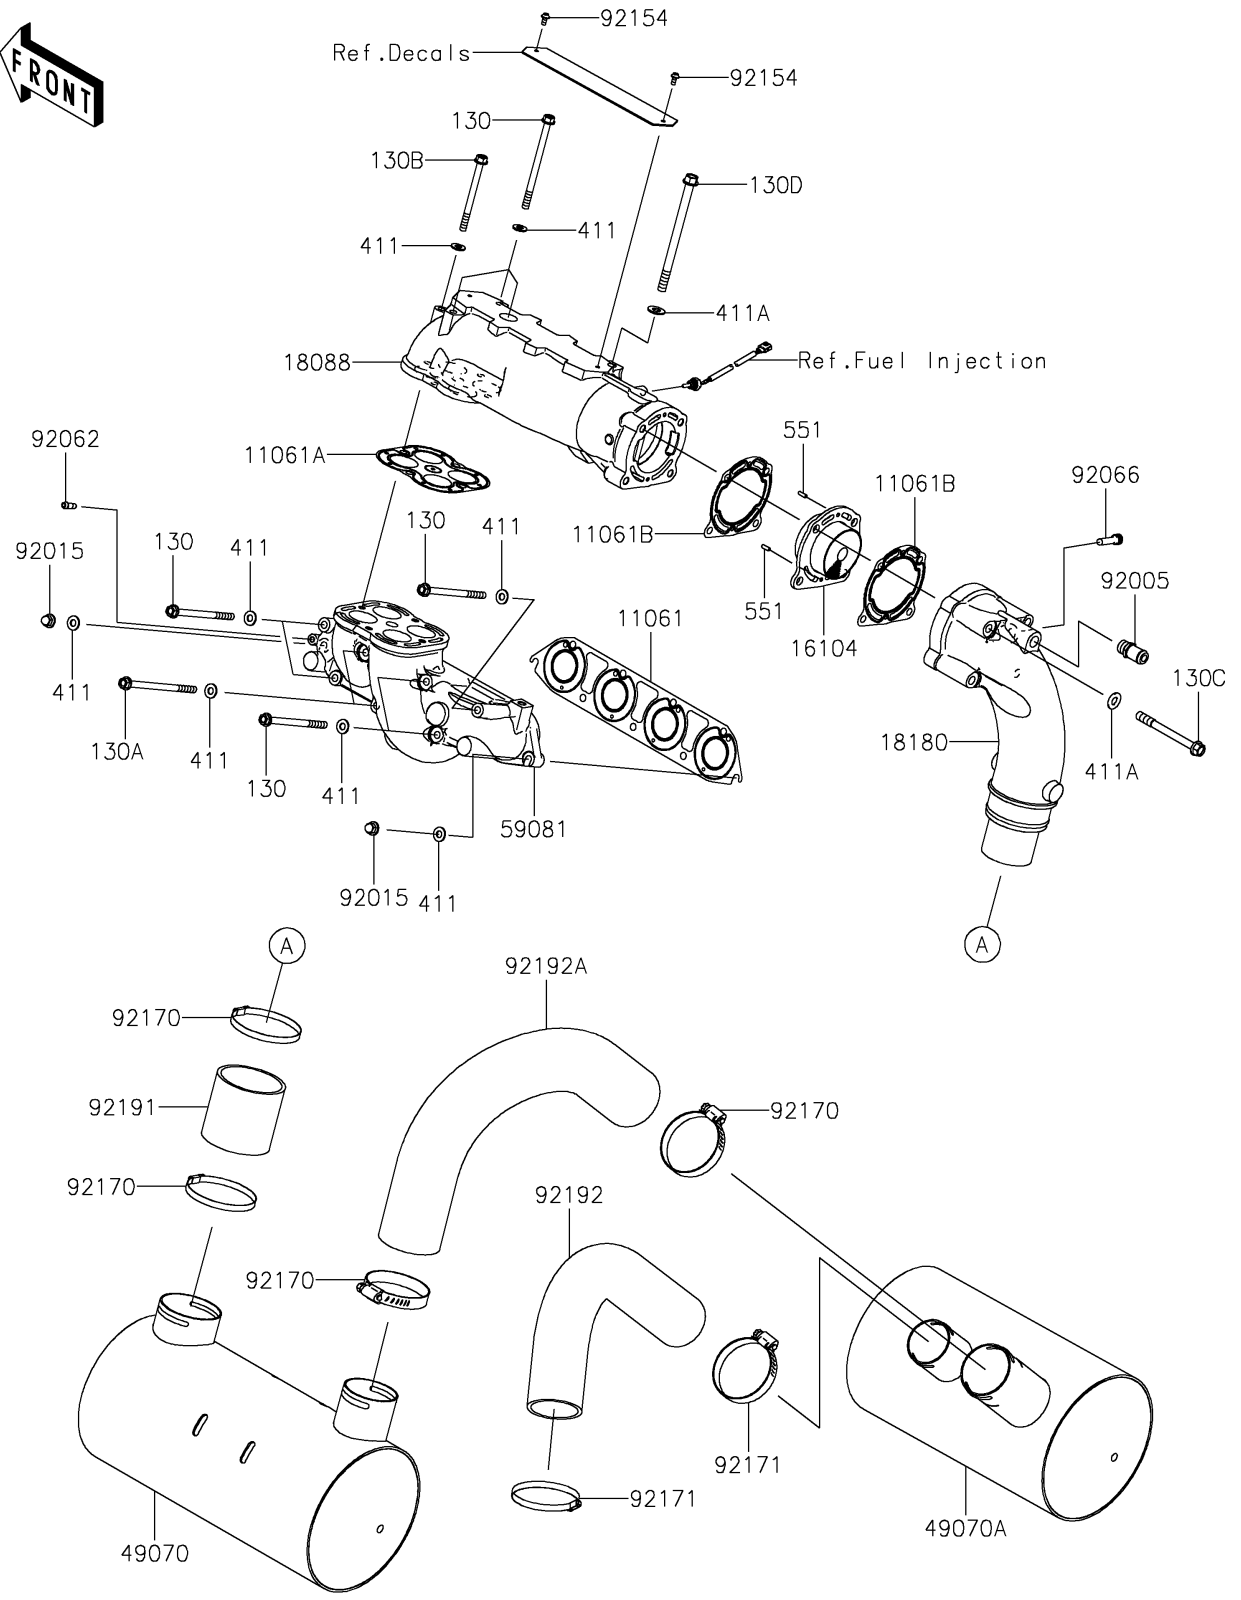

2024 JET SKI® ULTRA® 310LX-S PARTS DIAGRAM

Muffler(s)

E1140

2024 JET SKI® ULTRA® 310LX-S PARTS LIST

Muffler(s)

ITEM NAME	PART NUMBER	QUANTITY
GASKET,MANIFOLD EXHAUST (Ref # 11061)	11061-3742	1
GASKET,PIPE EXHAUST (Ref # 11061A)	11061-3762	1
GASKET,MUFFLER (Ref # 11061B)	11061-3768	2
FILTER-COMP,MUFFLER (Ref # 16104)	16104-0012	1
PIPE-EXHAUST (Ref # 18088)	18088-3730	1
BODY-MUFFLER (Ref # 18180)	18180-0825	1
MUFFLER-COMP,1ST (Ref # 49070)	49070-0749	1
MUFFLER-COMP,2ND (Ref # 49070A)	49070-0750	1
MANIFOLD-EXHAUST (Ref # 59081)	59081-3744	1
FITTING (Ref # 92005)	92005-0728	1
NUT,CAP,8MM (Ref # 92015)	92015-1371	2
NOZZLE (Ref # 92062)	92062-0562	1
PLUG,FILTER STOPPER (Ref # 92066)	92066-0764	1
BOLT,SOCKET,5X10 (Ref # 92154)	92154-0211	2
CLAMP (Ref # 92170)	92170-3764	4
CLAMP (Ref # 92171)	92171-3715	2
TUBE,PIPE EX-MUFFLER (Ref # 92191)	92191-3986	1
TUBE,2ND-TAIL PIPE (Ref # 92192)	92192-3762	1
TUBE,1ST-2ND (Ref # 92192A)	92192-3860	1
BOLT-FLANGED,8X120 (Ref # 130)	130CD08120	8
BOLT-FLANGED,8X140 (Ref # 130A)	130CD08140	2
BOLT-FLANGED,8X95 (Ref # 130B)	130CD0895	1
BOLT-FLANGED,10X100 (Ref # 130C)	130CD10100	4
BOLT-FLANGED,10X150 (Ref # 130D)	130CD10150	1
WASHER-PLAIN,8MM (Ref # 411)	411S0800	13
WASHER-PLAIN,10MM (Ref # 411A)	411S1000	5
PIN-DOWEL (Ref # 551)	551R0412	2