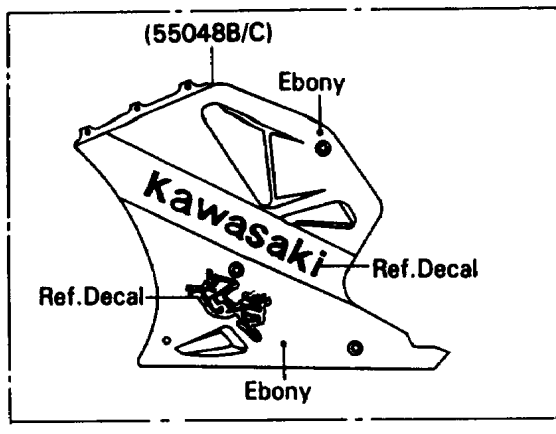

1990 Ninja® ZX™ -7 PARTS DIAGRAM

Cowling Lower

1990 Ninja® ZX™-7 PARTS LIST

Cowling Lowers

ITEM NAME	PART NUMBER	QUANTITY
BRACKET (Ref # 11046)	11046-1512	2
BRACKET,LWR COWLING (Ref # 11046A)	11046-1516	1
BRACKET,SIDE COWLING,FR,LH (Ref # 11047)	11047-1006	1
BRACKET,SIDE COWLING,FR,RH (Ref # 11047A)	11047-1007	1
PLATE (Ref # 13183)	13183-1474	2
TRIM-SEAL,SIDE COWLING (Ref # 39145)	39145-1055	2
COWLING,LWR,FR,BLUE 24 (Ref # 55028)	55028-1236-DB	1
COWLING,LWR,FR,EBONY (Ref # 55028A)	55028-1236-H8	1
COWLING.,SIDE,LH,GREEN/BLUE (Ref # 55048)	55048-5356-DY	1
COWLING.,SIDE,RH,GREEN/BLUE (Ref # 55048A)	55048-5357-DY	1
COWLING.,SIDE,LH,EBONY (Ref # 55048B)	55048-5393-H8	1
COWLING.,SIDE,RH,EBONY (Ref # 55048C)	55048-5394-H8	1
BOLT,SOCKET,6X18,BLACK (Ref # 92002)	92002-1514	6
SCREW,5X16,BLACK (Ref # 92009)	92009-1301	4
SCREW,5X14,BLACK (Ref # 92009A)	92009-1383	4
SCREW,5X20,BLACK (Ref # 92009B)	92009-1453	2
NUT,5MM (Ref # 92015)	92015-1710	4
WASHER,NYLON,5.3X11.5X1.5 (Ref # 92022)	92022-1521	6
DAMPER (Ref # 92075)	92075-1634	6
SEAL (Ref # 92093)	92093-1277	2
COLLAR,BLACK (Ref # 92143)	92143-1226	6
BOLT-FLANGED,6X8 (Ref # 130)	130J0608	2
BOLT-FLANGED (Ref # 130A)	130J0610	2