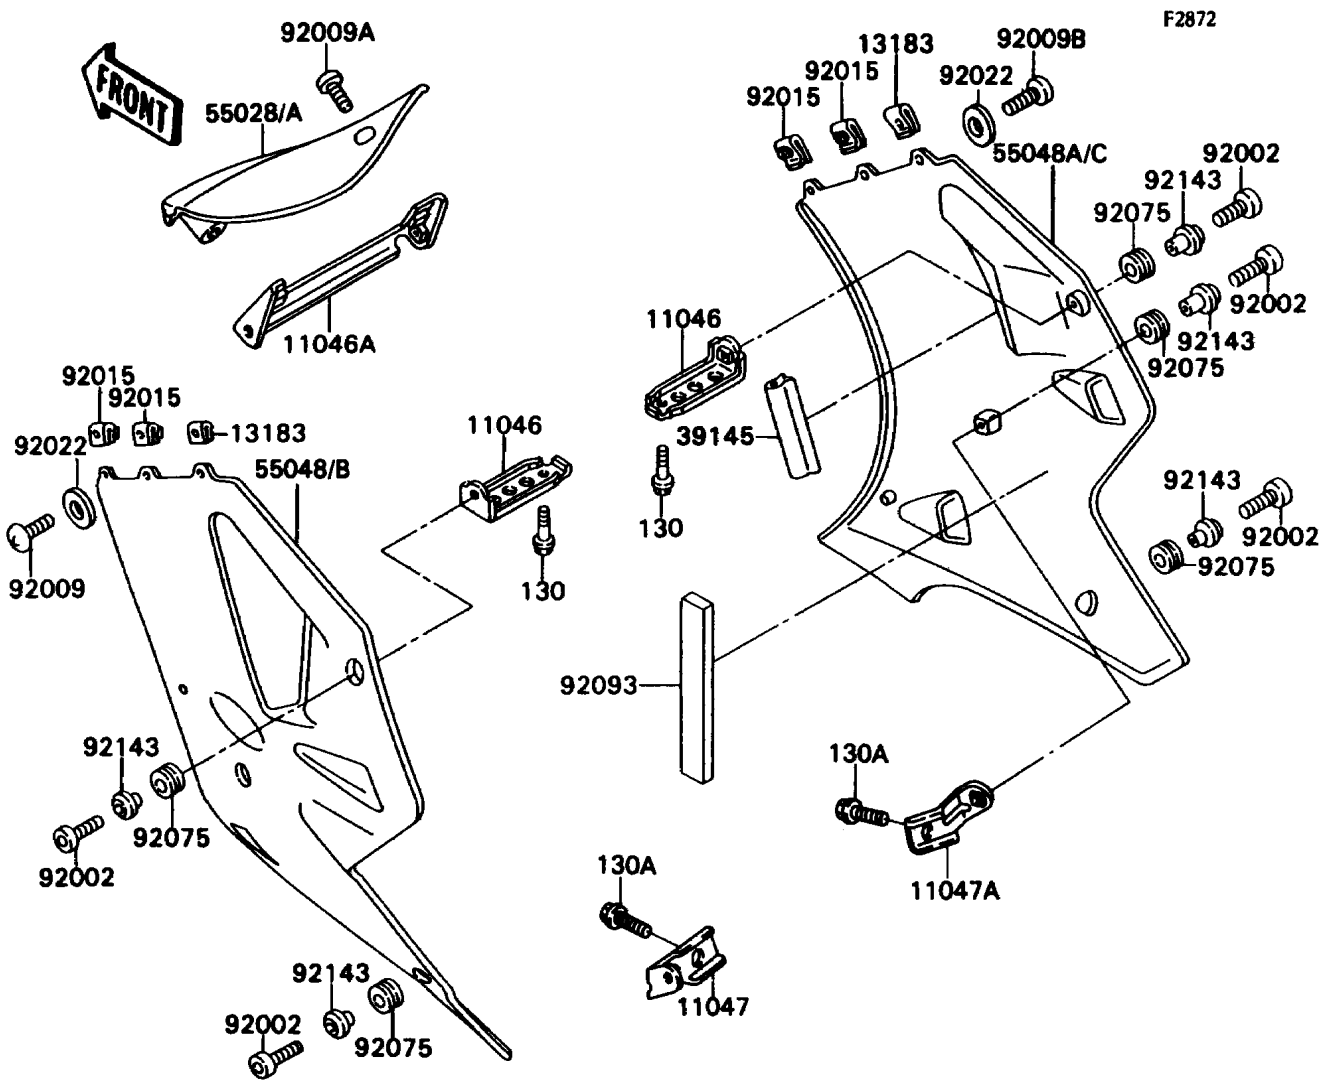

1990 Ninja® ZX™ -7 PARTS DIAGRAM

Cowling Lower

1990 Ninja® ZX™-7 PARTS LIST

Cowling Lowers

ITEM NAME	PART NUMBER	QUANTITY
BRACKET (Ref # 11046)	11046-1512	2
BRACKET,LWR COWLING (Ref # 11046A)	11046-1516	1
BRACKET,SIDE COWLING,FR,LH (Ref # 11047)	11047-1006	1
BRACKET,SIDE COWLING,FR,RH (Ref # 11047A)	11047-1007	1
PLATE (Ref # 13183)	13183-1474	2
TRIM-SEAL,SIDE COWLING (Ref # 39145)	39145-1055	2
COWLING,LWR,FR,BLUE 24 (Ref # 55028)	55028-1236-DB	1
COWLING,LWR,FR,EBONY (Ref # 55028A)	55028-1236-H8	1
COWLING.,SIDE,LH,GREEN/BLUE (Ref # 55048)	55048-5356-DY	1
COWLING.,SIDE,RH,GREEN/BLUE (Ref # 55048A)	55048-5357-DY	1
COWLING.,SIDE,LH,EBONY (Ref # 55048B)	55048-5393-H8	1
COWLING.,SIDE,RH,EBONY (Ref # 55048C)	55048-5394-H8	1
BOLT,SOCKET,6X18,BLACK (Ref # 92002)	92002-1514	6
SCREW,5X16,BLACK (Ref # 92009)	92009-1301	4
SCREW,5X14,BLACK (Ref # 92009A)	92009-1383	4
SCREW,5X20,BLACK (Ref # 92009B)	92009-1453	2
NUT,5MM (Ref # 92015)	92015-1710	4
WASHER,NYLON,5.3X11.5X1.5 (Ref # 92022)	92022-1521	6
DAMPER (Ref # 92075)	92075-1634	6
SEAL (Ref # 92093)	92093-1277	2
COLLAR,BLACK (Ref # 92143)	92143-1226	6
BOLT-FLANGED,6X8 (Ref # 130)	130J0608	2
BOLT-FLANGED (Ref # 130A)	130J0610	2