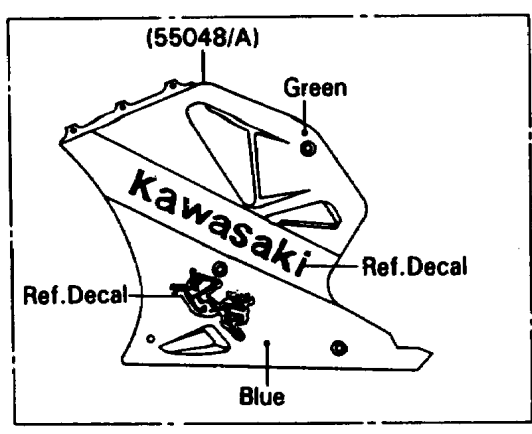

1990 Ninja® ZX™ -7 PARTS DIAGRAM

Cowling Lower

1990 Ninja® ZX™-7 PARTS LIST

Cowling Lowers

ITEM NAME	PART NUMBER	QUANTITY
BRACKET (Ref # 11046)	11046-1512	2
BRACKET,LWR COWLING (Ref # 11046A)	11046-1516	1
BRACKET,SIDE COWLING,FR,LH (Ref # 11047)	11047-1006	1
BRACKET,SIDE COWLING,FR,RH (Ref # 11047A)	11047-1007	1
PLATE (Ref # 13183)	13183-1474	2
TRIM-SEAL,SIDE COWLING (Ref # 39145)	39145-1055	2
COWLING,LWR,FR,BLUE 24 (Ref # 55028)	55028-1236-DB	1
COWLING,LWR,FR,EBONY (Ref # 55028A)	55028-1236-H8	1
COWLING.,SIDE,LH,GREEN/BLUE (Ref # 55048)	55048-5356-DY	1
COWLING.,SIDE,RH,GREEN/BLUE (Ref # 55048A)	55048-5357-DY	1
COWLING.,SIDE,LH,EBONY (Ref # 55048B)	55048-5393-H8	1
COWLING.,SIDE,RH,EBONY (Ref # 55048C)	55048-5394-H8	1
BOLT,SOCKET,6X18,BLACK (Ref # 92002)	92002-1514	6
SCREW,5X16,BLACK (Ref # 92009)	92009-1301	4
SCREW,5X14,BLACK (Ref # 92009A)	92009-1383	4
SCREW,5X20,BLACK (Ref # 92009B)	92009-1453	2
NUT,5MM (Ref # 92015)	92015-1710	4
WASHER,NYLON,5.3X11.5X1.5 (Ref # 92022)	92022-1521	6
DAMPER (Ref # 92075)	92075-1634	6
SEAL (Ref # 92093)	92093-1277	2
COLLAR,BLACK (Ref # 92143)	92143-1226	6
BOLT-FLANGED,6X8 (Ref # 130)	130J0608	2
BOLT-FLANGED (Ref # 130A)	130J0610	2