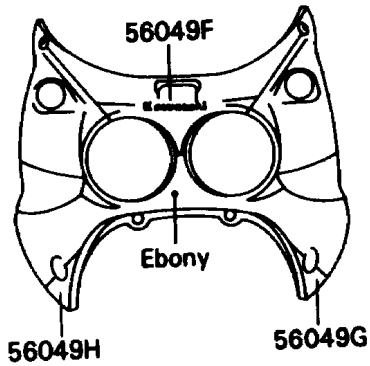

1990 Ninja® ZX™ -7 PARTS DIAGRAM

Decals(Ebony/Gray)

F2861

1990 Ninja® ZX™-7 PARTS LIST

Decals(Ebony/Gray)

ITEM NAME	PART NUMBER	QUANTITY
PATTERN,SINGLE SEAT COVER,LH (Ref # 56049)	56049-1003	1
PATTERN,SINGLE SEAT COVER,RH (Ref # 56049A)	56049-1004	1
PATTERN,SIDE COVER,LH,FR (Ref # 56049B)	56049-1029	1
PATTERN,SIDE COVER,RH,FR (Ref # 56049C)	56049-1030	1
PATTERN,SIDE COVER,LH,RR (Ref # 56049D)	56049-1031	1
PATTERN,SIDE COVER,RH,RR (Ref # 56049E)	56049-1032	1
PATTERN,UPP COWLING,UPP (Ref # 56049F)	56049-1417	1
PATTERN,UPP COWLING,SIDE,LH (Ref # 56049G)	56049-1418	1
PATTERN,UPP COWLING,SIDE,RH (Ref # 56049H)	56049-1419	1
PATTERN,SIDE COWLING,LH (Ref # 56049I)	56049-1420	1
PATTERN,SIDE COWLING,RH (Ref # 56049J)	56049-1421	1
MARK,FRAME,LH (Ref # 56050)	56050-1322	1
MARK,FRAME,RH (Ref # 56050A)	56050-1323	1
MARK,NINJA/KAWASAKI,LH (Ref # 56050B)	56050-1348	1
MARK,NINJA/KAWASAKI,RH (Ref # 56050C)	56050-1349	1
MARK,NINJA (Ref # 56050D)	56050-1350	2
MARK,SINGLE SEAT COVER,NINJA (Ref # 56050E)	56050-1459	1