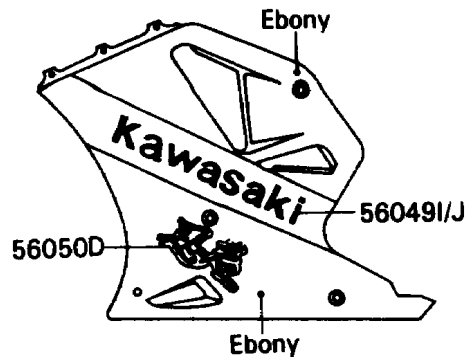

1990 Ninja® ZX™ -7 PARTS DIAGRAM

Decals(Ebony/Gray)

F2861

1990 Ninja® ZX™-7 PARTS LIST

Decals(Ebony/Gray)

ITEM NAME	PART NUMBER	QUANTITY
PATTERN,SINGLE SEAT COVER,LH (Ref # 56049)	56049-1003	1
PATTERN,SINGLE SEAT COVER,RH (Ref # 56049A)	56049-1004	1
PATTERN,SIDE COVER,LH,FR (Ref # 56049B)	56049-1029	1
PATTERN,SIDE COVER,RH,FR (Ref # 56049C)	56049-1030	1
PATTERN,SIDE COVER,LH,RR (Ref # 56049D)	56049-1031	1
PATTERN,SIDE COVER,RH,RR (Ref # 56049E)	56049-1032	1
PATTERN,UPP COWLING,UPP (Ref # 56049F)	56049-1417	1
PATTERN,UPP COWLING,SIDE,LH (Ref # 56049G)	56049-1418	1
PATTERN,UPP COWLING,SIDE,RH (Ref # 56049H)	56049-1419	1
PATTERN,SIDE COWLING,LH (Ref # 56049I)	56049-1420	1
PATTERN,SIDE COWLING,RH (Ref # 56049J)	56049-1421	1
MARK,FRAME,LH (Ref # 56050)	56050-1322	1
MARK,FRAME,RH (Ref # 56050A)	56050-1323	1
MARK,NINJA/KAWASAKI,LH (Ref # 56050B)	56050-1348	1
MARK,NINJA/KAWASAKI,RH (Ref # 56050C)	56050-1349	1
MARK,NINJA (Ref # 56050D)	56050-1350	2
MARK,SINGLE SEAT COVER,NINJA (Ref # 56050E)	56050-1459	1