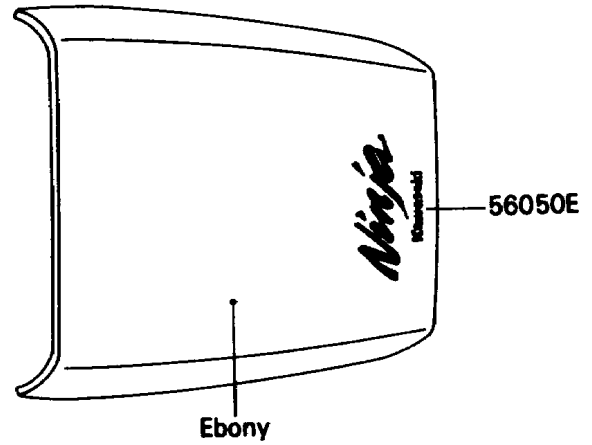

1990 Ninja® ZX™ -7 PARTS DIAGRAM

Decals(Ebony/Gray)

F2861

1990 Ninja® ZX™-7 PARTS LIST

Decals(Ebony/Gray)

ITEM NAME	PART NUMBER	QUANTITY
PATTERN,SINGLE SEAT COVER,LH (Ref # 56049)	56049-1003	1
PATTERN,SINGLE SEAT COVER,RH (Ref # 56049A)	56049-1004	1
PATTERN,SIDE COVER,LH,FR (Ref # 56049B)	56049-1029	1
PATTERN,SIDE COVER,RH,FR (Ref # 56049C)	56049-1030	1
PATTERN,SIDE COVER,LH,RR (Ref # 56049D)	56049-1031	1
PATTERN,SIDE COVER,RH,RR (Ref # 56049E)	56049-1032	1
PATTERN,UPP COWLING,UPP (Ref # 56049F)	56049-1417	1
PATTERN,UPP COWLING,SIDE,LH (Ref # 56049G)	56049-1418	1
PATTERN,UPP COWLING,SIDE,RH (Ref # 56049H)	56049-1419	1
PATTERN,SIDE COWLING,LH (Ref # 56049I)	56049-1420	1
PATTERN,SIDE COWLING,RH (Ref # 56049J)	56049-1421	1
MARK,FRAME,LH (Ref # 56050)	56050-1322	1
MARK,FRAME,RH (Ref # 56050A)	56050-1323	1
MARK,NINJA/KAWASAKI,LH (Ref # 56050B)	56050-1348	1
MARK,NINJA/KAWASAKI,RH (Ref # 56050C)	56050-1349	1
MARK,NINJA (Ref # 56050D)	56050-1350	2
MARK,SINGLE SEAT COVER,NINJA (Ref # 56050E)	56050-1459	1