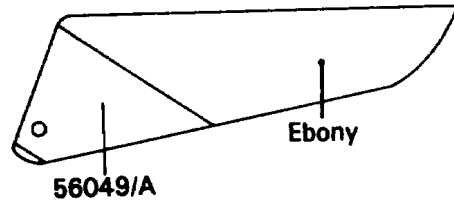

1990 Ninja® ZX™ -7 PARTS DIAGRAM

Decals(Ebony/Gray)

F2861

1990 Ninja® ZX™-7 PARTS LIST

Decals(Ebony/Gray)

ITEM NAME	PART NUMBER	QUANTITY
PATTERN,SINGLE SEAT COVER,LH (Ref # 56049)	56049-1003	1
PATTERN,SINGLE SEAT COVER,RH (Ref # 56049A)	56049-1004	1
PATTERN,SIDE COVER,LH,FR (Ref # 56049B)	56049-1029	1
PATTERN,SIDE COVER,RH,FR (Ref # 56049C)	56049-1030	1
PATTERN,SIDE COVER,LH,RR (Ref # 56049D)	56049-1031	1
PATTERN,SIDE COVER,RH,RR (Ref # 56049E)	56049-1032	1
PATTERN,UPP COWLING,UPP (Ref # 56049F)	56049-1417	1
PATTERN,UPP COWLING,SIDE,LH (Ref # 56049G)	56049-1418	1
PATTERN,UPP COWLING,SIDE,RH (Ref # 56049H)	56049-1419	1
PATTERN,SIDE COWLING,LH (Ref # 56049I)	56049-1420	1
PATTERN,SIDE COWLING,RH (Ref # 56049J)	56049-1421	1
MARK,FRAME,LH (Ref # 56050)	56050-1322	1
MARK,FRAME,RH (Ref # 56050A)	56050-1323	1
MARK,NINJA/KAWASAKI,LH (Ref # 56050B)	56050-1348	1
MARK,NINJA/KAWASAKI,RH (Ref # 56050C)	56050-1349	1
MARK,NINJA (Ref # 56050D)	56050-1350	2
MARK,SINGLE SEAT COVER,NINJA (Ref # 56050E)	56050-1459	1