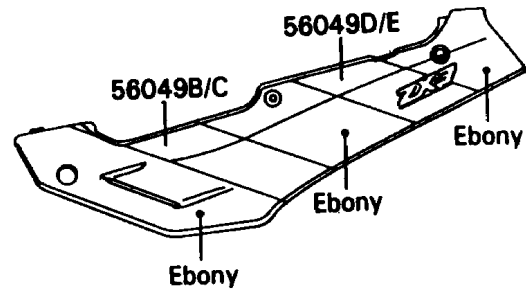

1990 Ninja® ZX™ -7 PARTS DIAGRAM

Decals(Ebony/Gray)

F2861

1990 Ninja® ZX™-7 PARTS LIST

Decals(Ebony/Gray)

ITEM NAME	PART NUMBER	QUANTITY
PATTERN,SINGLE SEAT COVER,LH (Ref # 56049)	56049-1003	1
PATTERN,SINGLE SEAT COVER,RH (Ref # 56049A)	56049-1004	1
PATTERN,SIDE COVER,LH,FR (Ref # 56049B)	56049-1029	1
PATTERN,SIDE COVER,RH,FR (Ref # 56049C)	56049-1030	1
PATTERN,SIDE COVER,LH,RR (Ref # 56049D)	56049-1031	1
PATTERN,SIDE COVER,RH,RR (Ref # 56049E)	56049-1032	1
PATTERN,UPP COWLING,UPP (Ref # 56049F)	56049-1417	1
PATTERN,UPP COWLING,SIDE,LH (Ref # 56049G)	56049-1418	1
PATTERN,UPP COWLING,SIDE,RH (Ref # 56049H)	56049-1419	1
PATTERN,SIDE COWLING,LH (Ref # 56049I)	56049-1420	1
PATTERN,SIDE COWLING,RH (Ref # 56049J)	56049-1421	1
MARK,FRAME,LH (Ref # 56050)	56050-1322	1
MARK,FRAME,RH (Ref # 56050A)	56050-1323	1
MARK,NINJA/KAWASAKI,LH (Ref # 56050B)	56050-1348	1
MARK,NINJA/KAWASAKI,RH (Ref # 56050C)	56050-1349	1
MARK,NINJA (Ref # 56050D)	56050-1350	2
MARK,SINGLE SEAT COVER,NINJA (Ref # 56050E)	56050-1459	1