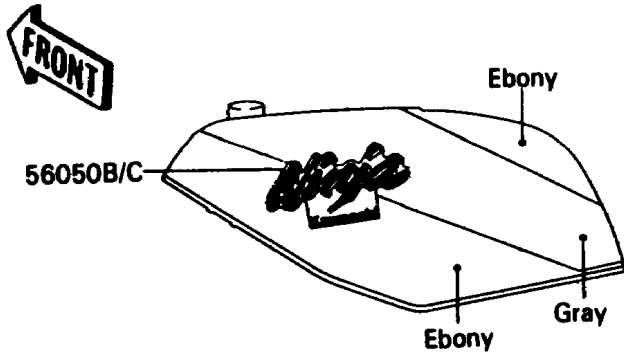

1990 Ninja® ZX™ -7 PARTS DIAGRAM

Decals(Ebony/Gray)

F2861

1990 Ninja® ZX™-7 PARTS LIST

Decals(Ebony/Gray)

ITEM NAME	PART NUMBER	QUANTITY
PATTERN,SINGLE SEAT COVER,LH (Ref # 56049)	56049-1003	1
PATTERN,SINGLE SEAT COVER,RH (Ref # 56049A)	56049-1004	1
PATTERN,SIDE COVER,LH,FR (Ref # 56049B)	56049-1029	1
PATTERN,SIDE COVER,RH,FR (Ref # 56049C)	56049-1030	1
PATTERN,SIDE COVER,LH,RR (Ref # 56049D)	56049-1031	1
PATTERN,SIDE COVER,RH,RR (Ref # 56049E)	56049-1032	1
PATTERN,UPP COWLING,UPP (Ref # 56049F)	56049-1417	1
PATTERN,UPP COWLING,SIDE,LH (Ref # 56049G)	56049-1418	1
PATTERN,UPP COWLING,SIDE,RH (Ref # 56049H)	56049-1419	1
PATTERN,SIDE COWLING,LH (Ref # 56049I)	56049-1420	1
PATTERN,SIDE COWLING,RH (Ref # 56049J)	56049-1421	1
MARK,FRAME,LH (Ref # 56050)	56050-1322	1
MARK,FRAME,RH (Ref # 56050A)	56050-1323	1
MARK,NINJA/KAWASAKI,LH (Ref # 56050B)	56050-1348	1
MARK,NINJA/KAWASAKI,RH (Ref # 56050C)	56050-1349	1
MARK,NINJA (Ref # 56050D)	56050-1350	2
MARK,SINGLE SEAT COVER,NINJA (Ref # 56050E)	56050-1459	1