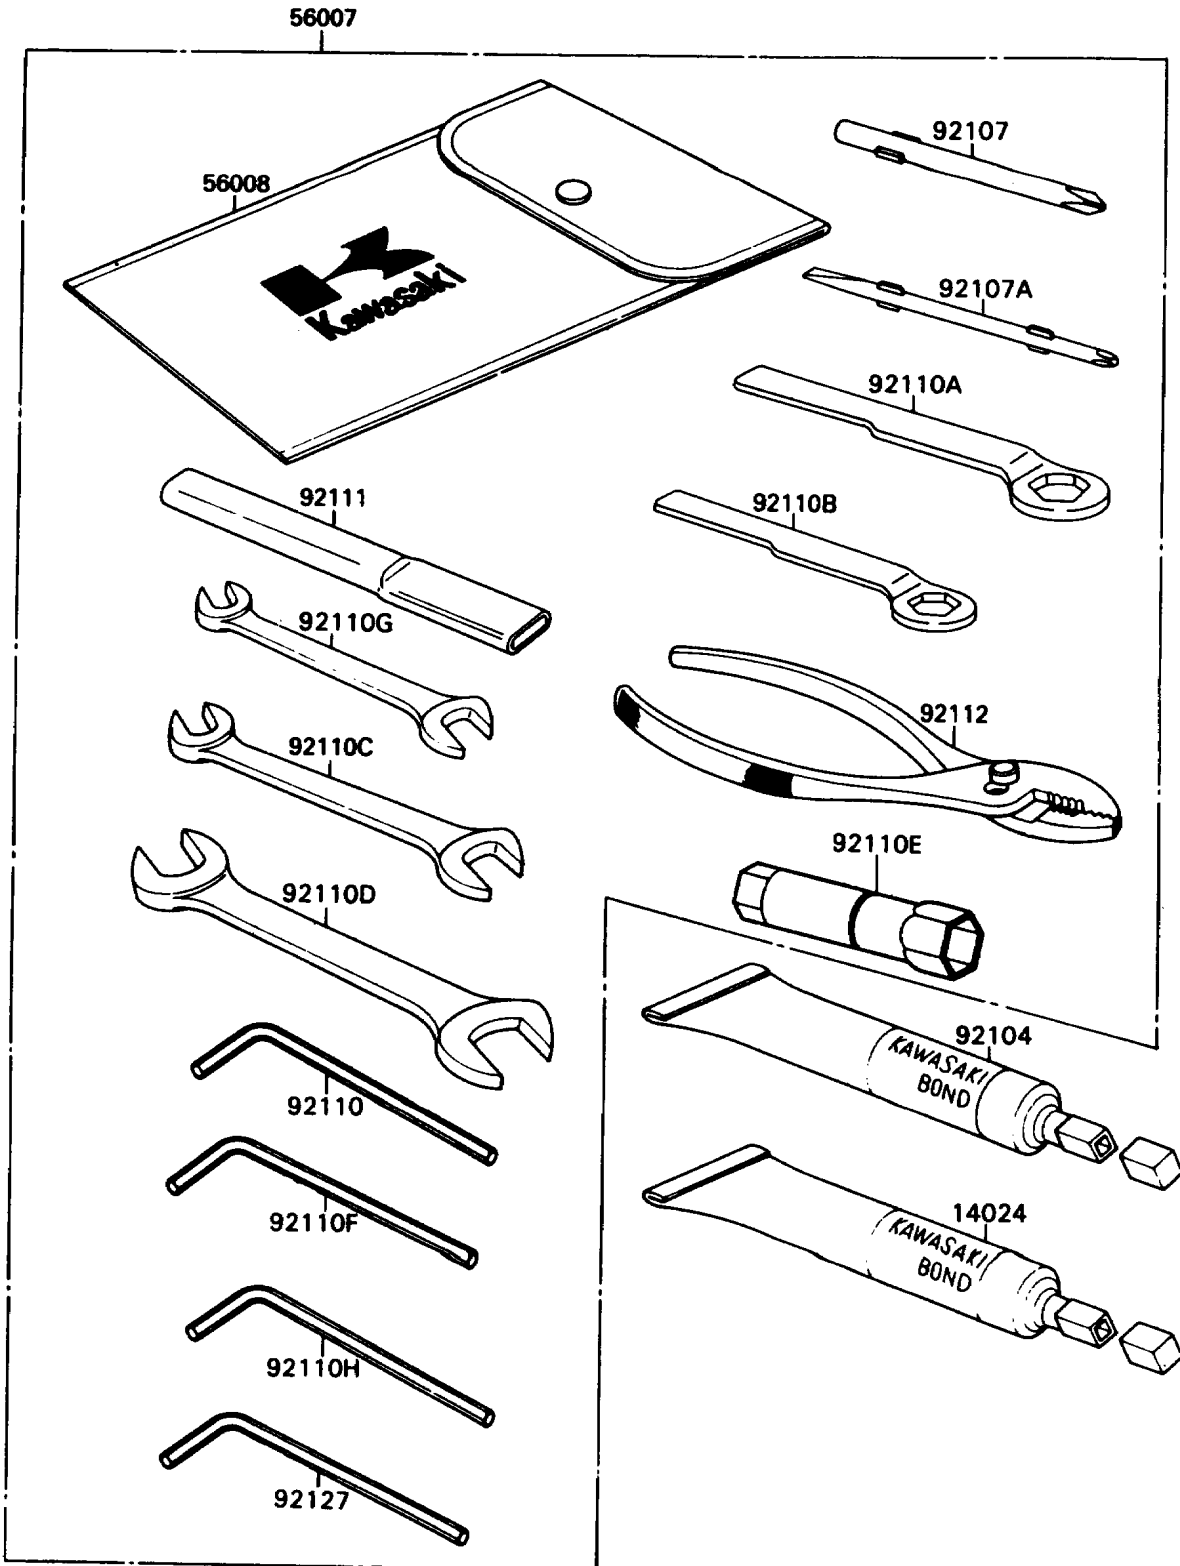

1990 Ninja[®] ZX[™]-7 PARTS DIAGRAM

Owner's Tools

F2810

1990 Ninja® ZX™-7 PARTS LIST

Owner's Tools

ITEM NAME	PART NUMBER	QUANTITY
THREE BOND TB1211,HT/RS,WHITE (Ref # 14024)	56019-120	1
TOOLKIT (Ref # 56007)	56007-1343	1
BAG,TOOL (Ref # 56008)	56008-1019	1
GASKET-LIQUID,TUBE,100G,BLACK (Ref # 92104)	92104-1003	1
TOOL-DRIVER,#3PHILLIPS (Ref # 92107)	92107-005	1
TOOL-DRIVER,#2PHILLIPS&SLOT (Ref # 92107A)	92107-1051	1
TOOL-WRENCH,ALLEN,5MM (Ref # 92110)	92110-1015	1
TOOL-WRENCH,BOX END,27MM (Ref # 92110A)	92110-1147	1
TOOL-WRENCH,BOX END,22MM (Ref # 92110B)	92110-1148	1
TOOL-WRENCH,OPEN END,10X12 (Ref # 92110C)	92110-1152	1
TOOL-WRENCH,OPEN END,14X17 (Ref # 92110D)	92110-1153	1
TOOL-WRENCH,BOX,16MM (Ref # 92110E)	92110-1154	1
TOOL-WRENCH,ALLEN,4MM (Ref # 92110F)	92110-3703	1
TOOL-WRENCH,OPEN END,8X10 (Ref # 92110G)	92126-001	1
TOOL-WRENCH,ALLEN,6MM (Ref # 92110H)	92127-003	1
TOOL-BAR,BOX END WRENCH (Ref # 92111)	92111-1051	1
TOOL-PLIERS (Ref # 92112)	92112-003	1
TOOL-WRENCH,ALLEN,8MM (Ref # 92127)	92127-002	1