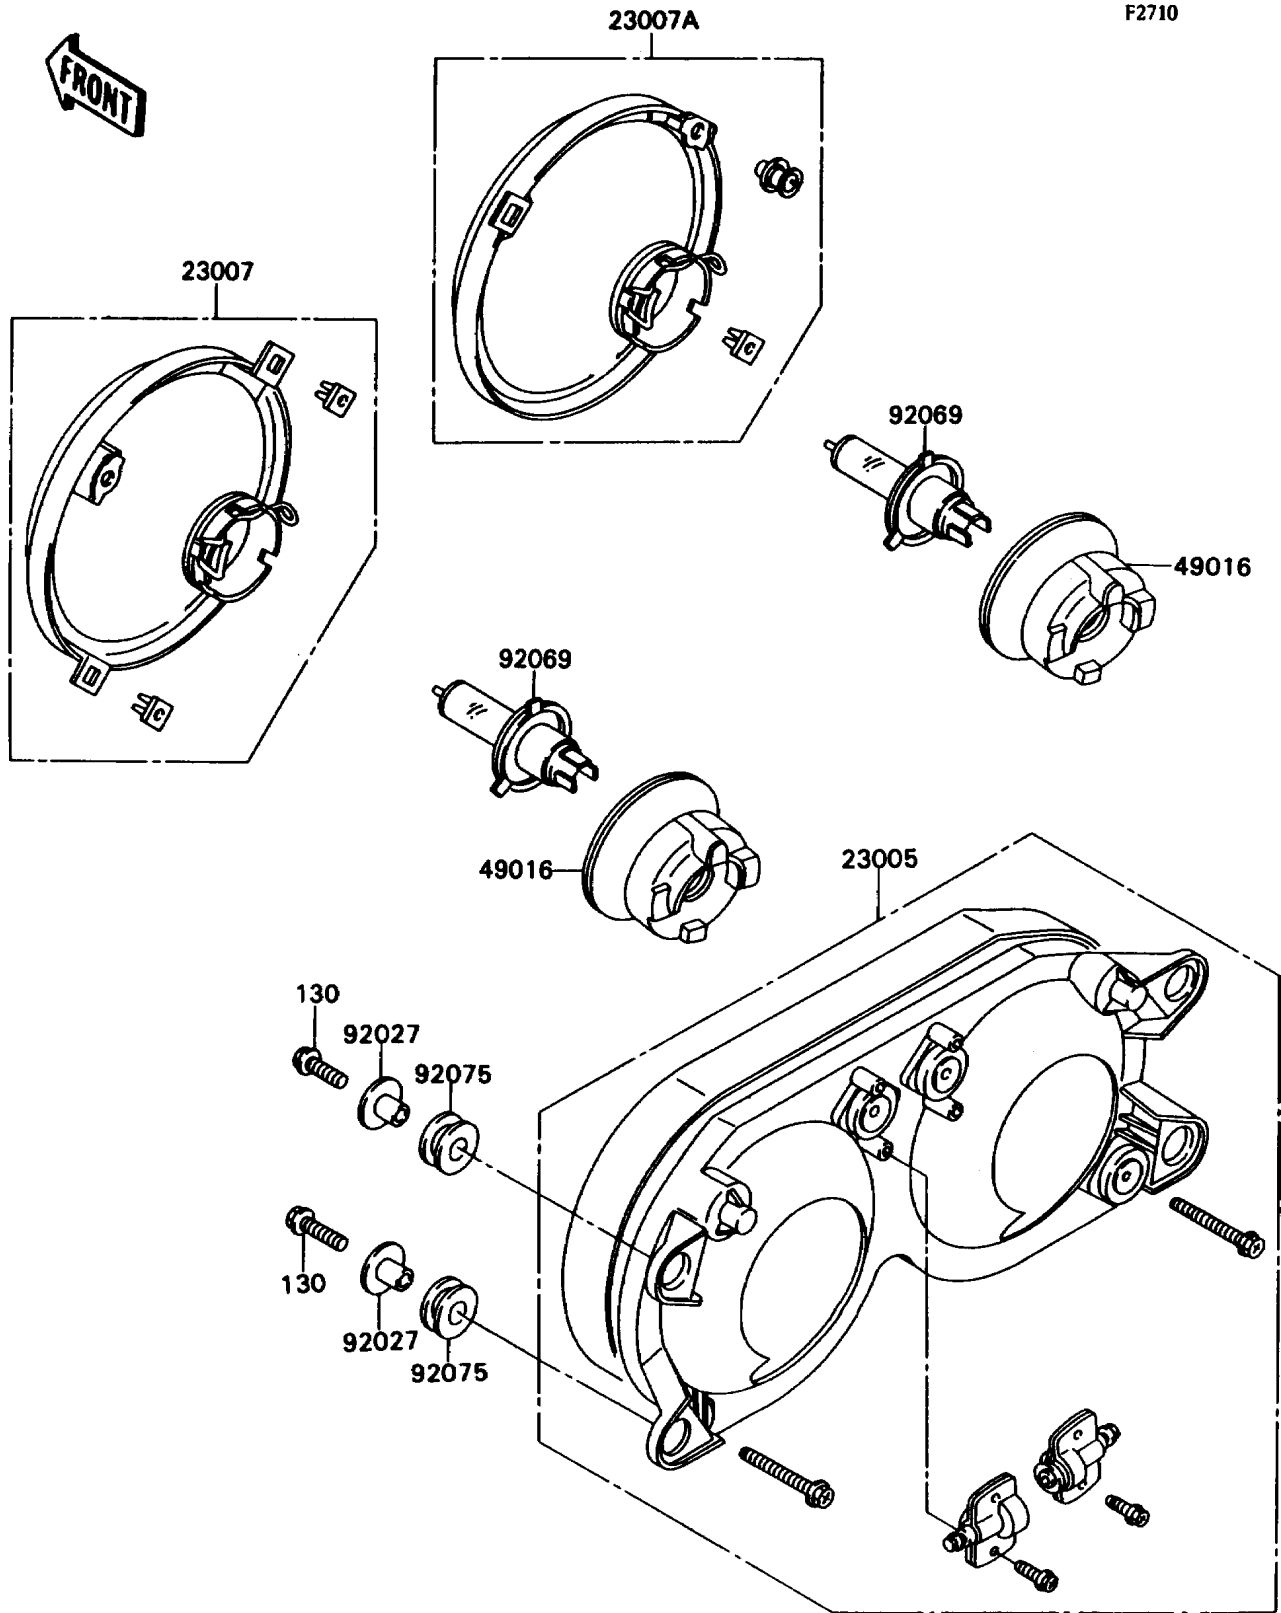

# 1990 Ninja® ZX™-7 PARTS DIAGRAM

Headlight(s)

## 1990 Ninja® ZX™-7 PARTS LIST

### Headlight(s)

| ITEM NAME                             | PART NUMBER | QUANTITY |
|---------------------------------------|-------------|----------|
| BODY-COMP-HEAD LAMP (Ref # 23005)     | 23005-1096  | 1        |
| LENS-COMP,HEAD LAMP,LH (Ref # 23007)  | 23007-1203  | 1        |
| LENS-COMP,HEAD LAMP,RH (Ref # 23007A) | 23007-1204  | 1        |
| COVER-SEAL,HEAD LAMP (Ref # 49016)    | 49016-1143  | 2        |
| COLLAR,L=13.1,BLACK (Ref # 92027)     | 92027-1450  | 4        |
| BULB,12V 60/55W,H4 (Ref # 92069)      | 92069-1002  | 2        |
| DAMPER (Ref # 92075)                  | 92075-1690  | 4        |
| BOLT-FLANGED,6X20 (Ref # 130)         | 130C0620    | 4        |