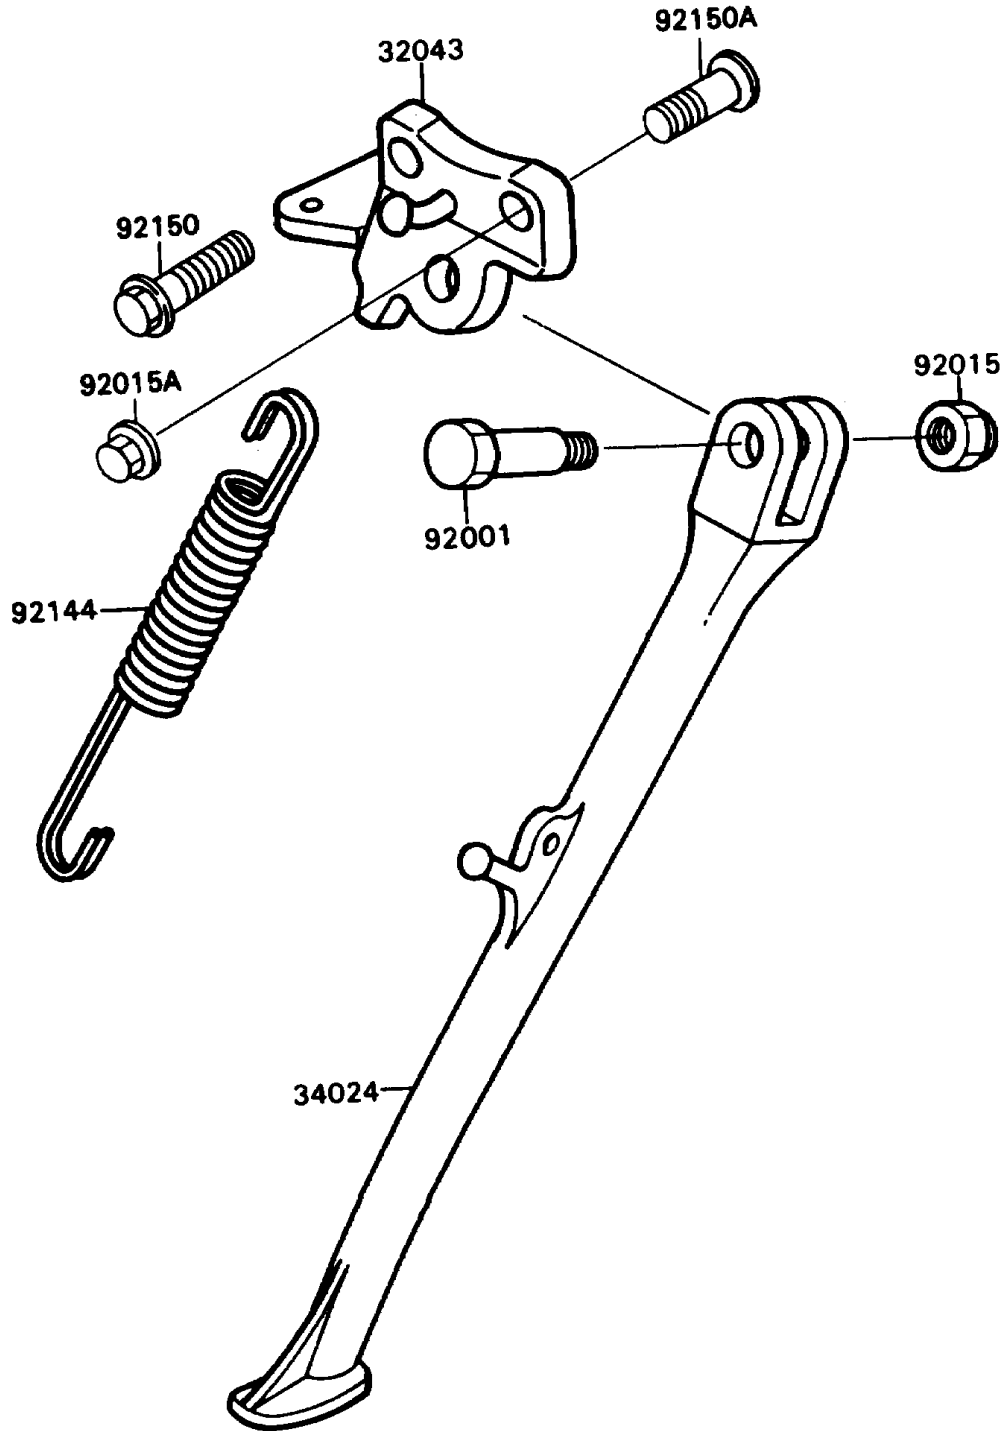

# 1990 Ninja® ZX™-7 PARTS DIAGRAM

Stand(s)

F2190

# 1990 Ninja® ZX™-7 PARTS LIST

Stand(s)

ITEM NAME	PART NUMBER	QUANTITY
BRACKET-STAND,SIDE (Ref # 32043)	32043-1342	1
STAND-SIDE (Ref # 34024)	34024-1214	1
BOLT,SIDE STAND (Ref # 92001)	92001-1788	1
NUT,LOCK,10MM,BLACK (Ref # 92015)	92015-1188	1
NUT,FLANGED,10MM (Ref # 92015A)	92015-1502	1
SPRING,SIDE STAND (Ref # 92144)	92144-1127	1
BOLT,FLANGED,10X35 (Ref # 92150)	92150-1353	1
BOLT,SOCKET,10X35 (Ref # 92150A)	92150-1354	1