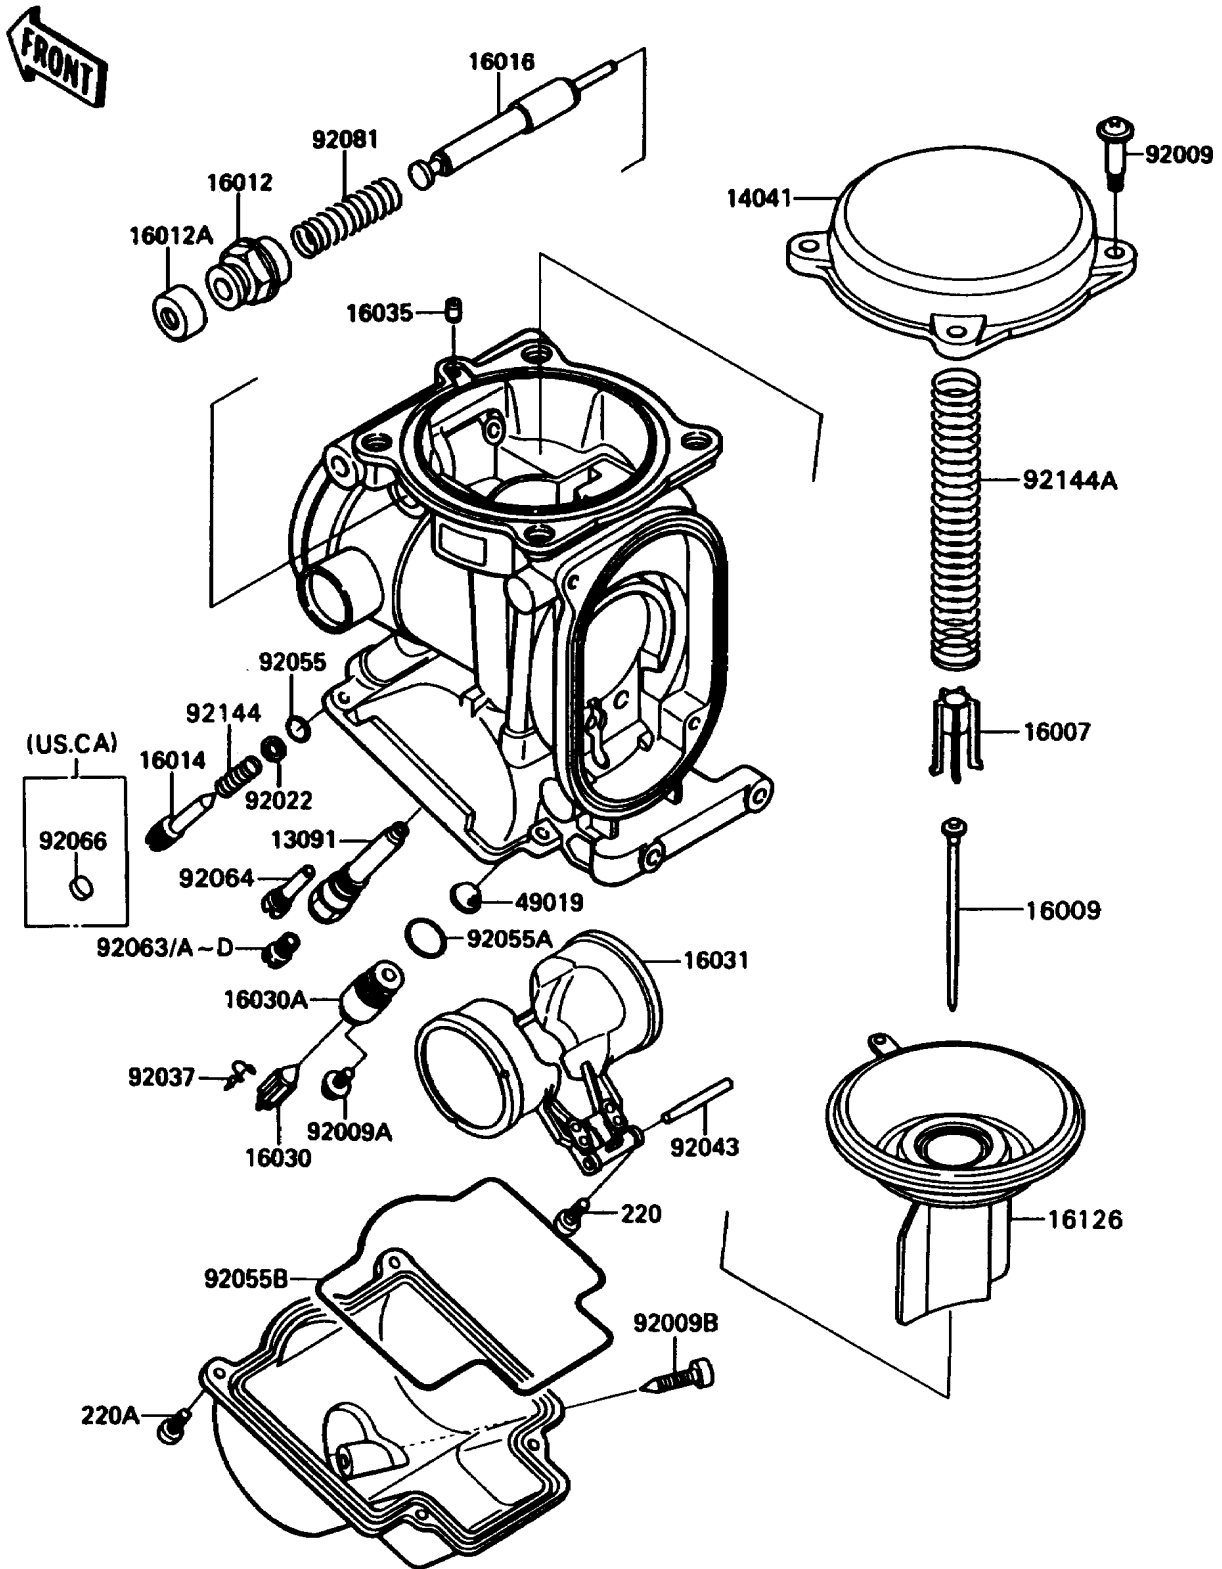

1990 Ninja® ZX™ -7 PARTS DIAGRAM

Carburetor Parts

E1612

1990 Ninja® ZX™-7 PARTS LIST

Carburetor Parts

ITEM NAME	PART NUMBER	QUANTITY
HOLDER,NEEDLE JET (Ref # 13091)	13091-1634	4
COVER-COMP,MIXING (Ref # 14041)	14041-1100	4
SEAT-SPRING,VALVE (Ref # 16007)	16007-1117	4
NEEDLE-JET,N76F (Ref # 16009)	16009-1601	4
CAP-STARTER PLUNGER (Ref # 16012)	16012-1051	4
CAP-STARTER PLUNGER (Ref # 16012A)	16012-1052	4
SCREW-PILOT AIR (Ref # 16014)	16014-1062	4
PLUNGER,STARTER (Ref # 16016)	16016-1061	4
VALVE-FLOAT (Ref # 16030)	16030-1007	4
SEAT-VALVE,FLOAT (Ref # 16030A)	16030-1068	4
FLOAT (Ref # 16031)	16031-1070	4
JET-AIR,LEAK (Ref # 16035)	16035-1055	4
VALVE,VACUUM (Ref # 16126)	16126-1237	4
FILTER-FUEL,STRAINER (Ref # 49019)	49019-3707	4
SCREW,4X4.4 (Ref # 92009)	92009-1549	15
SCREW,4X8 (Ref # 92009A)	92009-1550	4
SCREW,DRAIN,M6X0.75 (Ref # 92009B)	92009-1551	4
WASHER,PLAIN (Ref # 92022)	92022-1003	4
CLAMP,FLOAT VALVE (Ref # 92037)	16044-007	4
PIN,FLOAT (Ref # 92043)	92043-1207	4
RING-O,PILOT ADJUST (Ref # 92055)	92055-1002	4
RING-O,VALVE SEAT (Ref # 92055A)	92055-1425	4
RING-O,FLOAT CHAMBER (Ref # 92055B)	92055-1426	4
JET-MAIN,2ND,#125 (Ref # 92063)	92063-1069	4
JET-MAIN,2ND,#122 (Ref # 92063A)	92063-1073	4
JET-MAIN,2ND,#128 (Ref # 92063B)	92063-1074	4
JET-MAIN,#130 (Ref # 92063C)	92063-1075	4
JET-MAIN,#132 (Ref # 92063D)	92063-1076	4
JET-PILOT,#38 (Ref # 92064)	92064-1050	4

1990 Ninja® ZX™-7 PARTS LIST

Carburetor Parts

ITEM NAME	PART NUMBER	QUANTITY
PLUG,PILOT AIR SCREW,6.9X2 (Ref # 92066)	92066-1051	4
SPRING,STARTER PLUNGER (Ref # 92081)	92081-1761	4
SPRING,PILOT AIR SCREW (Ref # 92144)	92144-1349	4
SPRING,VACUUM VALVE (Ref # 92144A)	92144-1517	4
SCREW-PAN-CROS (Ref # 220)	220D0408	4
SCREW-PAN-CROS (Ref # 220A)	220D0410	16