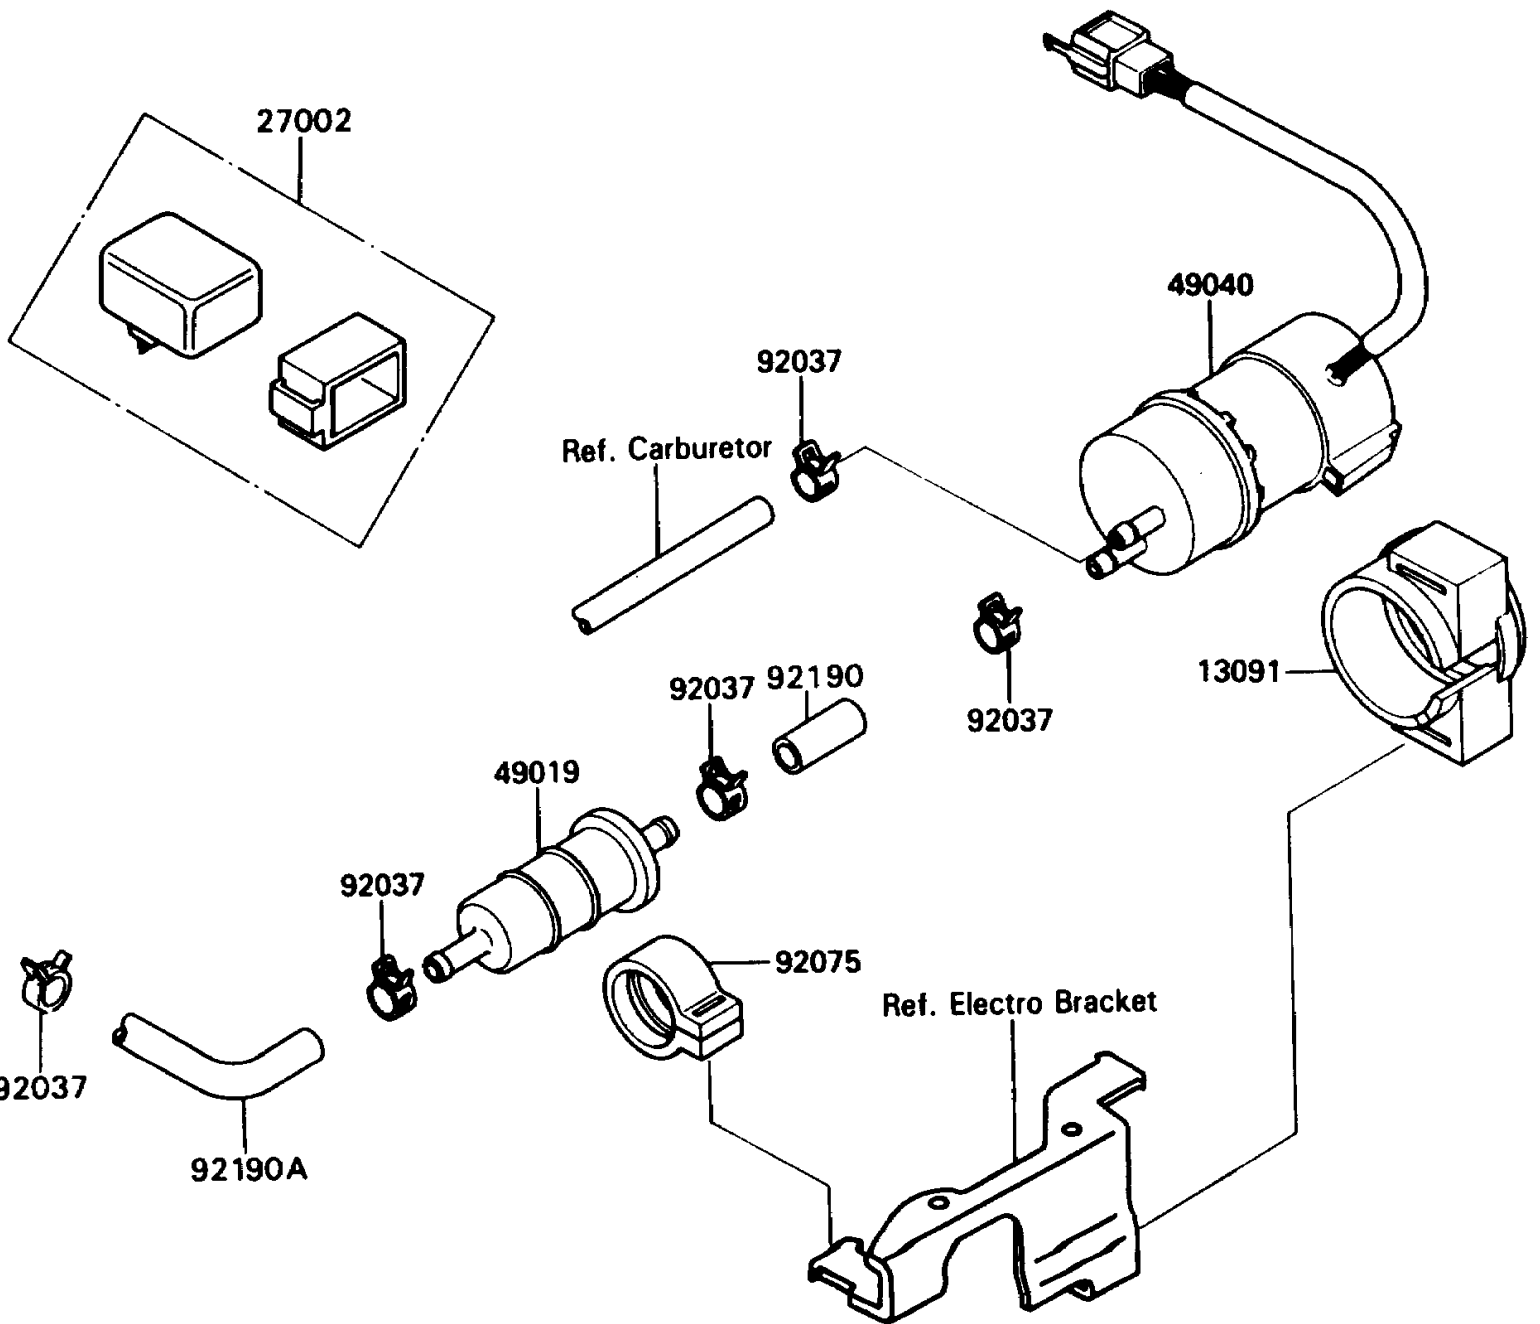

1990 Ninja® ZX™-7 PARTS DIAGRAM

Fuel Pump

E1520

1990 Ninja® ZX™-7 PARTS LIST

Fuel Pump

ITEM NAME	PART NUMBER	QUANTITY
HOLDER (Ref # 13091)	13091-1512	1
RELAY-ASSY (Ref # 27002)	27002-1065	1
FILTER-FUEL (Ref # 49019)	49019-1055	1
PUMP-FUEL (Ref # 49040)	49040-1057	1
CLAMP (Ref # 92037)	92037-1181	5
DAMPER,FUEL FILTER (Ref # 92075)	92075-1853	1
TUBE,8X13X45 (Ref # 92190)	92190-1045	1
TUBE,7.5X13.5X185 (Ref # 92190A)	92190-1046	1