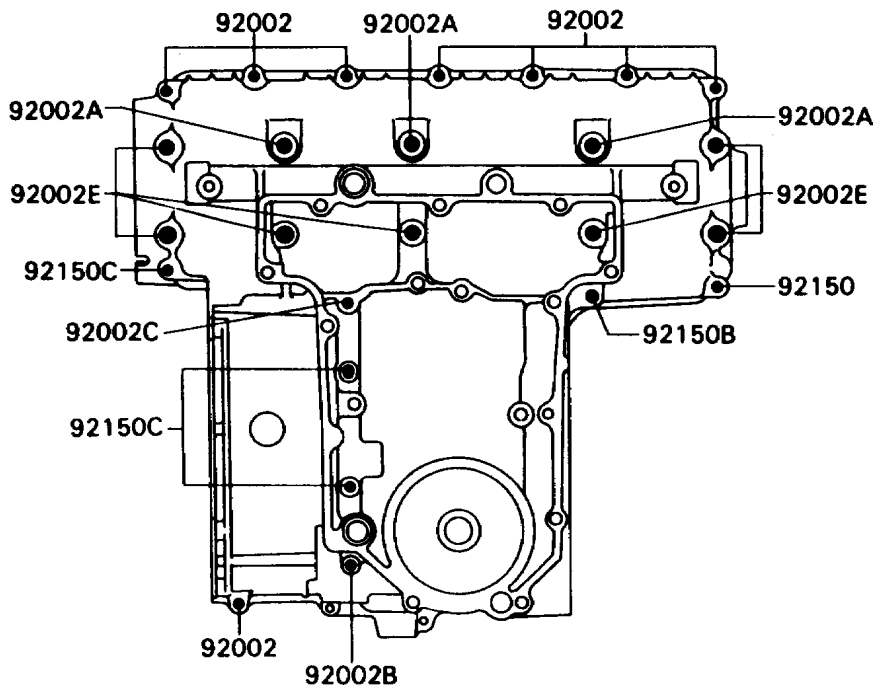

1990 Ninja[®] ZX[™]-7 PARTS DIAGRAM

Crankcase Bolt Pattern

E1412

Upper Case

Lower Case

1990 Ninja® ZX™-7 PARTS LIST

Crankcase Bolt Pattern

ITEM NAME	PART NUMBER	QUANTITY
BOLT,6X38 (Ref # 92002)	92001-1899	9
BOLT,8X90 (Ref # 92002A)	92002-1057	3
BOLT,6X110 (Ref # 92002B)	92002-1791	3
BOLT,6X130 (Ref # 92002C)	92002-1792	1
BOLT,8X70 (Ref # 92002D)	92002-1793	2
BOLT,8X83 (Ref # 92002E)	92002-1794	7
BOLT,6X30 (Ref # 92150)	92150-1300	1
BOLT,6X38 (Ref # 92150A)	92150-1301	1
BOLT,6X55 (Ref # 92150B)	92150-1302	1
BOLT,6X90 (Ref # 92150C)	92150-1312	4