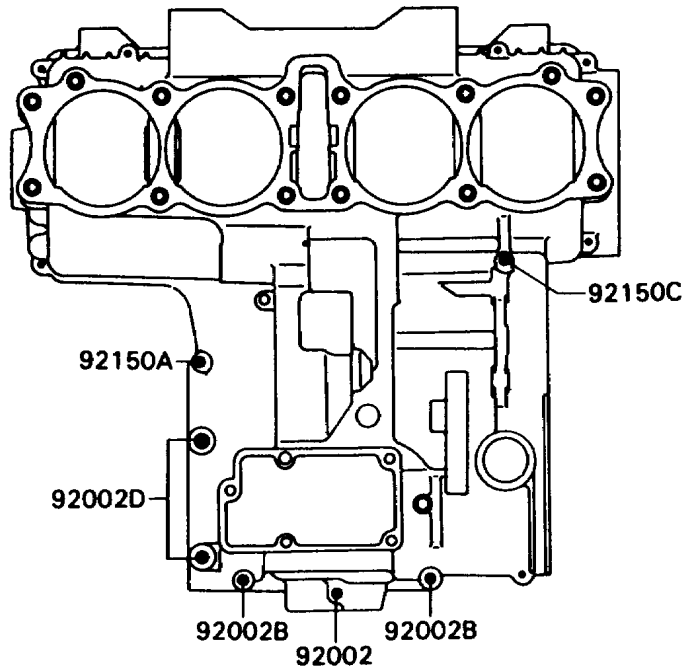

1990 Ninja[®] ZX[™]-7 PARTS DIAGRAM

Crankcase Bolt Pattern

E1412

Upper Case

Lower Case

1990 Ninja® ZX™-7 PARTS LIST

Crankcase Bolt Pattern

ITEM NAME	PART NUMBER	QUANTITY
BOLT,6X38 (Ref # 92002)	92001-1899	9
BOLT,8X90 (Ref # 92002A)	92002-1057	3
BOLT,6X110 (Ref # 92002B)	92002-1791	3
BOLT,6X130 (Ref # 92002C)	92002-1792	1
BOLT,8X70 (Ref # 92002D)	92002-1793	2
BOLT,8X83 (Ref # 92002E)	92002-1794	7
BOLT,6X30 (Ref # 92150)	92150-1300	1
BOLT,6X38 (Ref # 92150A)	92150-1301	1
BOLT,6X55 (Ref # 92150B)	92150-1302	1
BOLT,6X90 (Ref # 92150C)	92150-1312	4