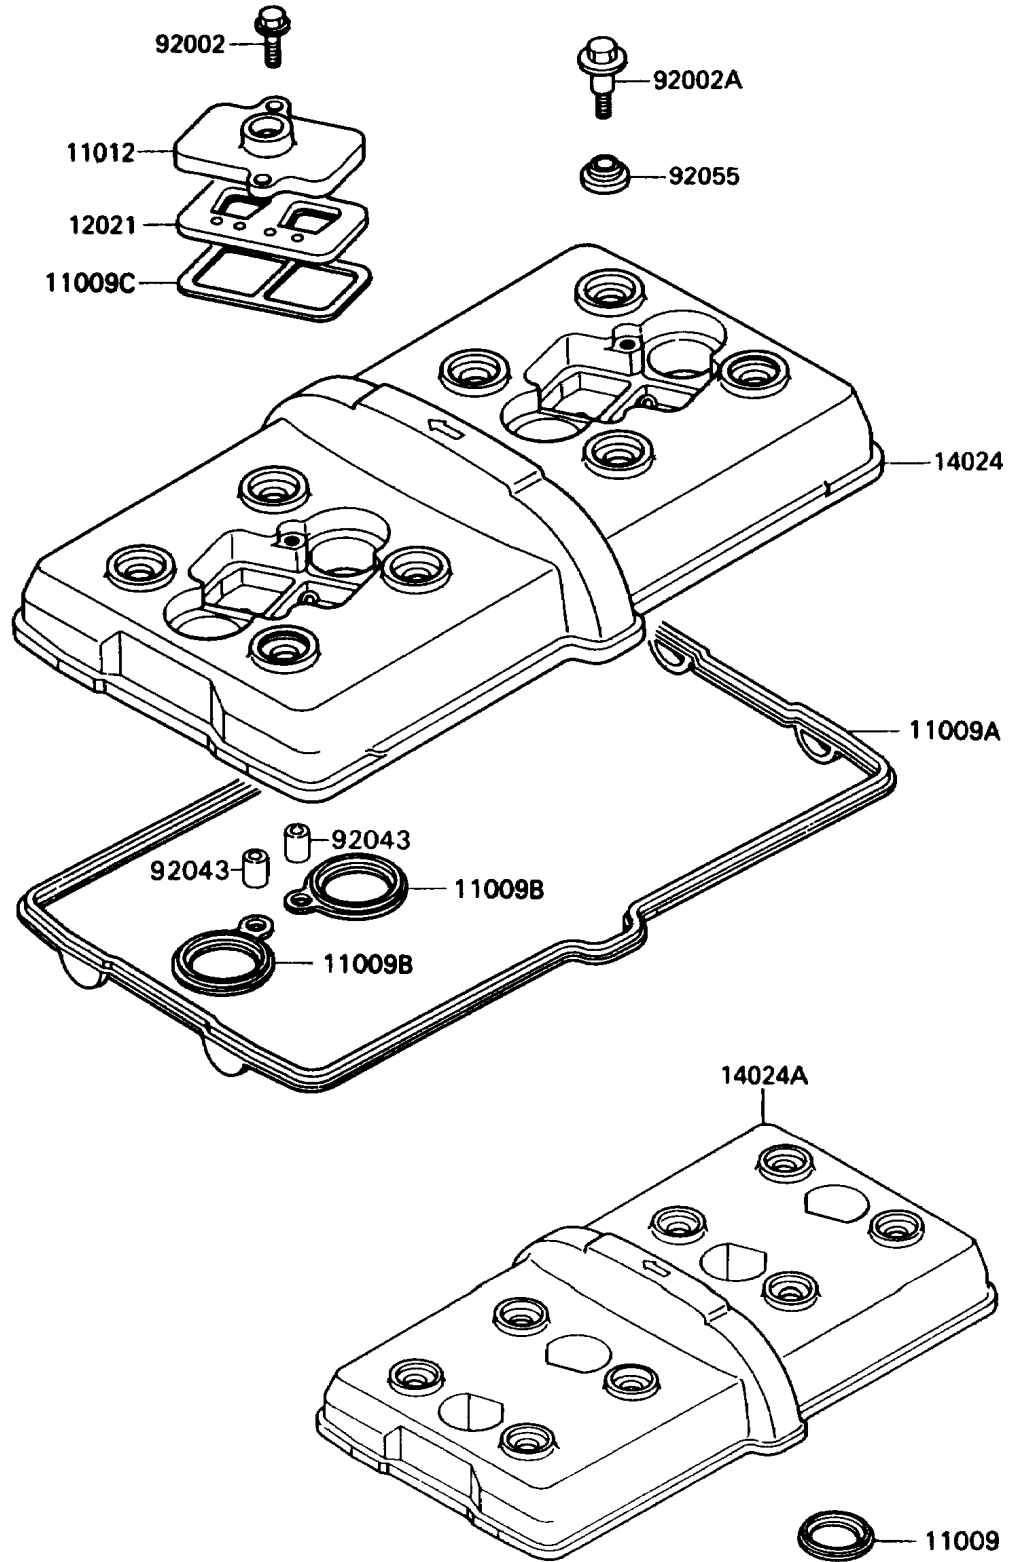

1990 Ninja® ZX™-7 PARTS DIAGRAM

Cylinder Head Cover

F1112

1990 Ninja® ZX™-7 PARTS LIST

Cylinder Head Cover

ITEM NAME	PART NUMBER	QUANTITY
GASKET,SPARK PLUG (Ref # 11009)	11009-1610	4
GASKET,HEAD COVER (Ref # 11009A)	11009-1775	1
GASKET,SPARK PLUG (Ref # 11009B)	11009-1776	4
GASKET,REED VALVE (Ref # 11009C)	11009-1905	2
CAP,REED VALVE (Ref # 11012)	11012-1532	2
VALVE-ASSY-REED (Ref # 12021)	12021-1053	2
COVER,HEAD (Ref # 14024)	14024-1743	1
COVER,HEAD (Ref # 14024A)	14024-1771	1
BOLT,6X22 (Ref # 92002)	92002-1068	4
BOLT,HEAD COVER (Ref # 92002A)	92002-1504	8
PIN,8.2X10X14 (Ref # 92043)	92043-1264	4
RING-O,HEAD COVER BOLT (Ref # 92055)	92055-1352	8