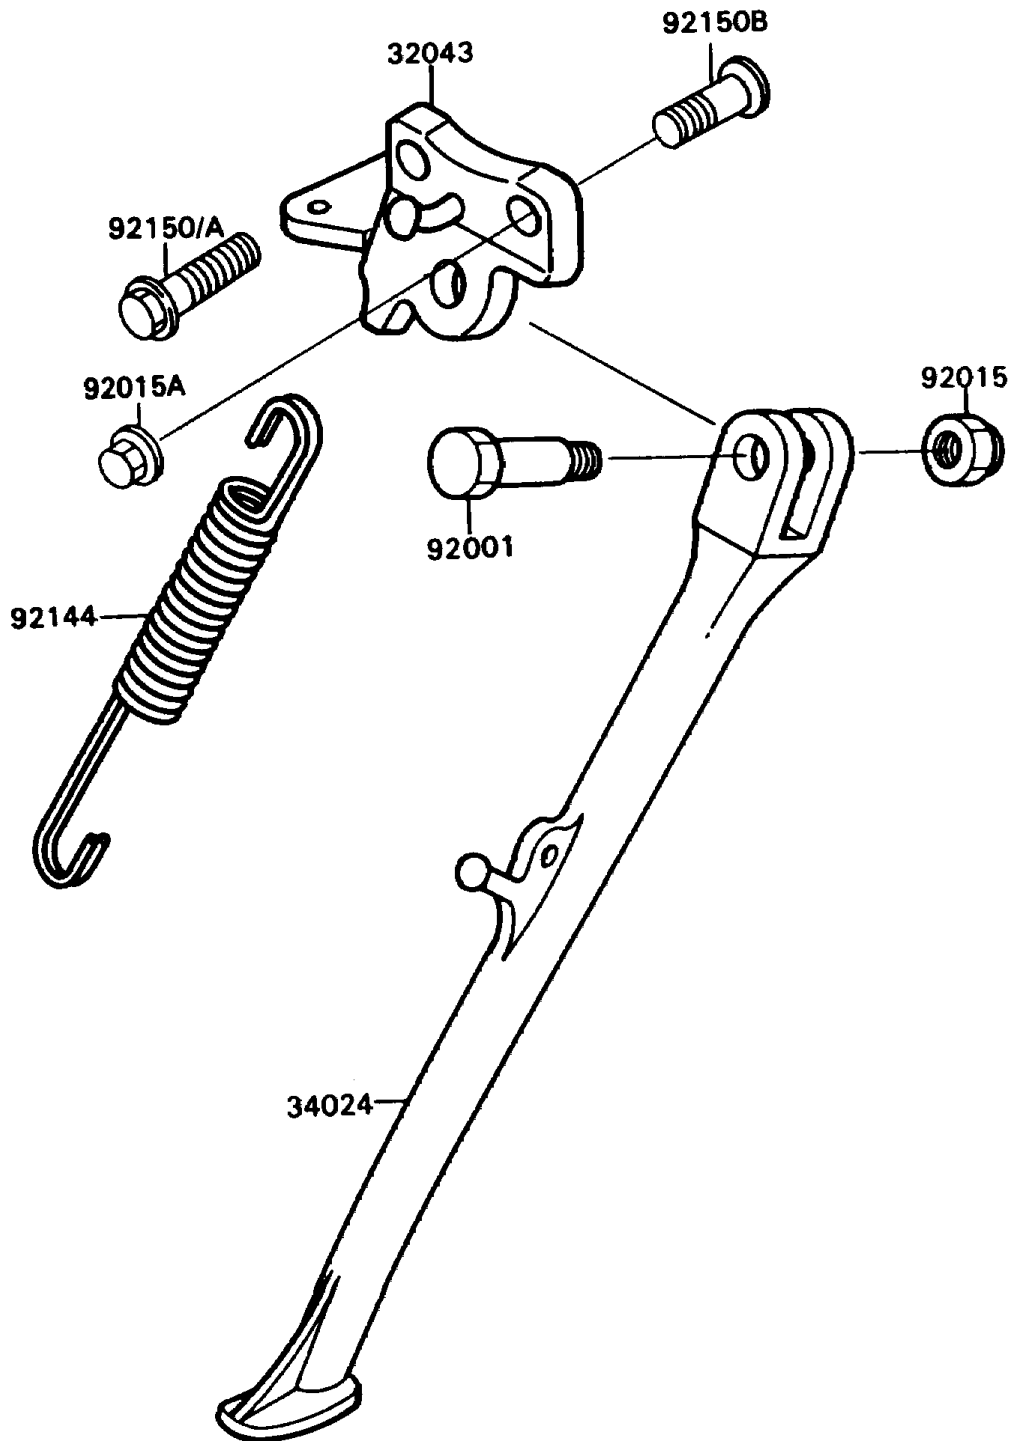

1989 Ninja[®] ZX[™]-7

PARTS DIAGRAM

Stand(s)

F2190

1989 Ninja® ZX™-7

PARTS LIST

Stand(s)

ITEM NAME	PART NUMBER	QUANTITY
BRACKET-STAND,SIDE (Ref # 32043)	32043-1342	1
STAND-SIDE (Ref # 34024)	34024-1214	1
BOLT,SIDE STAND (Ref # 92001)	92001-1788	1
NUT,LOCK,10MM,BLACK (Ref # 92015)	92015-1188	1
NUT,FLANGED,10MM (Ref # 92015A)	92015-1502	1
SPRING,SIDE STAND (Ref # 92144)	92144-1127	1
BOLT,FLANGED,10X23 (Ref # 92150)	92150-1338	2
BOLT,FLANGED,10X35 (Ref # 92150A)	92150-1353	1
BOLT,SOCKET,10X35 (Ref # 92150B)	92150-1354	1