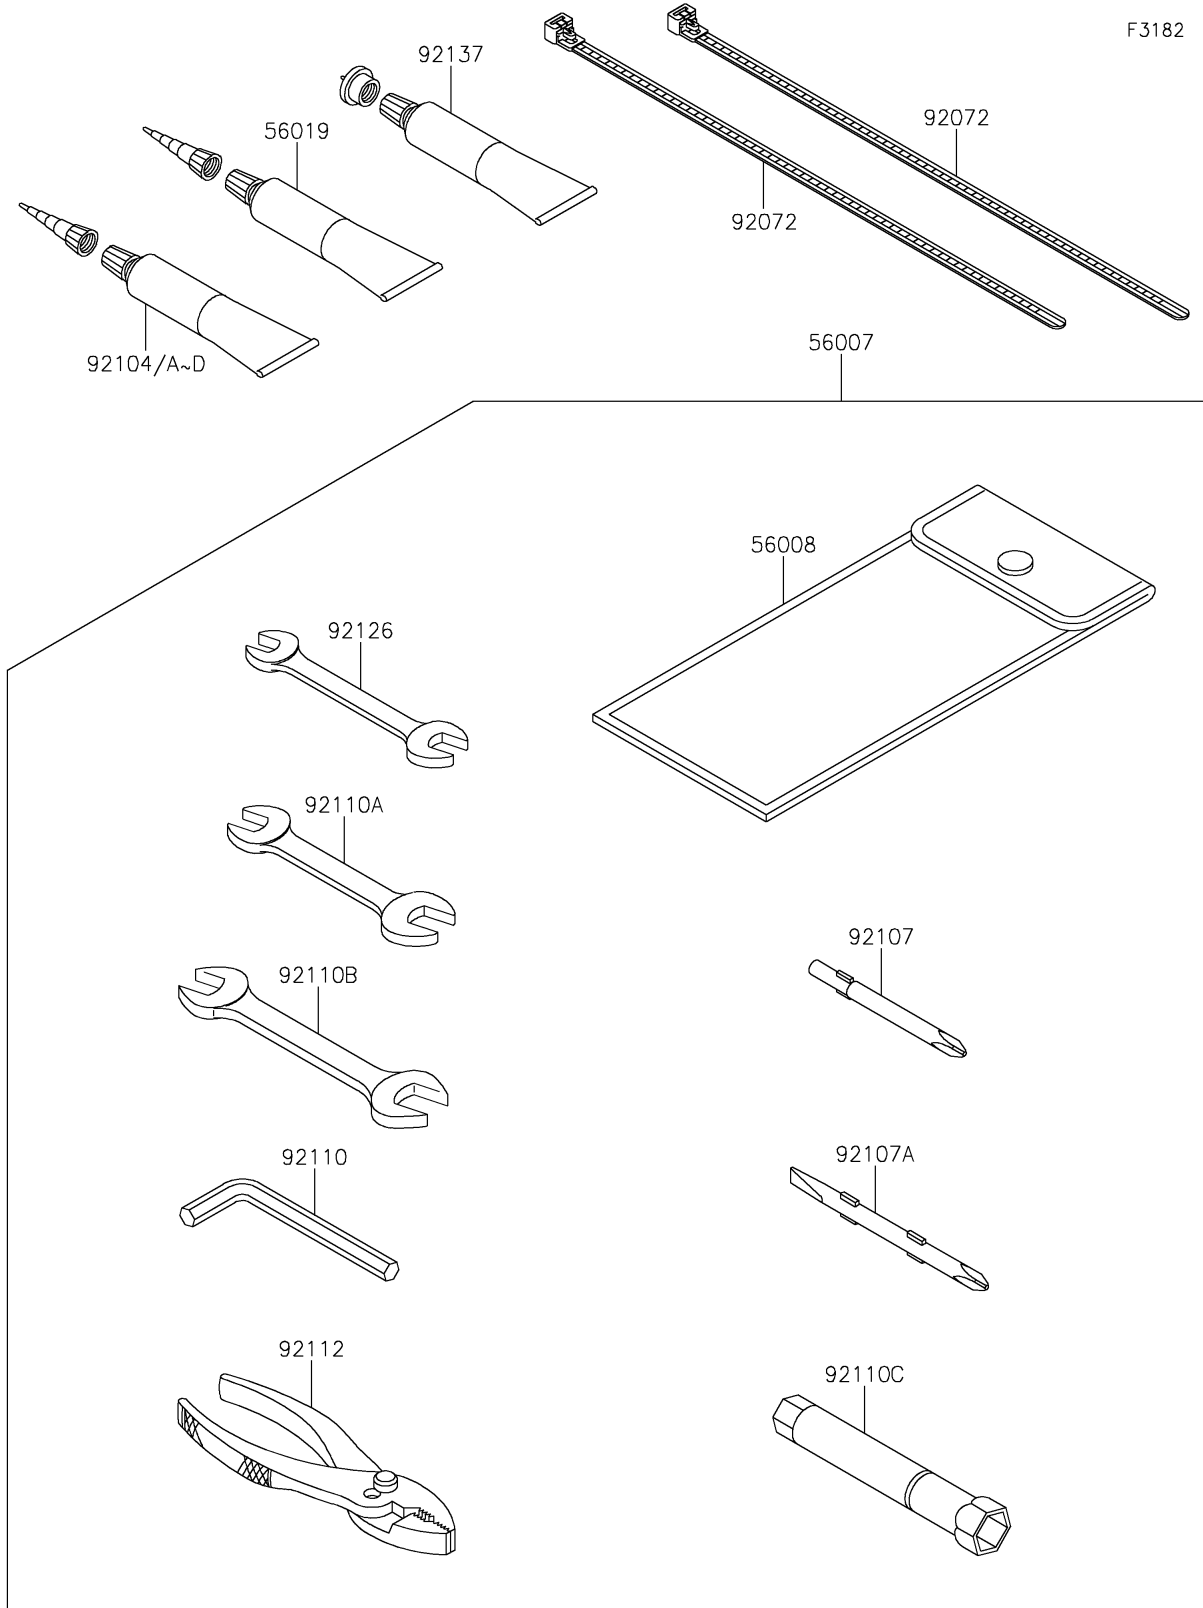

# 2025 STX 160X PARTS DIAGRAM

## 2025 STX 160X PARTS LIST

### Owner's Tools

ITEM NAME	PART NUMBER	QUANTITY
TOOL-KIT (Ref # 56007)	56007-3720	1
BAG,TOOL (Ref # 56008)	56008-3706	1
GASKET-LIQUID,TB1211,WHITE (Ref # 56019)	56019-120	1
BAND,L=250 (Ref # 92072)	92072-1237	2
GASKET-LIQUID,TB1211F,CLEAR (Ref # 92104)	92104-0004	1
GASKET-LIQUID,TB1216,GRAY (Ref # 92104A)	92104-1063	1
GASKET-LIQUID,TB1216B,BLACK (Ref # 92104B)	92104-1064	1
GASKET-LIQUID,TB1215,GRAY (Ref # 92104C)	92104-1065	1
GASKET-LIQUID,TB1521,BROWN (Ref # 92104D)	92104-3701	1
TOOL-DRIVER,#3PHILLIPS (Ref # 92107)	92107-005	1
TOOL-DRIVER,#2PHILLIPS&SLOT (Ref # 92107A)	92107-1051	1
TOOL-WRENCH,ALLEN,5MM (Ref # 92110)	92110-1015	1
TOOL-WRENCH,OPEN END,10X12 (Ref # 92110A)	92110-1152	1
TOOL-WRENCH,OPEN END,14X17 (Ref # 92110B)	92110-1153	1
TOOL-WRENCH,BOX,16MM (Ref # 92110C)	92110-3706	1
TOOL-PLIERS (Ref # 92112)	92112-1001	1
TOOL-WRENCH,OPEN END,8X10 (Ref # 92126)	92126-004	1
GREASE (Ref # 92137)	92137-1002	1