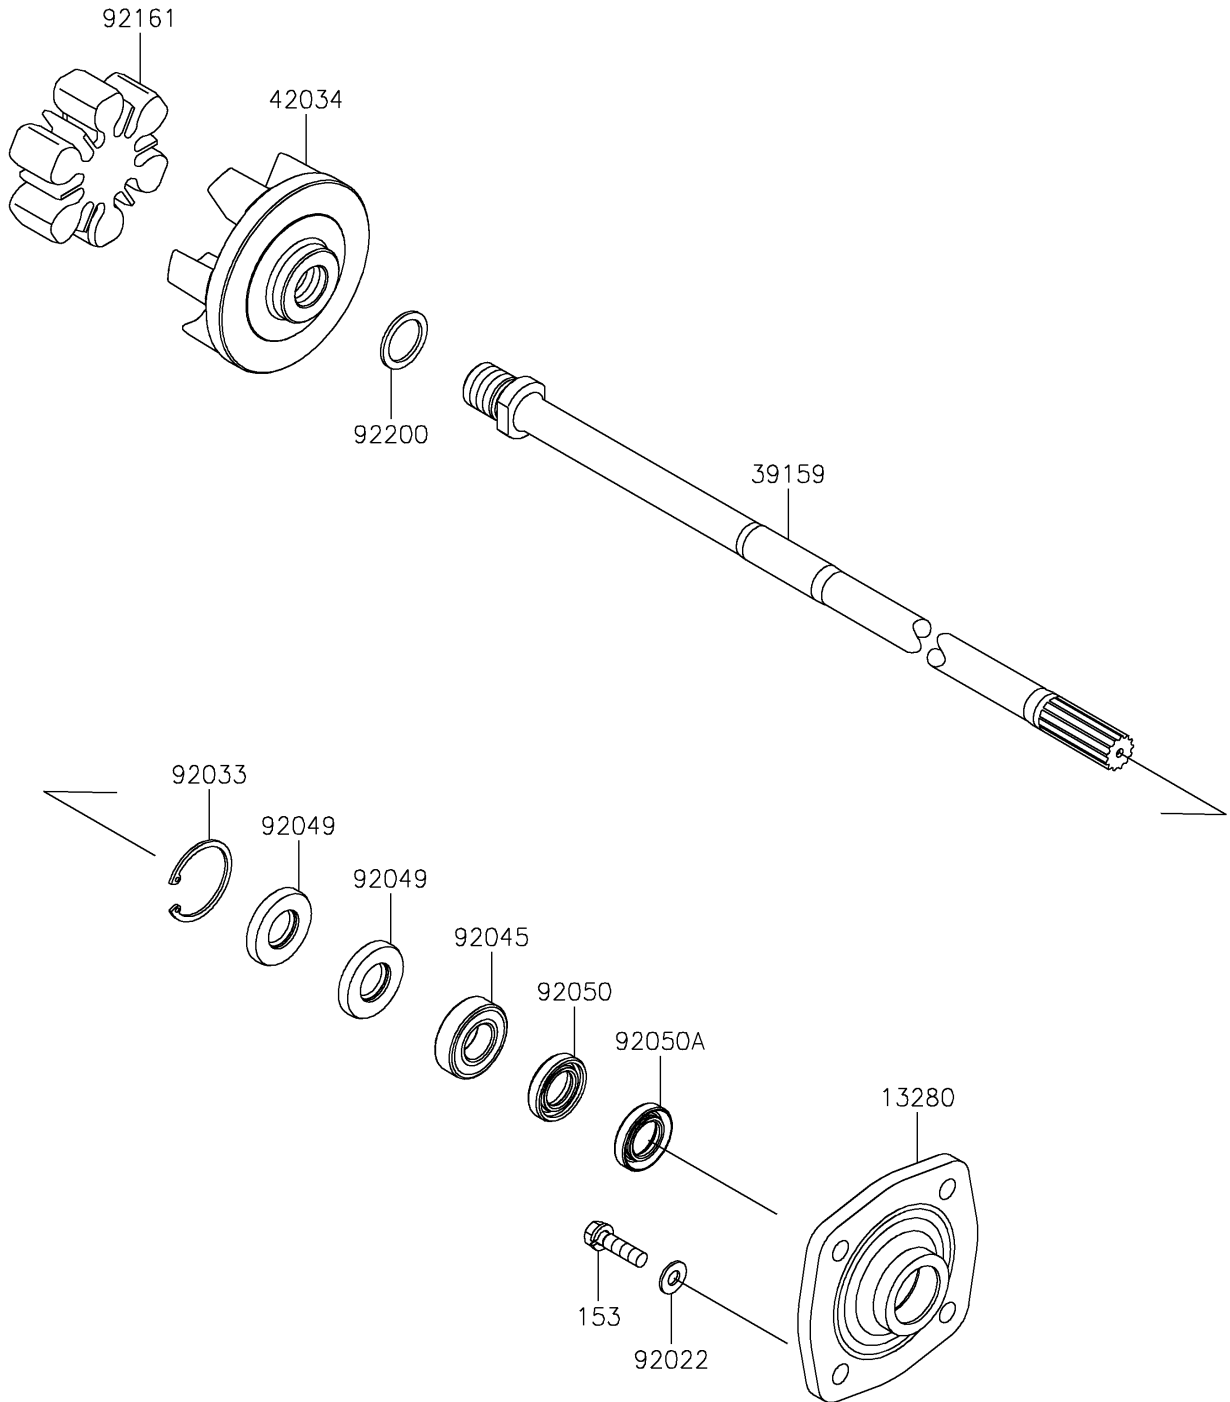

# 2025 STX 160X PARTS DIAGRAM

Drive Shaft

E3134

## 2025 STX 160X PARTS LIST

### Drive Shaft

ITEM NAME	PART NUMBER	QUANTITY
HOLDER (Ref # 13280)	13280-3756	1
SHAFT-DRIVE (Ref # 39159)	39159-3739	1
COUPLING (Ref # 42034)	42034-3711	1
WASHER,8.2X18X1.5 (Ref # 92022)	92022-1964	4
RING-SNAP,42MM (Ref # 92033)	92033-3713	1
BEARING-BALL,60042RD (Ref # 92045)	92045-3705	1
SEAL-OIL,S620426 (Ref # 92049)	92049-3707	2
SEAL-OIL,SCY20368 (Ref # 92050)	92050-502	1
SEAL-OIL,SC20367 (Ref # 92050A)	92050-503	1
DAMPER (Ref # 92161)	92161-3711	1
WASHER,24X32X2.0 (Ref # 92200)	92200-3739	1
BOLT-WS-SMALL,8X30 (Ref # 153)	153R0830	4