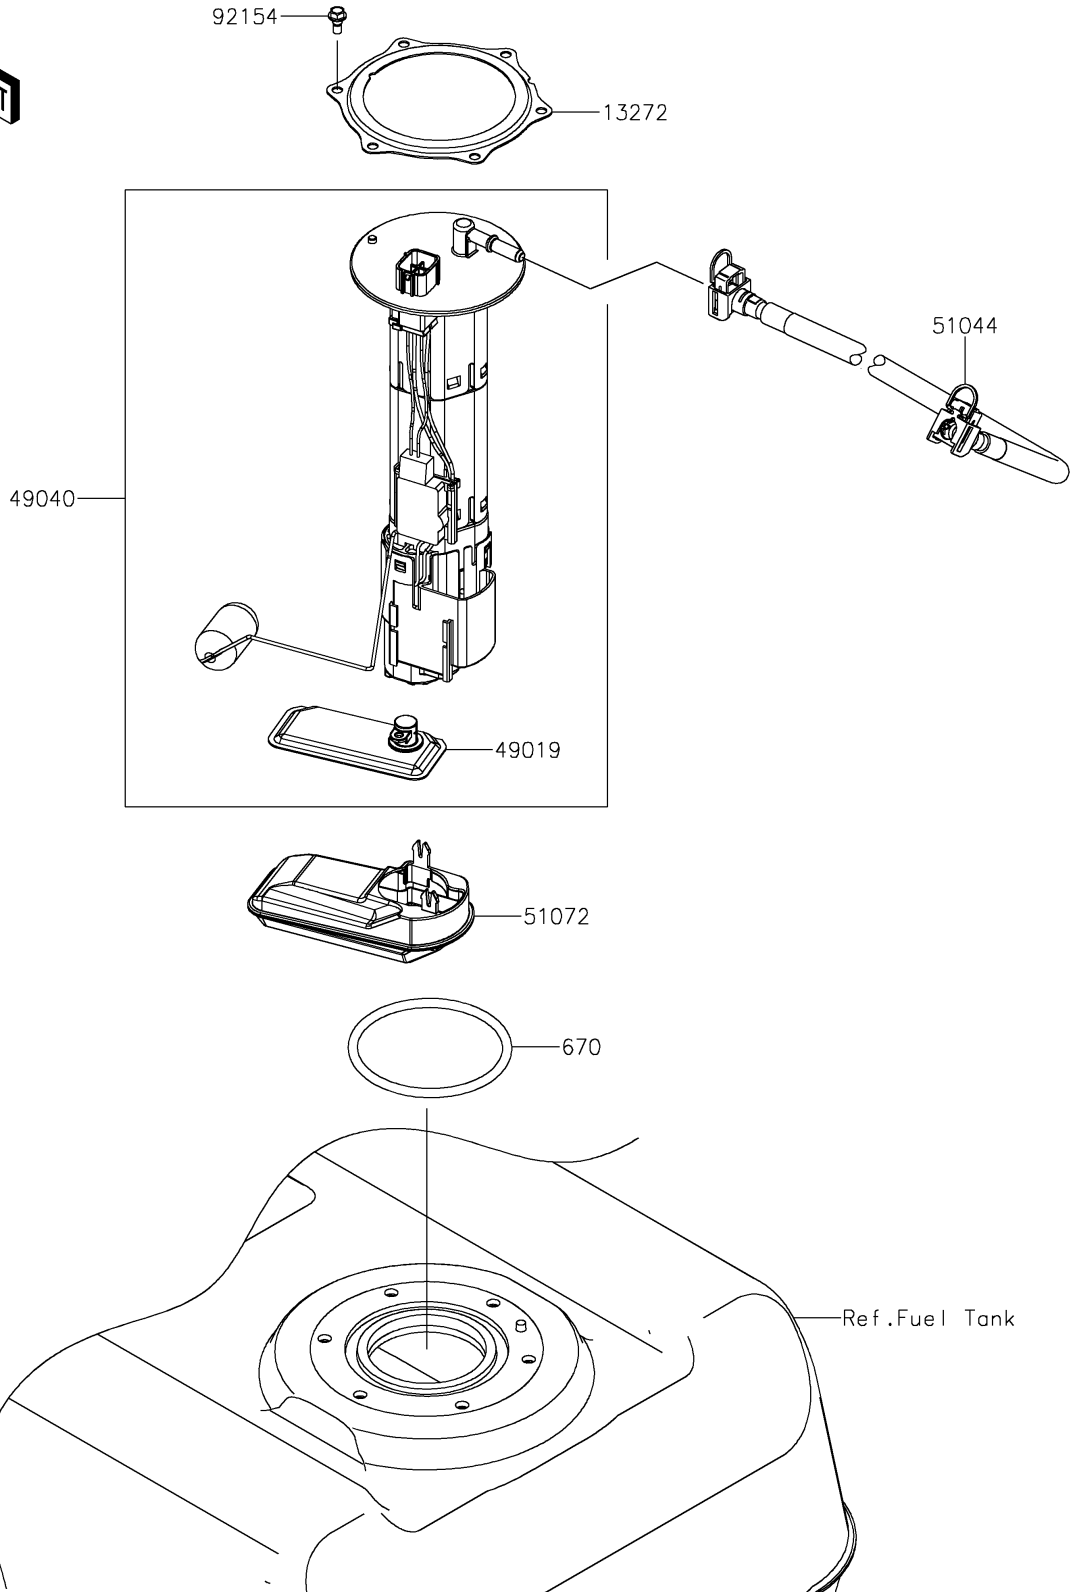

# 2025 STX 160X PARTS DIAGRAM

Fuel Pump

E1520

## 2025 STX 160X PARTS LIST

### Fuel Pump

ITEM NAME	PART NUMBER	QUANTITY
PLATE (Ref # 13272)	13272-4436	1
FILTER-FUEL (Ref # 49019)	49019-0034	1
PUMP-FUEL (Ref # 49040)	49040-0826	1
TUBE-ASSY (Ref # 51044)	51044-1244	1
CHAMBER-FUEL (Ref # 51072)	51072-0008	1
BOLT,FUEL PUMP (Ref # 92154)	92154-3856	6
O RING (Ref # 670)	670E5090	1