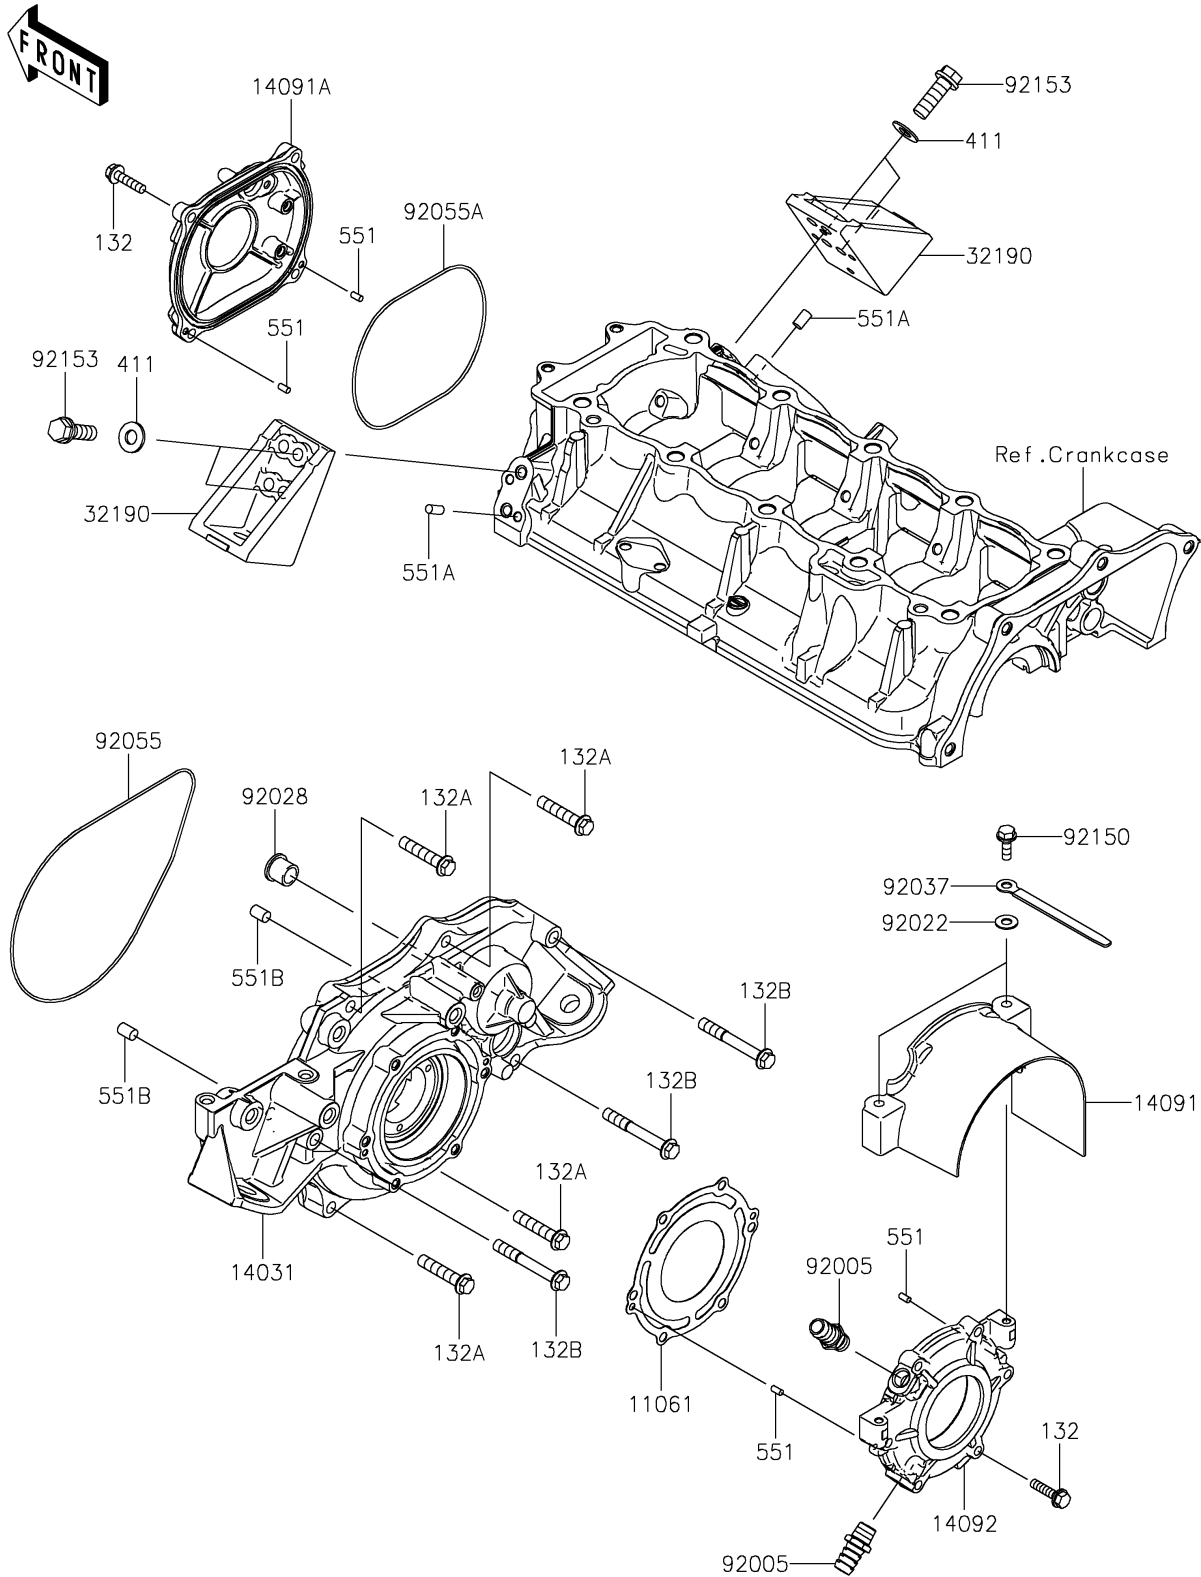

2025 STX 160X PARTS DIAGRAM

Engine Cover(s)

E1431

2025 STX 160X PARTS LIST

Engine Cover(s)

ITEM NAME	PART NUMBER	QUANTITY
GASKET,OUTPUT COVER (Ref # 11061)	11061-1499	1
COVER-GENERATOR (Ref # 14031)	14031-3737	1
COVER,COUPLING (Ref # 14091)	14091-3749	1
COVER,PULS (Ref # 14091A)	14091-3763	1
COVER,OUTPUT (Ref # 14092)	14092-1046	1
BRACKET-ENGINE (Ref # 32190)	32190-3703	2
FITTING (Ref # 92005)	92005-3714	2
WASHER,6.5X20X1.5 (Ref # 92022)	92022-3710	2
BUSHING (Ref # 92028)	92028-3718	1
CLAMP,L=100 (Ref # 92037)	92037-3736	2
RING-O,196X3 (Ref # 92055)	92055-3761	1
RING-O,120X3 (Ref # 92055A)	92055-3762	1
BOLT,6X18 (Ref # 92150)	92150-3729	2
BOLT,FLANGED,8X30 (Ref # 92153)	92153-3722	4
BOLT-FLANGED-SMALL,6X25 (Ref # 132)	132BD0625	10
BOLT-FLANGED-SMALL,8X40 (Ref # 132A)	132BD0840	4
BOLT-FLANGED-SMALL,8X60 (Ref # 132B)	132BD0860	3
WASHER-PLAIN,8MM (Ref # 411)	411S0800	4
PIN-DOWEL (Ref # 551)	551R0408	4
PIN-DOWEL (Ref # 551A)	551R0612	4
PIN-DOWEL (Ref # 551B)	551R0812	2