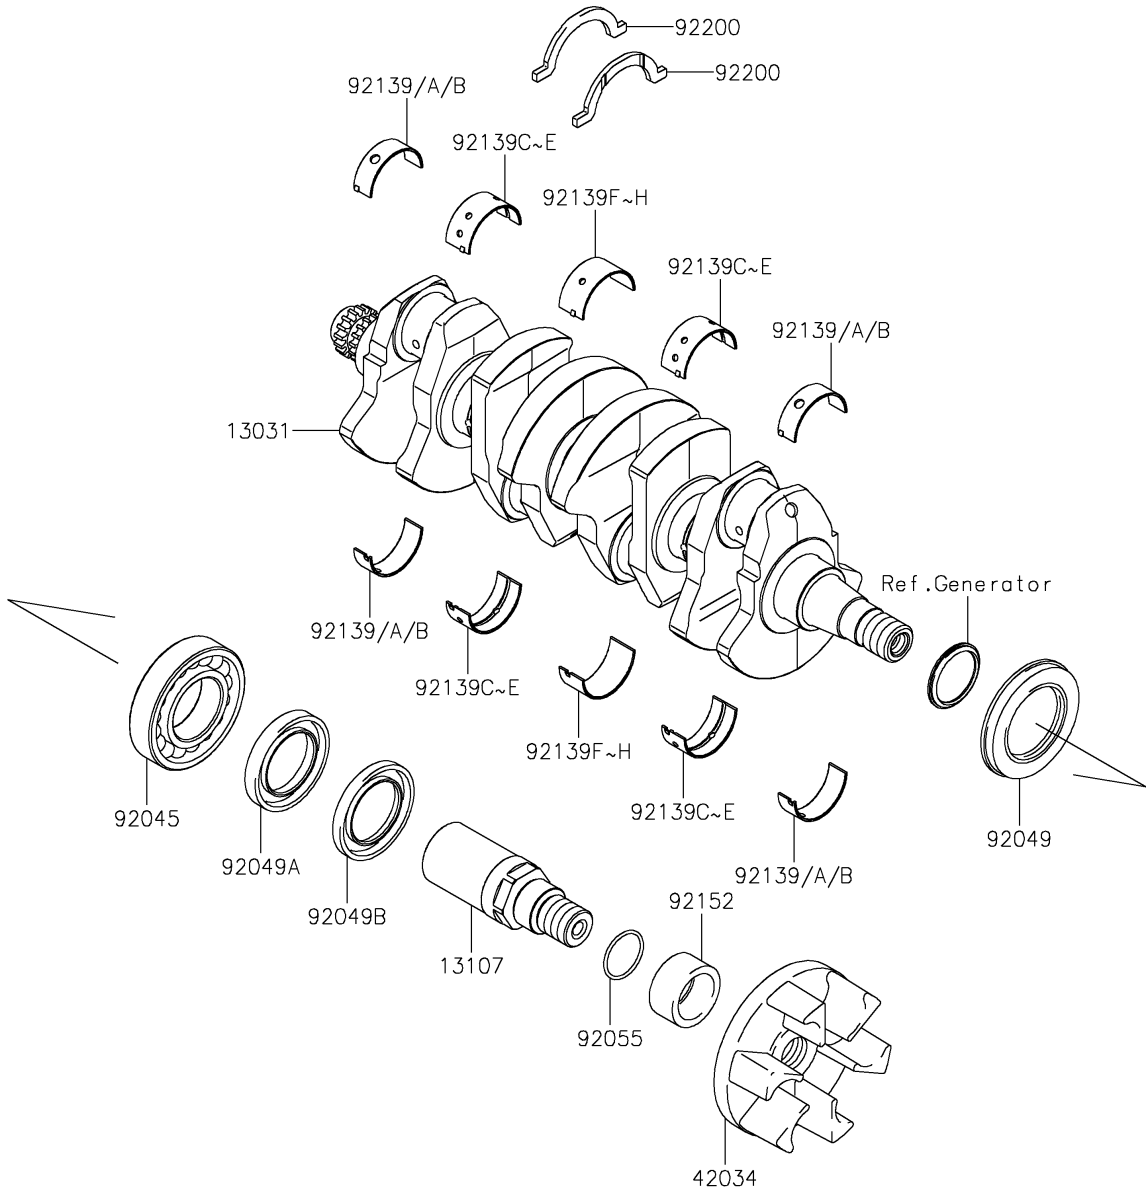

# 2025 STX 160X PARTS DIAGRAM

Crankshaft

E1321

## 2025 STX 160X PARTS LIST

### Crankshaft

ITEM NAME	PART NUMBER	QUANTITY
CRANKSHAFT-COMP (Ref # 13031)	13031-0968	1
SHAFT (Ref # 13107)	13107-3785	1
ROD-ASSY-CONNECTING,J (Ref # 13251)	13251-3703-JJ	4
COUPLING (Ref # 42034)	42034-3711	1
NUT,CONNECTING ROD (Ref # 92015)	92015-1559	8
BEARING-BALL,6208ZZ AS2S (Ref # 92045)	92045-3739	1
SEAL-OIL,SD347626LHS (Ref # 92049)	92049-3736	1
SEAL-OIL,FPJ740628.5ZS (Ref # 92049A)	92049-3737	1
SEAL-OIL,S40626NS (Ref # 92049B)	92049-3738	1
RING-O,27.7X2.4 (Ref # 92055)	92055-091	1
BUSH,CRANK,#1&#5,BLU,NA MODEL (Ref # 92139)	92139-0942	4
BUSH,CRANK,#1&#5,BLK,NA MODEL (Ref # 92139A)	92139-0943	AR
BUSH,CRANK,#1&#5,BRN,NA MODEL (Ref # 92139B)	92139-0944	AR
BUSH,CRANK,#2&#4,BLU,NA MODEL (Ref # 92139C)	92139-0945	4
BUSH,CRANK,#2&#4,BLK,NA MODEL (Ref # 92139D)	92139-0946	AR
BUSH,CRANK,#2&#4,BRN,NA MODEL (Ref # 92139E)	92139-0947	AR
BUSH,CRANK,#3,BLU,NA MODEL (Ref # 92139F)	92139-0948	2
BUSH,CRANK,#3,BLK,NA MODEL (Ref # 92139G)	92139-0949	AR
BUSH,CRANK,#3,BRN,NA MODEL (Ref # 92139H)	92139-0950	AR
BUSHING,CONNECTING ROD,BLUE (Ref # 92139I)	92139-3708	8
BUSHING,CONNECTING ROD,BLACK (Ref # 92139J)	92139-3709	AR
BUSHING,CONNECTING ROD,BROWN (Ref # 92139K)	92139-3710	AR
COLLAR,OUTPUT RR,L=19.5 (Ref # 92152)	92152-3733	1
BOLT,CONNECTING ROD,9MM (Ref # 92154)	92154-3720	8
WASHER (Ref # 92200)	92200-3789	2