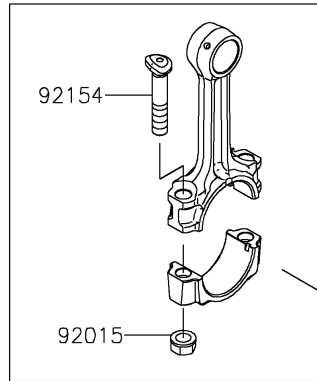

# 2025 STX 160X PARTS DIAGRAM

Crankshaft

E1321

### Crankshaft

ITEM NAME	PART NUMBER	QUANTITY
CRANKSHAFT-COMP (Ref # 13031)	13031-0968	1
SHAFT (Ref # 13107)	13107-3785	1
ROD-ASSY-CONNECTING,J (Ref # 13251)	13251-3703-JJ	4
COUPLING (Ref # 42034)	42034-3711	1
NUT,CONNECTING ROD (Ref # 92015)	92015-1559	8
BEARING-BALL,6208ZZ AS2S (Ref # 92045)	92045-3739	1
SEAL-OIL,SD347626LHS (Ref # 92049)	92049-3736	1
SEAL-OIL,FPJ740628.5ZS (Ref # 92049A)	92049-3737	1
SEAL-OIL,S40626NS (Ref # 92049B)	92049-3738	1
RING-O,27.7X2.4 (Ref # 92055)	92055-091	1
BUSH,CRANK,#1&#5,BLU,NA MODEL (Ref # 92139)	92139-0942	4
BUSH,CRANK,#1&#5,BLK,NA MODEL (Ref # 92139A)	92139-0943	AR
BUSH,CRANK,#1&#5,BRN,NA MODEL (Ref # 92139B)	92139-0944	AR
BUSH,CRANK,#2&#4,BLU,NA MODEL (Ref # 92139C)	92139-0945	4
BUSH,CRANK,#2&#4,BLK,NA MODEL (Ref # 92139D)	92139-0946	AR
BUSH,CRANK,#2&#4,BRN,NA MODEL (Ref # 92139E)	92139-0947	AR
BUSH,CRANK,#3,BLU,NA MODEL (Ref # 92139F)	92139-0948	2
BUSH,CRANK,#3,BLK,NA MODEL (Ref # 92139G)	92139-0949	AR
BUSH,CRANK,#3,BRN,NA MODEL (Ref # 92139H)	92139-0950	AR
BUSHING,CONNECTING ROD,BLUE (Ref # 92139I)	92139-3708	8
BUSHING,CONNECTING ROD,BLACK (Ref # 92139J)	92139-3709	AR
BUSHING,CONNECTING ROD,BROWN (Ref # 92139K)	92139-3710	AR
COLLAR,OUTPUT RR,L=19.5 (Ref # 92152)	92152-3733	1
BOLT,CONNECTING ROD,9MM (Ref # 92154)	92154-3720	8
WASHER (Ref # 92200)	92200-3789	2