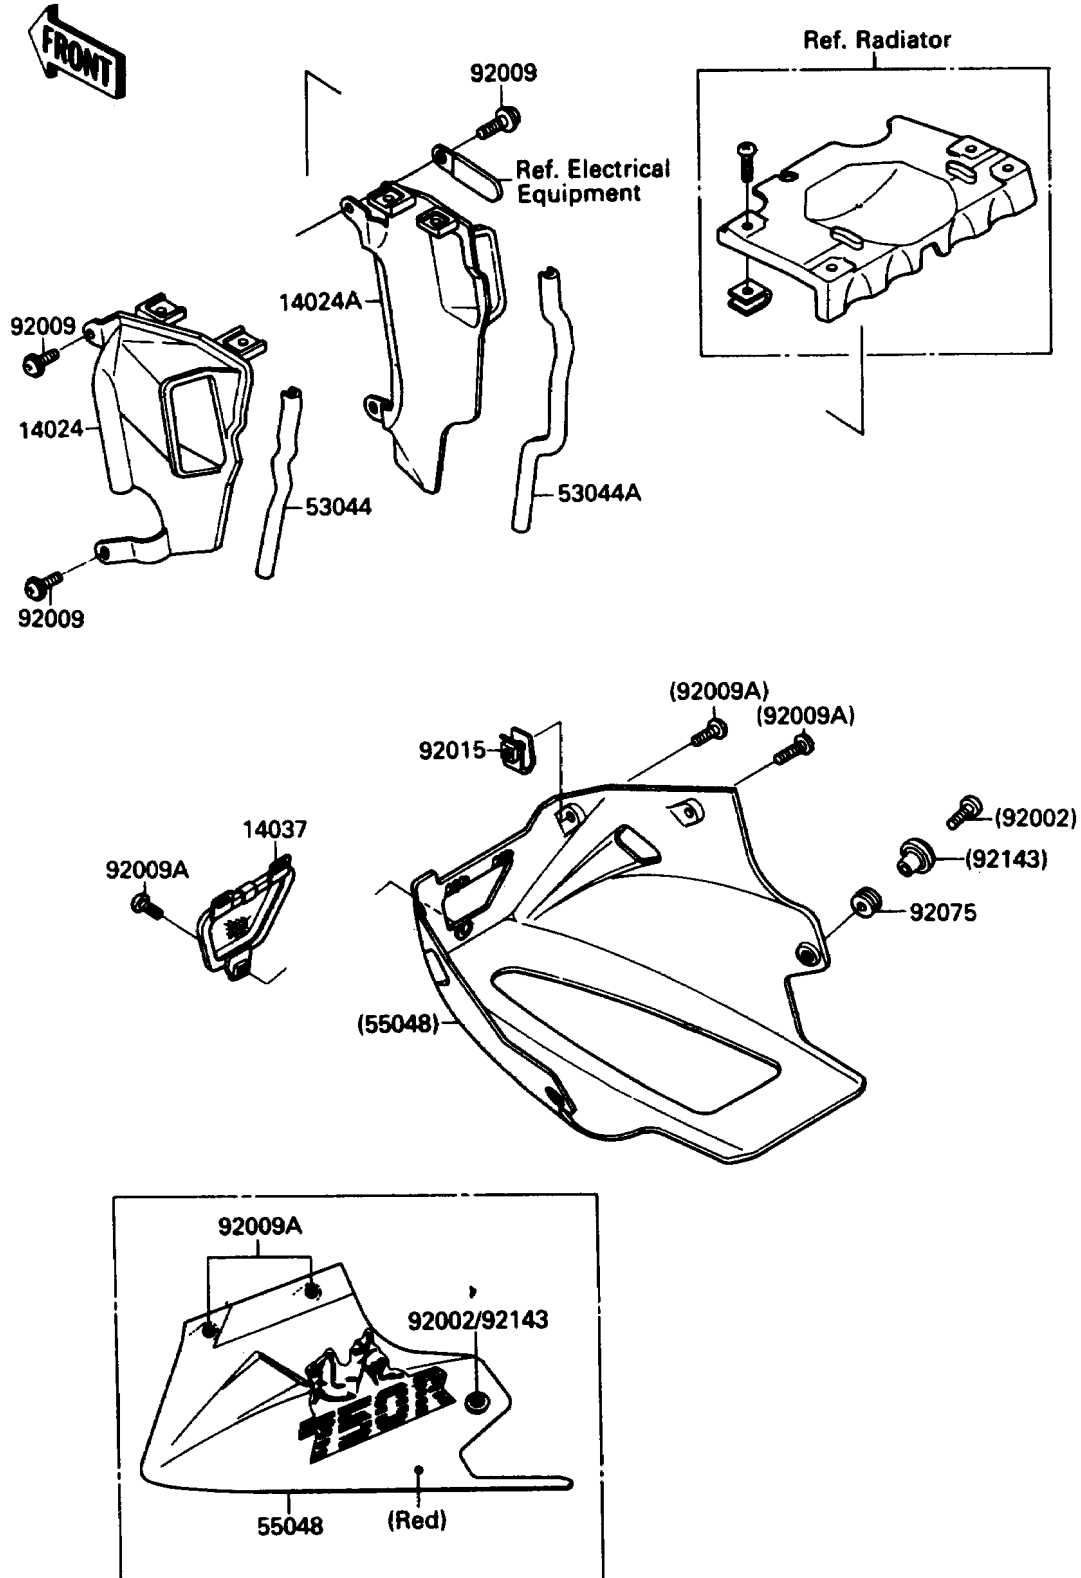

1990 Ninja® 750R PARTS DIAGRAM

Cowling Lower

F2872

1990 Ninja® 750R PARTS LIST

Cowling Lower

ITEM NAME	PART NUMBER	QUANTITY
COVER,LOUVER,LH (Ref # 14024)	14024-1346	1
COVER,LOUVER,RH (Ref # 14024A)	14024-1347	1
SCREEN (Ref # 14037)	14037-1086	1
TRIM,LOUVER COVER,LH (Ref # 53044)	53044-1178	1
TRIM,LOUVER COVER,RH (Ref # 53044A)	53044-1179	1
COWLING.,LWR,F.RED (Ref # 55048)	55048-5044-B1	1
BOLT,SOCKET,6X18,BLACK (Ref # 92002)	92002-1514	1
SCREW,6X14 (Ref # 92009)	92009-1288	1
SCREW,5X16,BLACK (Ref # 92009A)	92009-1301	1
NUT,5MM (Ref # 92015)	92015-1710	1
DAMPER (Ref # 92075)	92075-1634	1
COLLAR,BLACK (Ref # 92143)	92143-1226	1